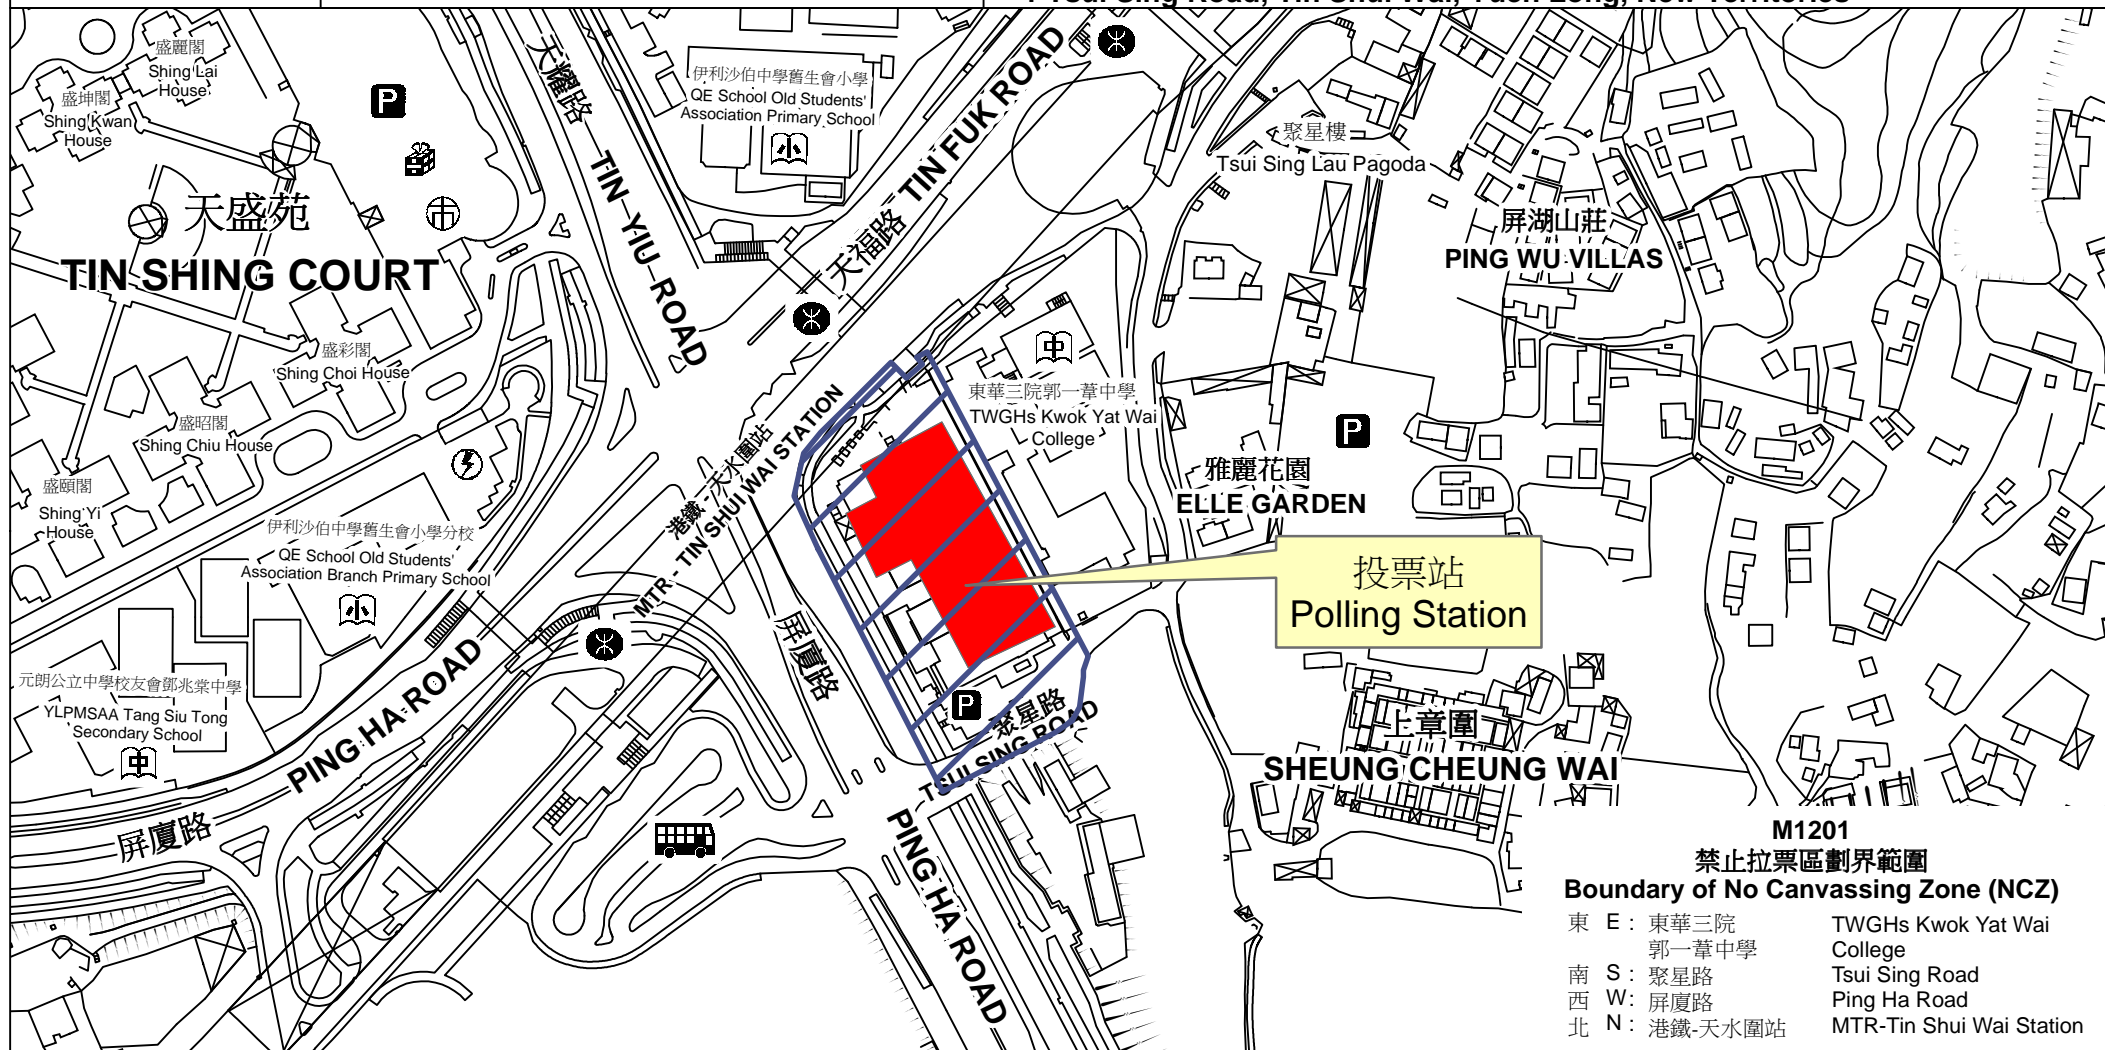

投票站位置圖和禁止拉票區 Polling Station - Location Plan & No Canvassing Zone

投票站編號 Polling Station Code	2016年立法會換屆選舉地方選區編號及名稱 Code & Name of Geographical Constituency for 2016 Legislative Council General Election	名稱及地址 Name & Address
M1201	LC4 新界西 NEW TERRITORIES WEST	屏山天水圍體育館 新界元朗天水圍聚星路1號屏山天水圍文化康樂大樓3樓 Ping Shan Tin Shui Wai Sports Centre 3/F, Ping Shan Tin Shui Wai Leisure and Cultural Building, 1 Tsui Sing Road, Tin Shui Wai, Yuen Long, New Territories

- M1201
禁止拉票區劃界範圍
Boundary of No Canvassing Zone (NCZ)**
- | | |
|---------------|--------------------------|
| 東 E : 東華三院 | TWGHs Kwok Yat Wai |
| 南 S : 聚星路 | College |
| 西 W : 屏廈路 | Tsui Sing Road |
| 北 N : 港鐵-天水圍站 | Ping Ha Road |
| | MTR-Tin Shui Wai Station |

 禁止拉票區
No Canvassing Zone