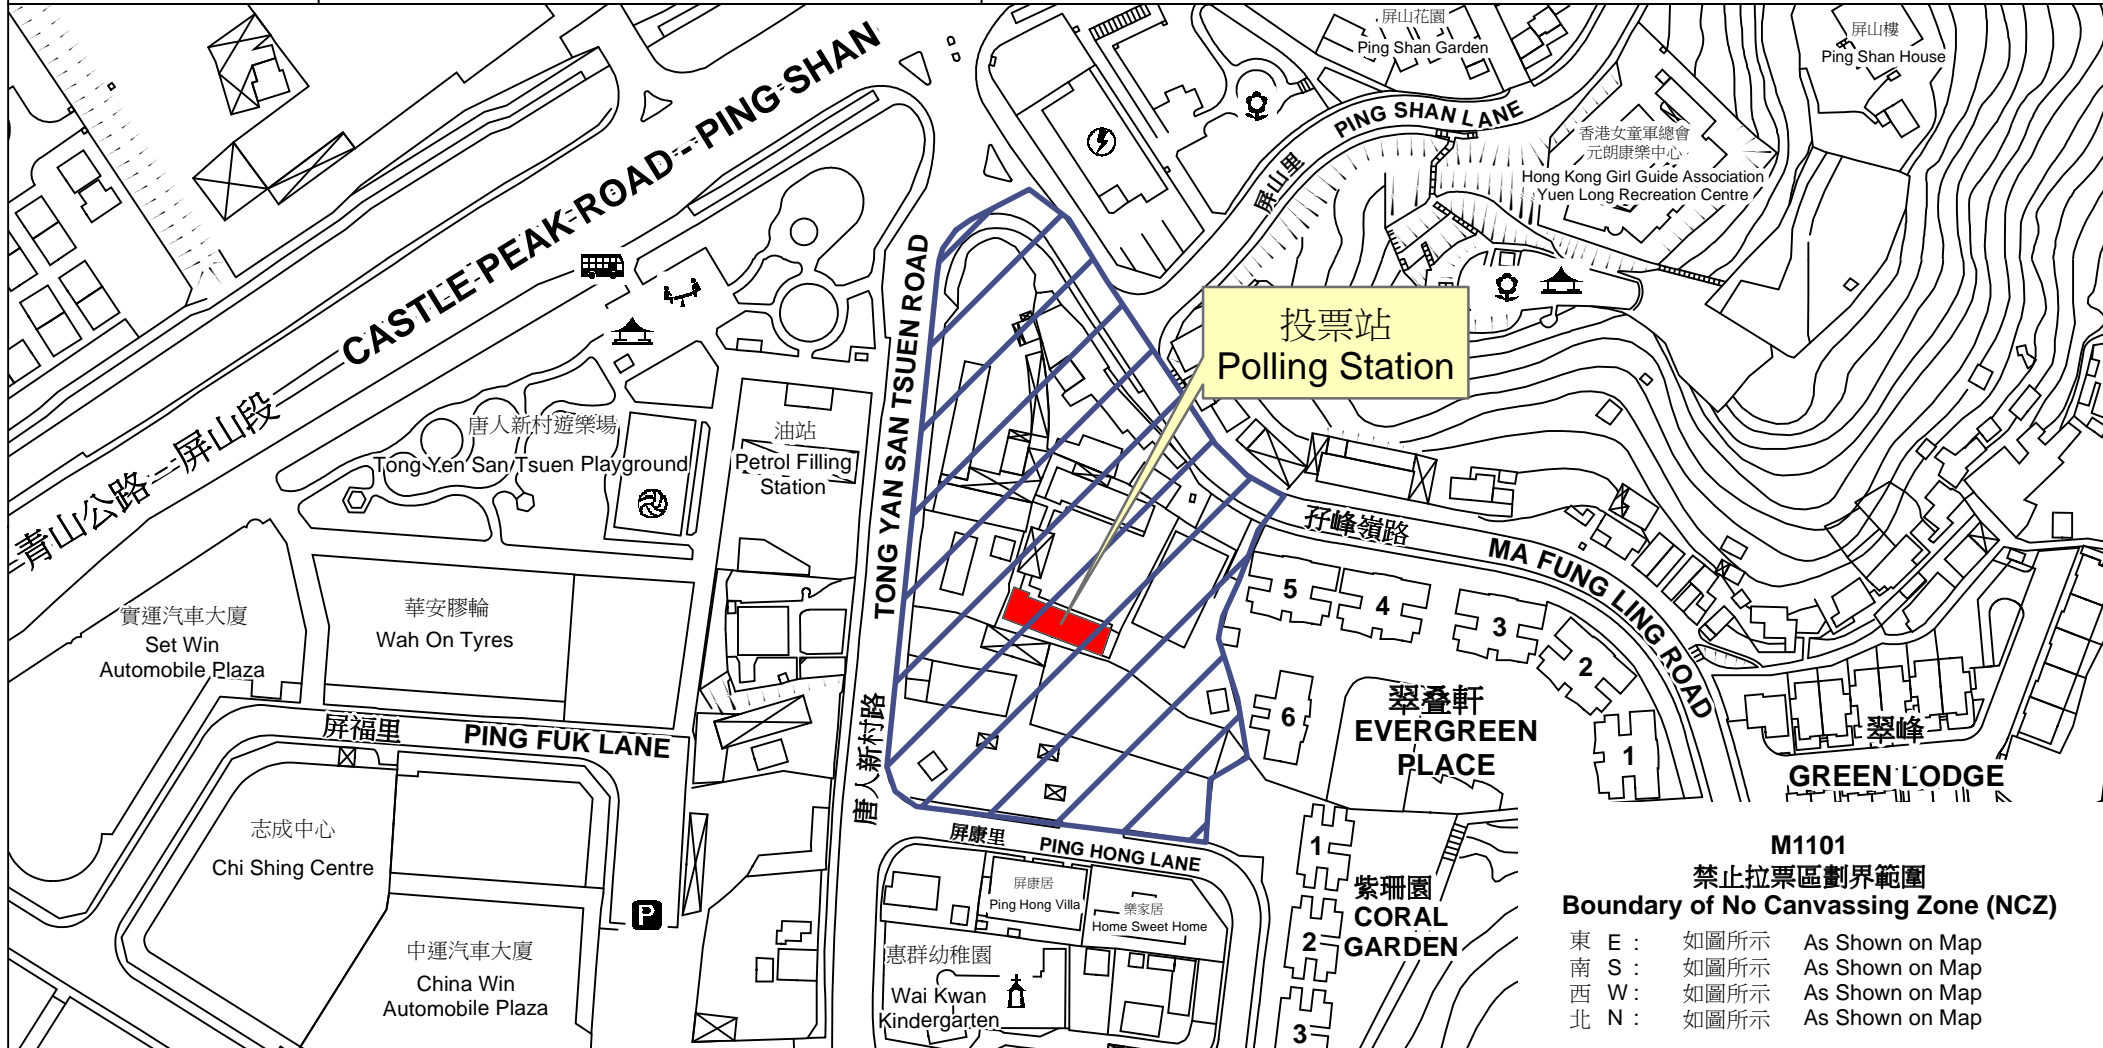

投票站位置圖和禁止拉票區 Polling Station - Location Plan & No Canvassing Zone

投票站編號 Polling Station Code	2016年立法會換屆選舉地方選區編號及名稱 Code & Name of Geographical Constituency for 2016 Legislative Council General Election	名稱及地址 Name & Address
M1101	LC4 新界西 NEW TERRITORIES WEST	工業福音團契元朗惠群天地 新界元朗屏山仔峰嶺路16號 The Industrial Evangelistic Fellowship Ltd. Yuen Long Wai Kwan Centre 16 Ma Fung Ling Road, Ping Shan, Yuen Long, New Territories

M1101
禁止拉票區劃界範圍
Boundary of No Canvassing Zone (NCZ)

東 E :	如圖所示	As Shown on Map
南 S :	如圖所示	As Shown on Map
西 W :	如圖所示	As Shown on Map
北 N :	如圖所示	As Shown on Map

 禁止拉票區
No Canvassing Zone