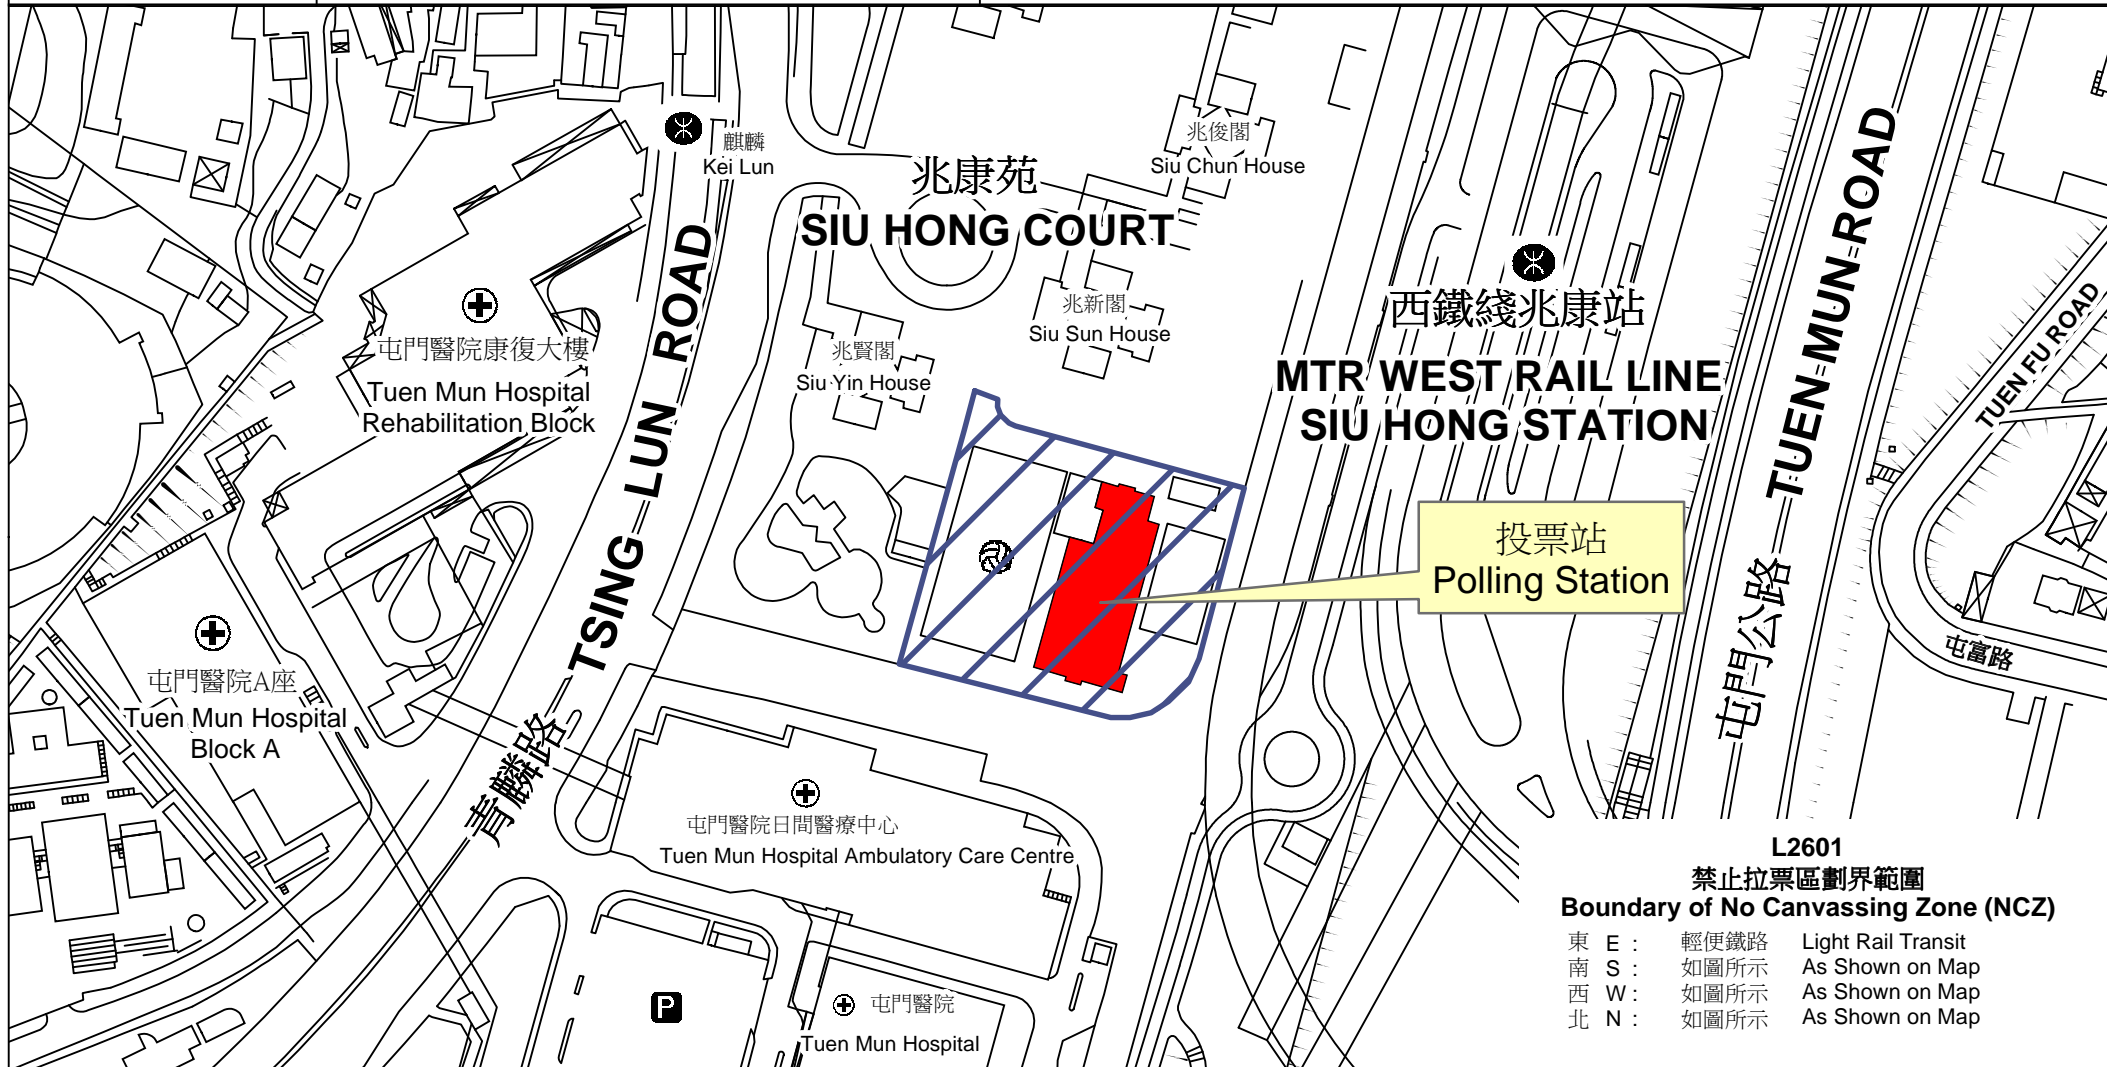

投票站位置圖和禁止拉票區 Polling Station - Location Plan & No Canvassing Zone

投票站編號 Polling Station Code L2601	2016年立法會換屆選舉地方選區編號及名稱 Code & Name of Geographical Constituency for 2016 Legislative Council General Election LC4 新界西 NEW TERRITORIES WEST	名稱及地址 Name & Address 屯門官立小學 新界屯門兆康苑 Tuen Mun Government Primary School Siu Hong Court, Tuen Mun, New Territories
---	---	---

L2601
禁止拉票區劃界範圍
Boundary of No Canvassing Zone (NCZ)

東 E :	輕便鐵路	Light Rail Transit
南 S :	如圖所示	As Shown on Map
西 W :	如圖所示	As Shown on Map
北 N :	如圖所示	As Shown on Map

 禁止拉票區
 No Canvassing Zone