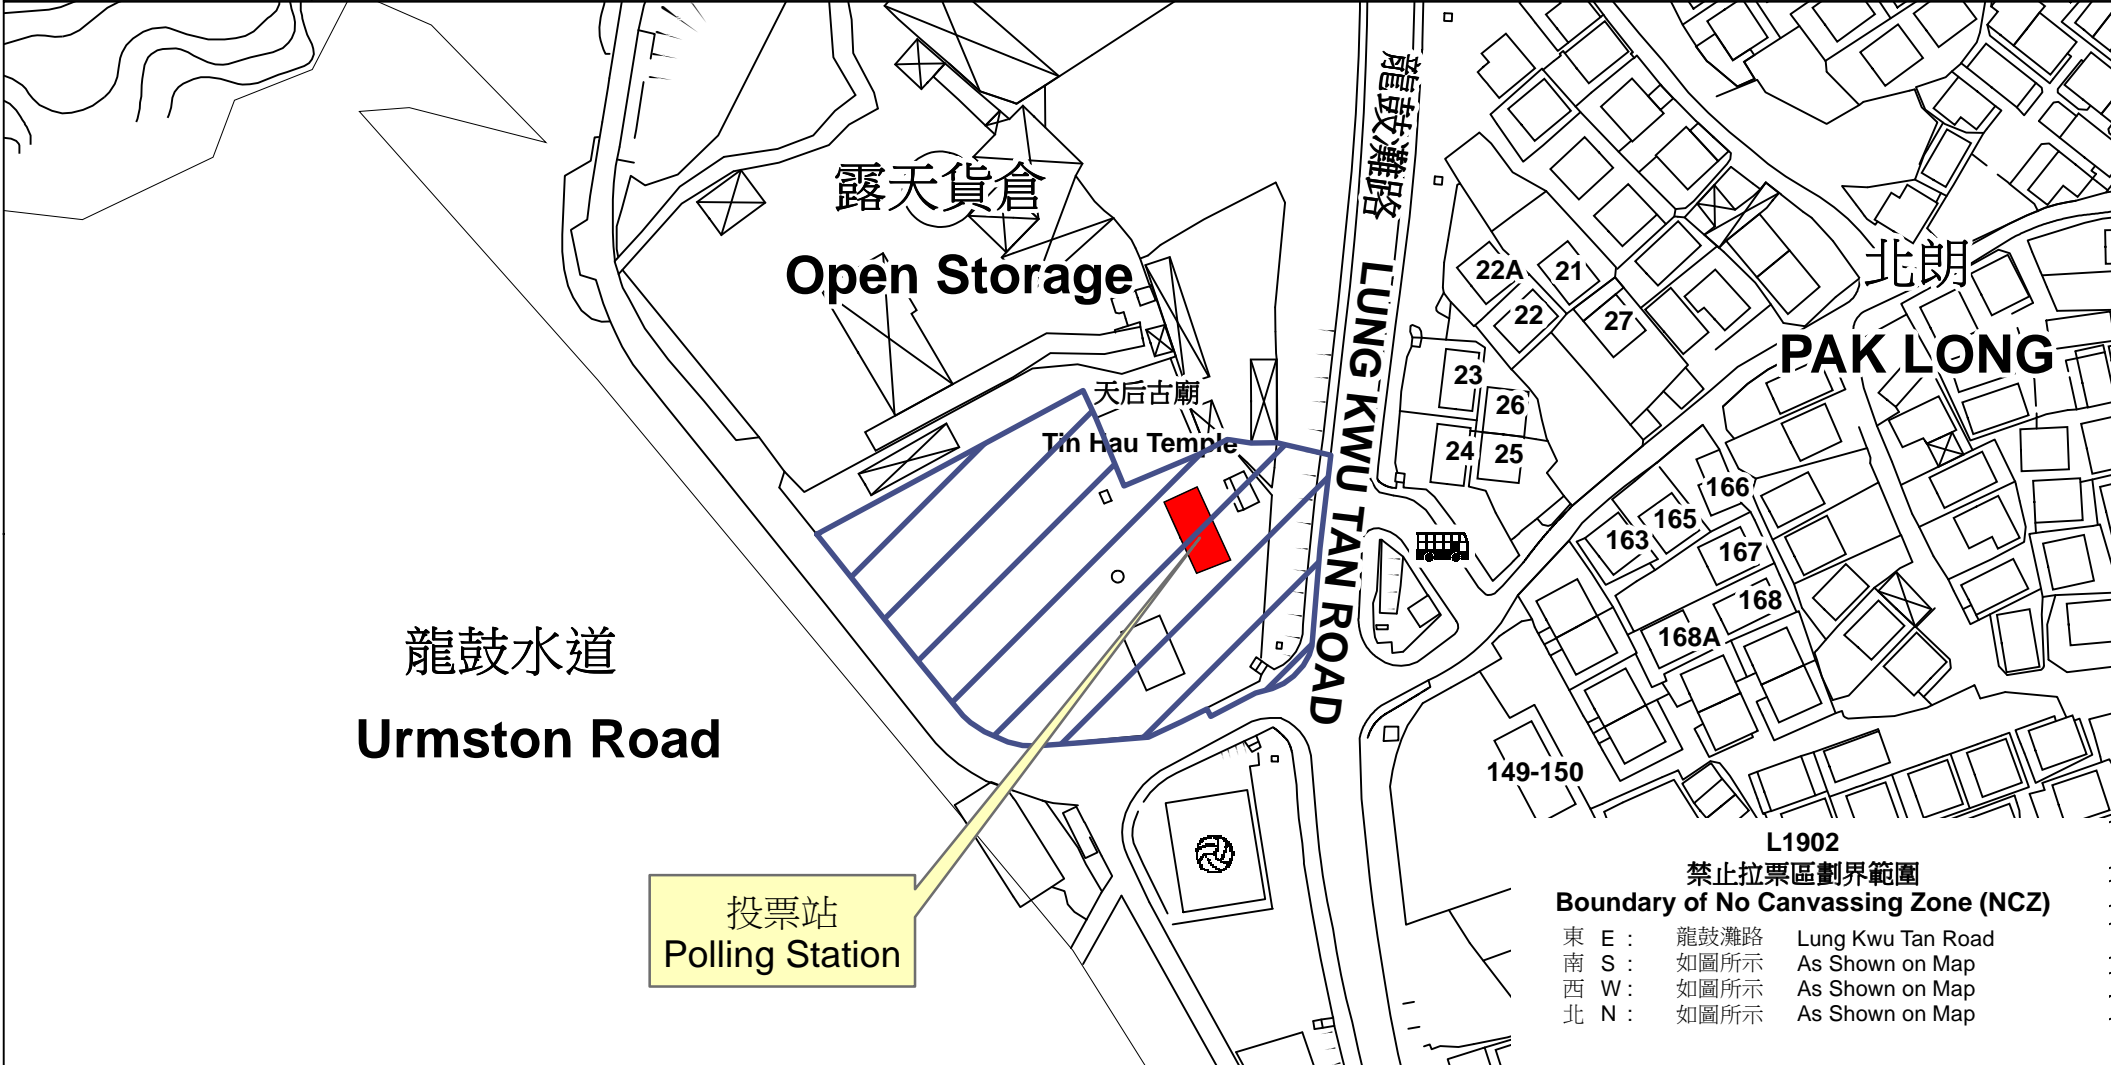

投票站位置圖和禁止拉票區 Polling Station - Location Plan & No Canvassing Zone

投票站編號 Polling Station Code  <b>L1902</b>	2016年立法會換屆選舉地方選區編號及名稱 Code & Name of Geographical Constituency for 2016 Legislative Council General Election  <b>LC4 新界西 NEW TERRITORIES WEST</b>	名稱及地址 Name & Address  龍鼓灘村公所 新界屯門龍鼓灘北朗村1號 <b>Lung Kwu Tan Village Office 1 Pak Long Tsuen, Lung Kwu Tan, Tuen Mun, New Territories</b>
---	---	---

 禁止拉票區  
No Canvassing Zone