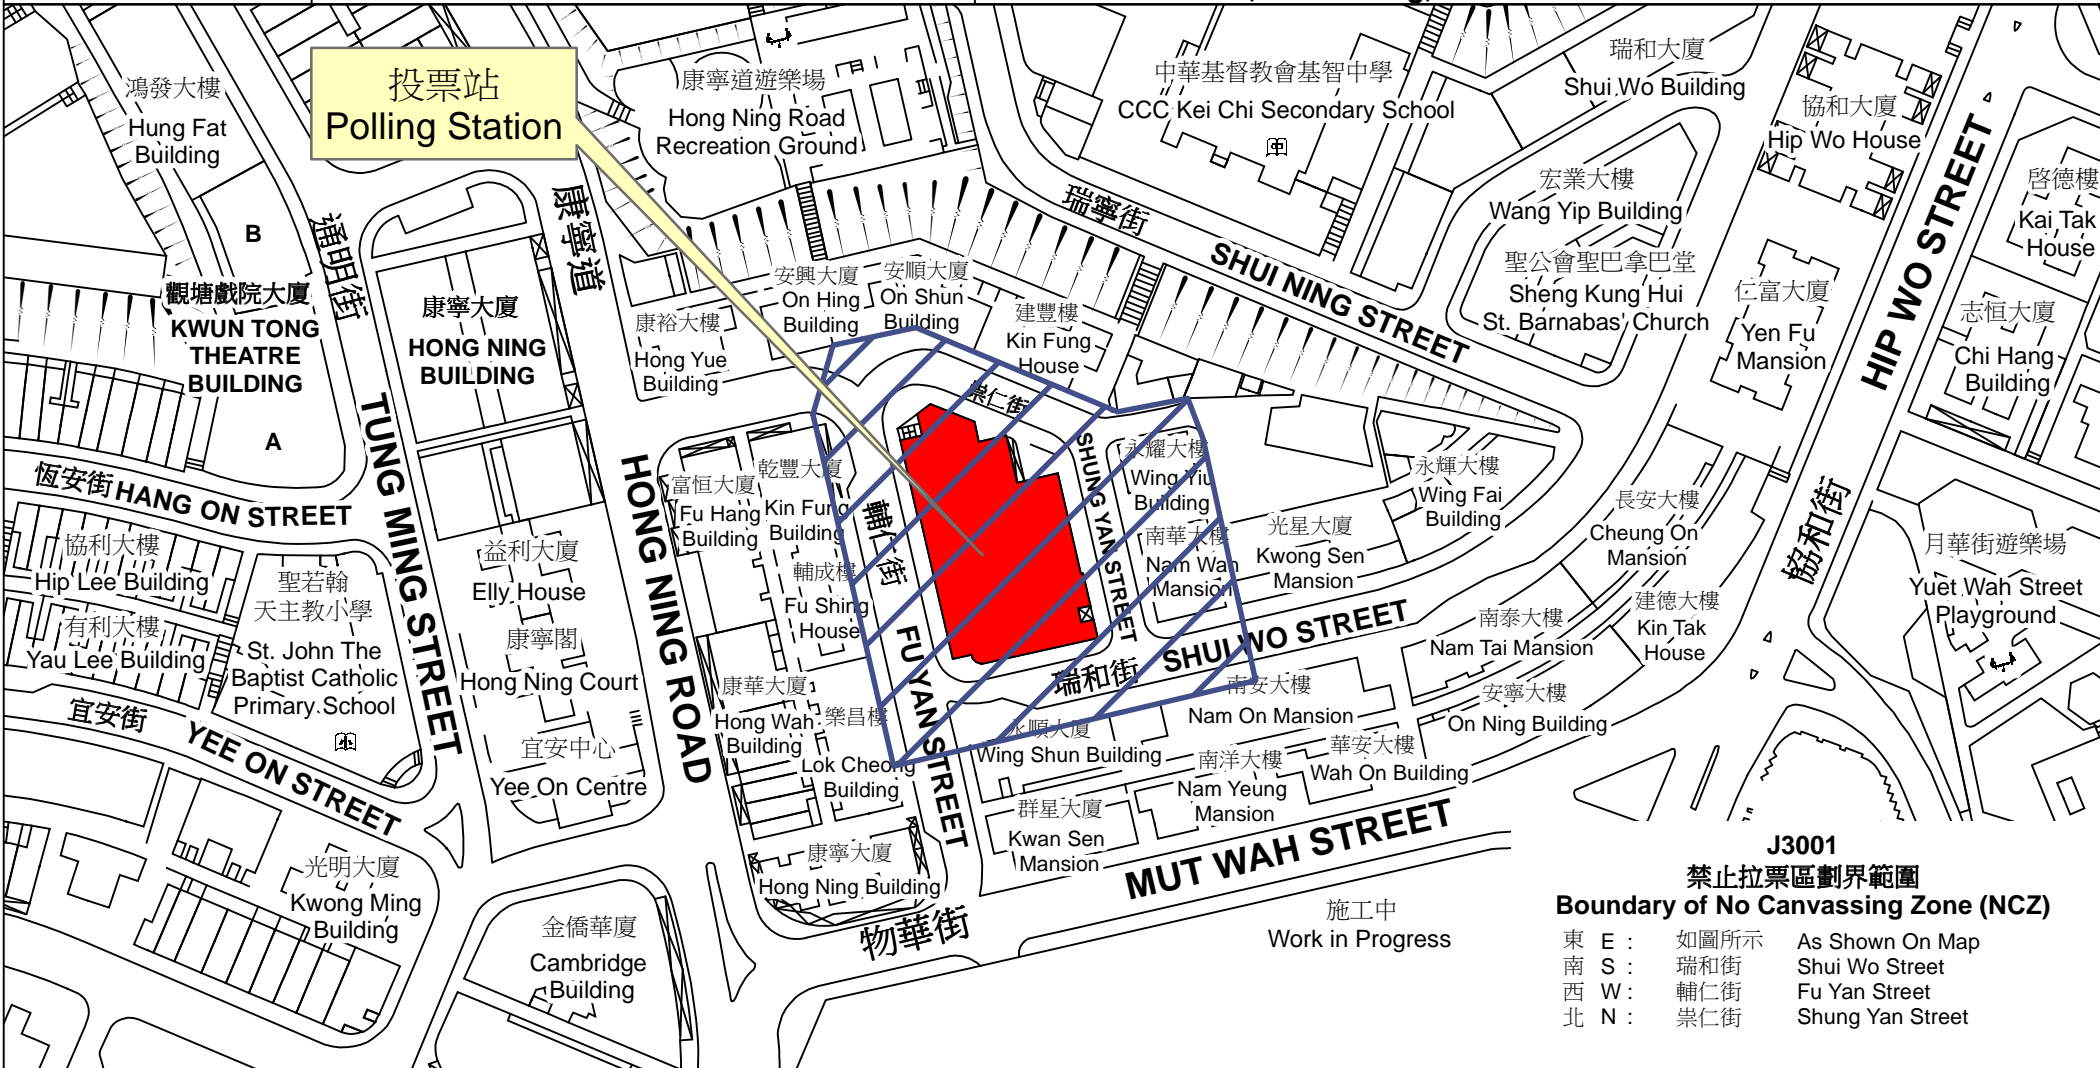

投票站位置圖和禁止拉票區 Polling Station - Location Plan & No Canvassing Zone

投票站編號 Polling Station Code	2016年立法會換屆選舉地方選區編號及名稱 Code & Name of Geographical Constituency for 2016 Legislative Council General Election	名稱及地址 Name & Address
J3001	LC3 九龍東 KOWLOON EAST	瑞和街體育館 九龍觀塘瑞和街9號瑞和街市政大廈8樓 Shui Wo Street Sports Centre 8/F, Shui Wo Street Municipal Services Building, 9 Shui Wo Street, Kwun Tong, Kowloon

J3001
禁止拉票區劃界範圍
Boundary of No Canvassing Zone (NCZ)

東 E :	如圖所示	As Shown On Map
南 S :	瑞和街	Shui Wo Street
西 W :	輔仁街	Fu Yan Street
北 N :	崇仁街	Shung Yan Street

 禁止拉票區
No Canvassing Zone