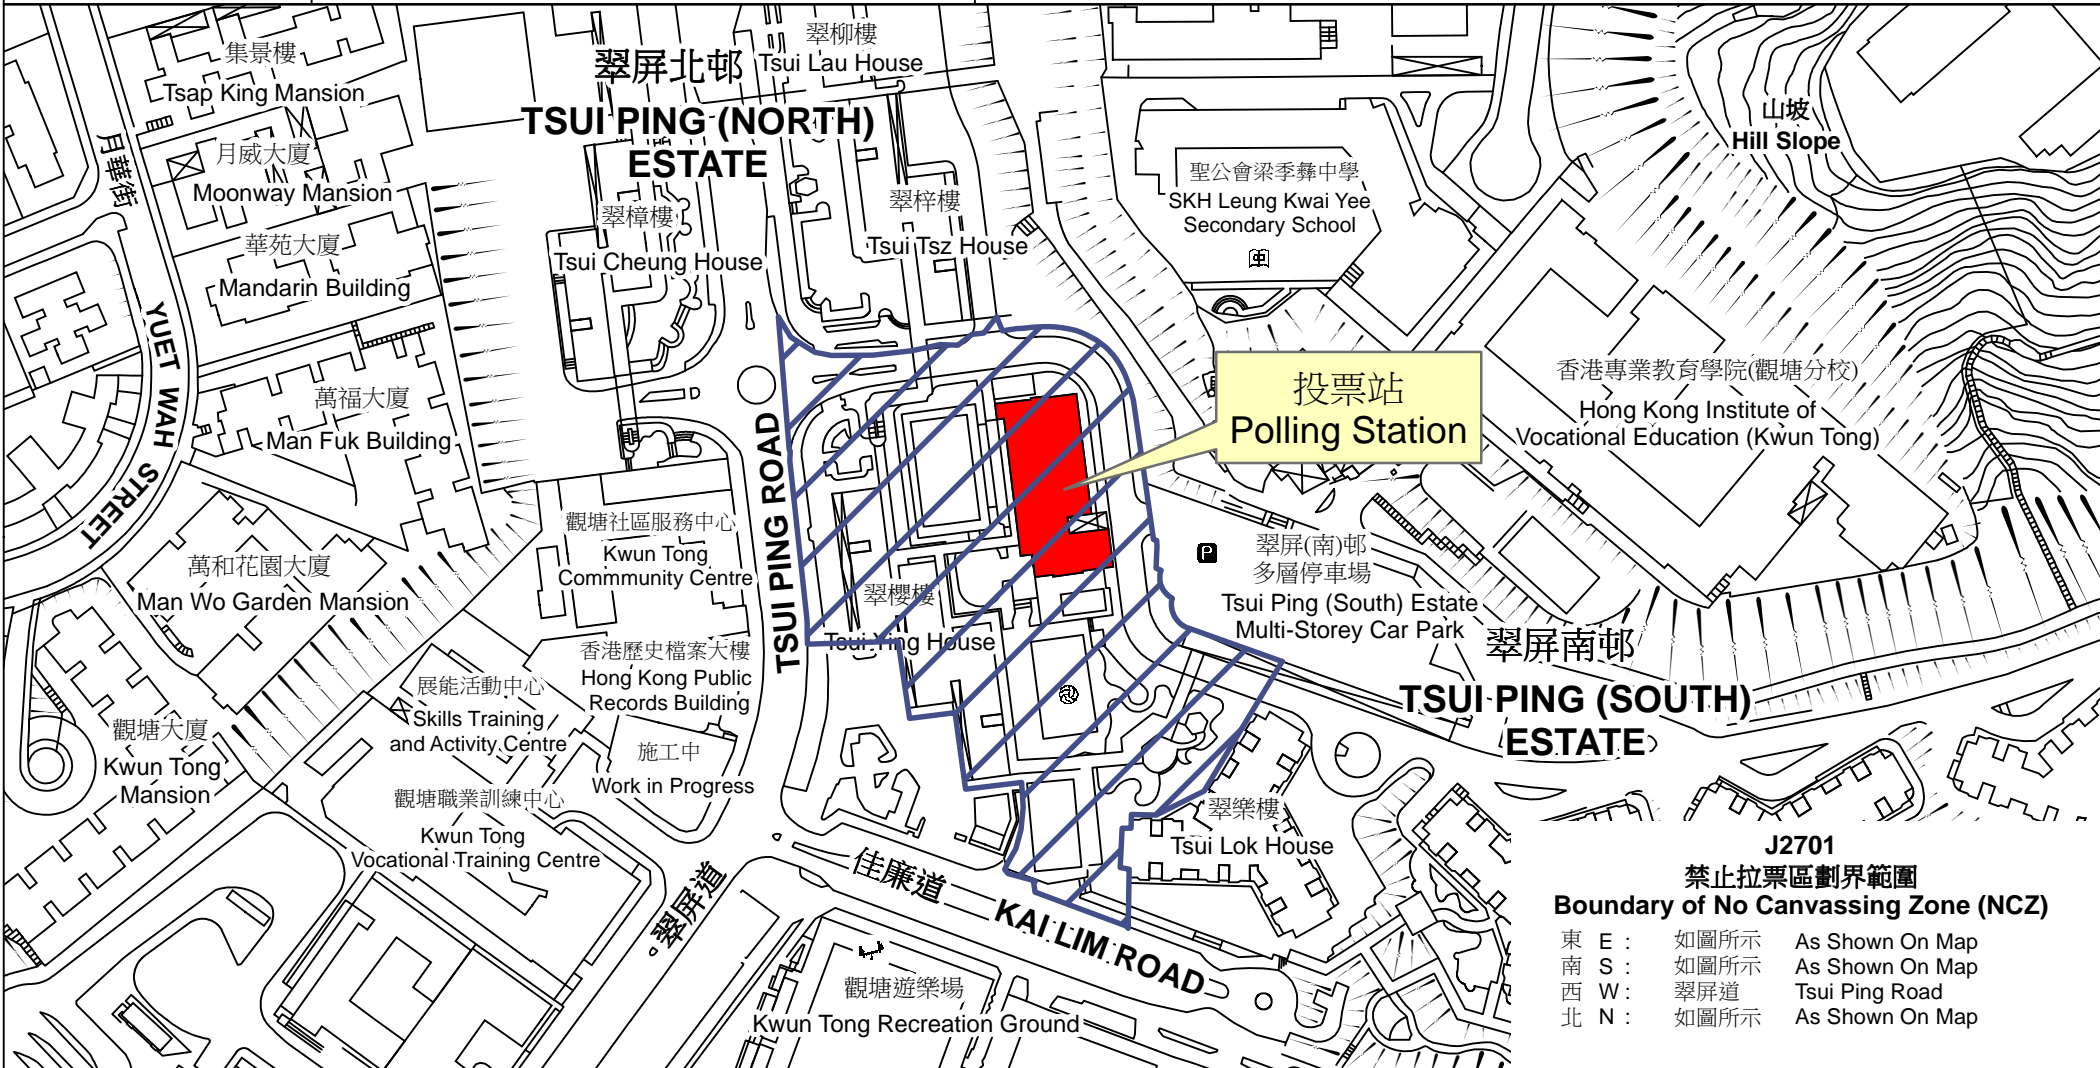

投票站位置圖和禁止拉票區 Polling Station - Location Plan & No Canvassing Zone

投票站編號 Polling Station Code	2016年立法會換屆選舉地方選區編號及名稱 Code & Name of Geographical Constituency for 2016 Legislative Council General Election	名稱及地址 Name & Address
J2701	LC3 九龍東 KOWLOON EAST	天主教佑華小學 九龍觀塘翠屏邨第4期屋邨小學 Our Lady of China Catholic Primary School Estate Primary School, Tsui Ping Estate Phase IV, Kwun Tong, Kowloon

**J2701
禁止拉票區劃界範圍
Boundary of No Canvassing Zone (NCZ)**

東 E :	如圖所示	As Shown On Map
南 S :	如圖所示	As Shown On Map
西 W :	翠屏道	Tsui Ping Road
北 N :	如圖所示	As Shown On Map

 禁止拉票區
No Canvassing Zone