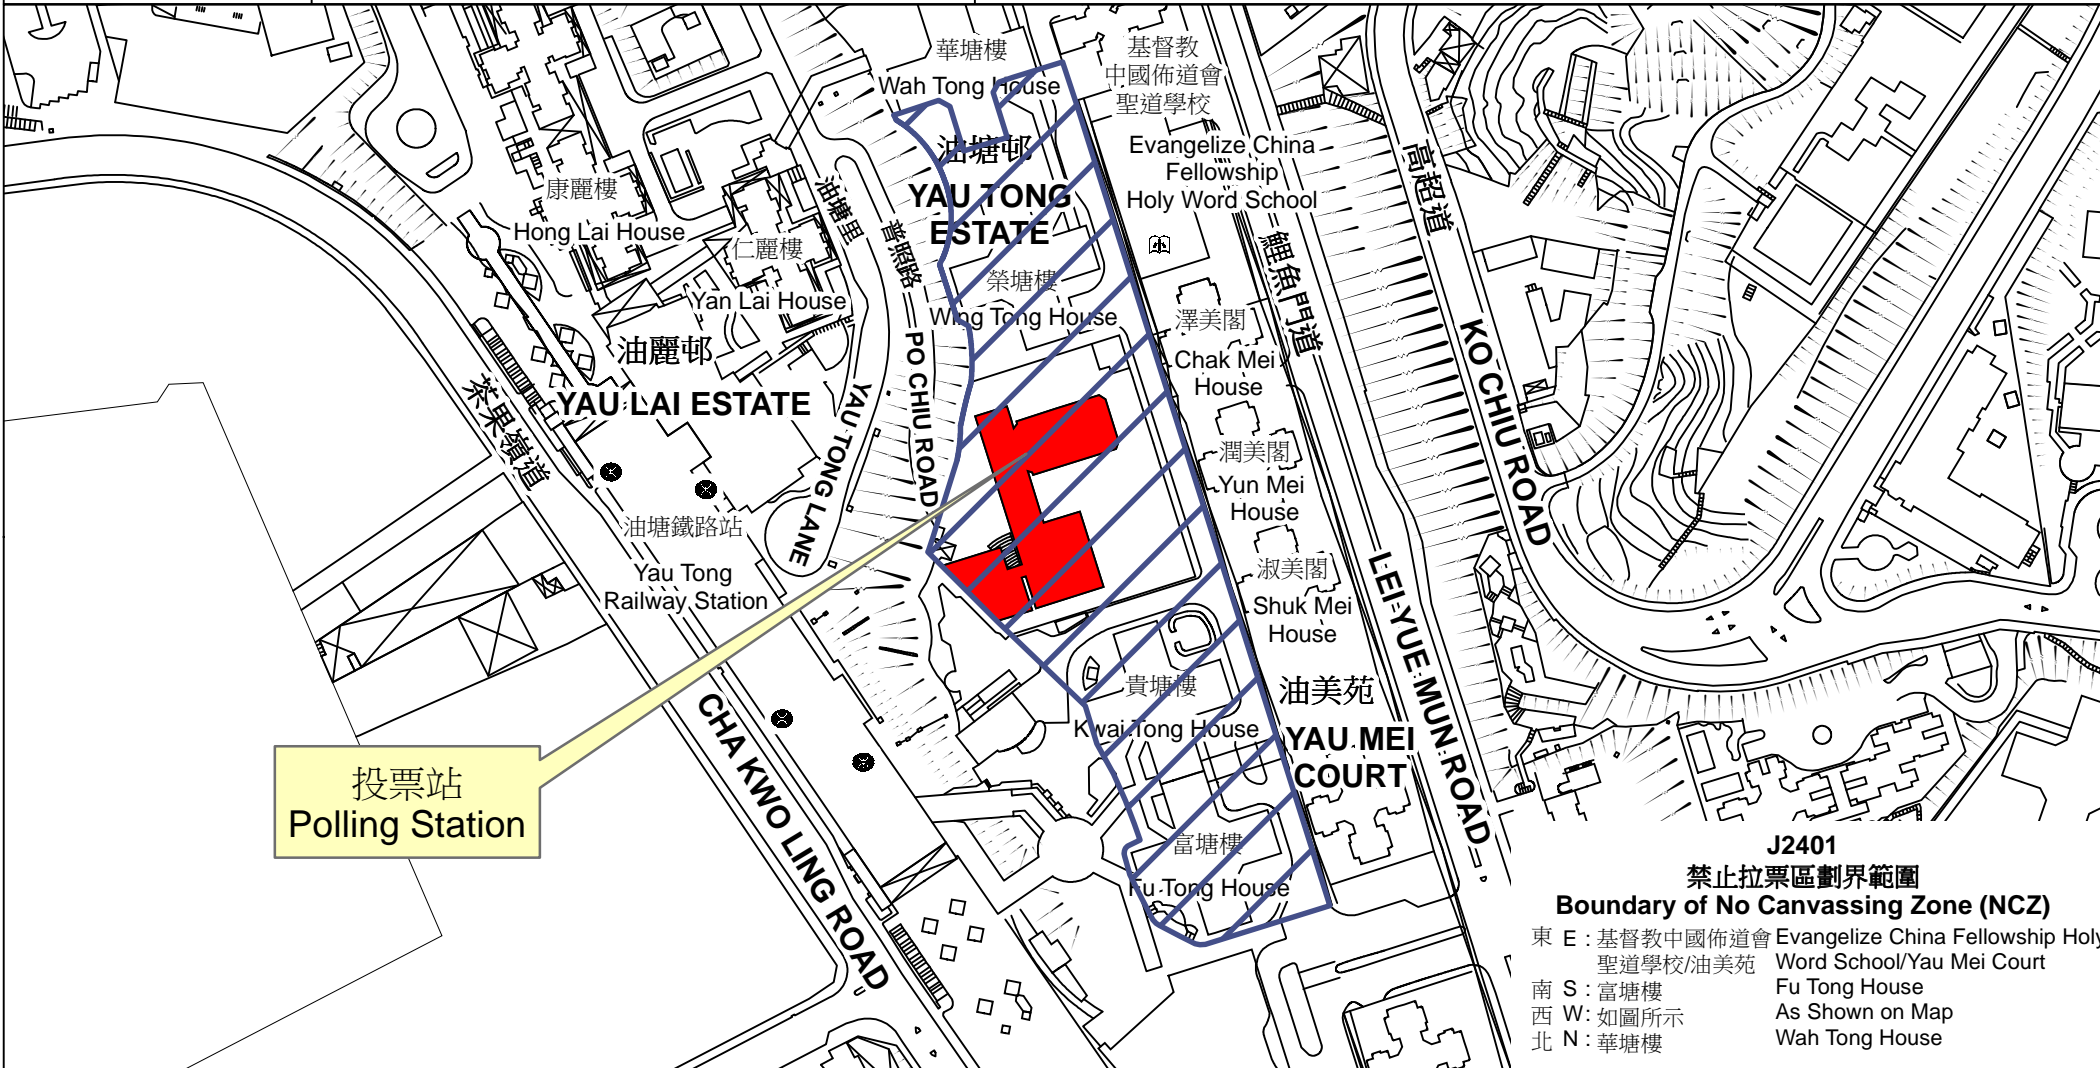

投票站位置圖和禁止拉票區 Polling Station - Location Plan & No Canvassing Zone

投票站編號 Polling Station Code J2401	2016年立法會換屆選舉地方選區編號及名稱 Code & Name of Geographical Constituency for 2016 Legislative Council General Election LC3 九龍東 KOWLOON EAST	名稱及地址 Name & Address 天主教普照中學 九龍油塘普照路1號 Po Chiu Catholic Secondary School 1 Po Chiu Road, Yau Tong, Kowloon
---	---	--

 禁止拉票區
No Canvassing Zone