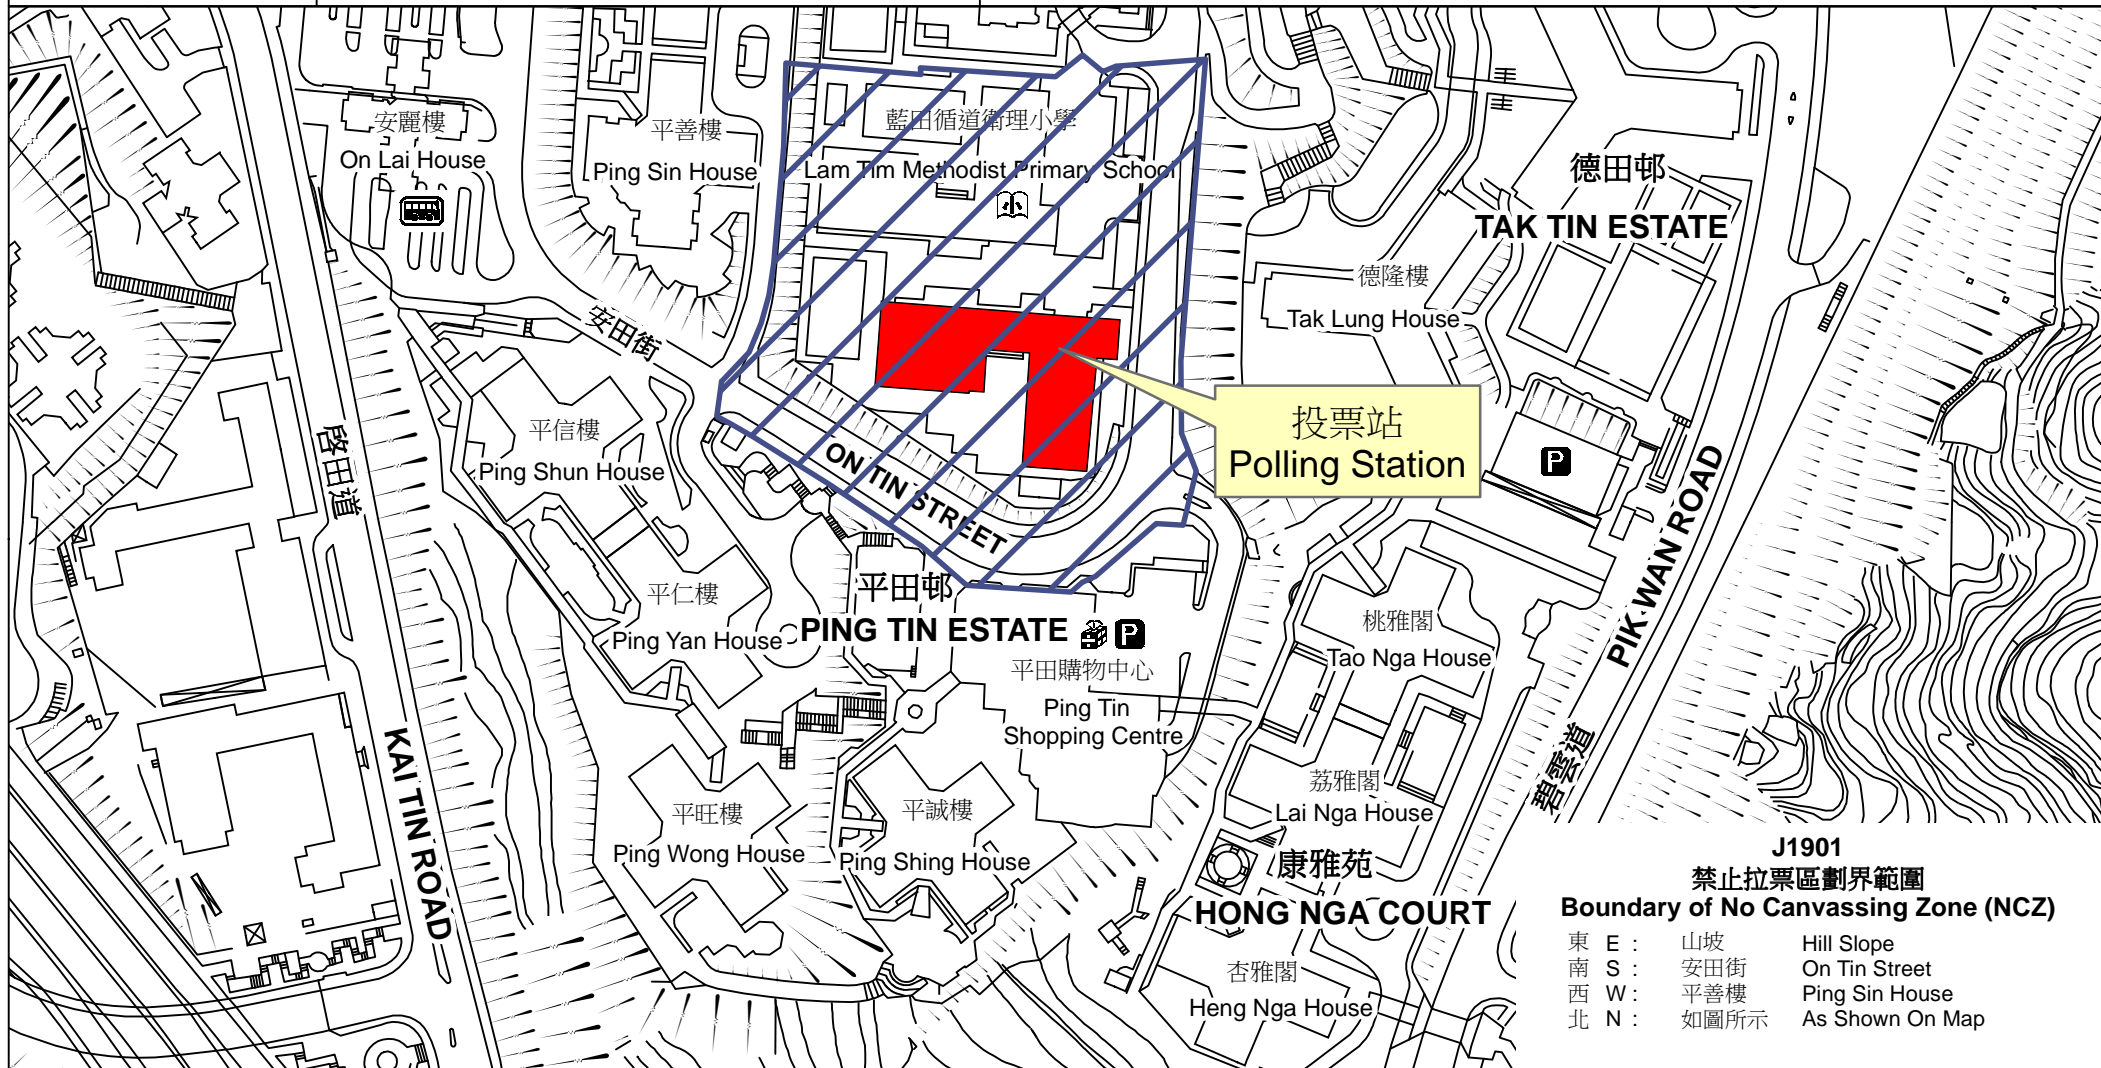

# 投票站位置圖和禁止拉票區 Polling Station - Location Plan & No Canvassing Zone

投票站編號 Polling Station Code	2016年立法會換屆選舉地方選區編號及名稱 Code & Name of Geographical Constituency for 2016 Legislative Council General Election	名稱及地址 Name & Address
<b>J1901</b>	<b>LC3 九龍東 KOWLOON EAST</b>	聖公會李兆強小學 九龍藍田安田街平田邨第1校舍 <b>SKH Lee Shiu Keung Primary School</b> School No. 1, Ping Tin Estate, On Tin Street, Lam Tin, Kowloon

 禁止拉票區  
No Canvassing Zone