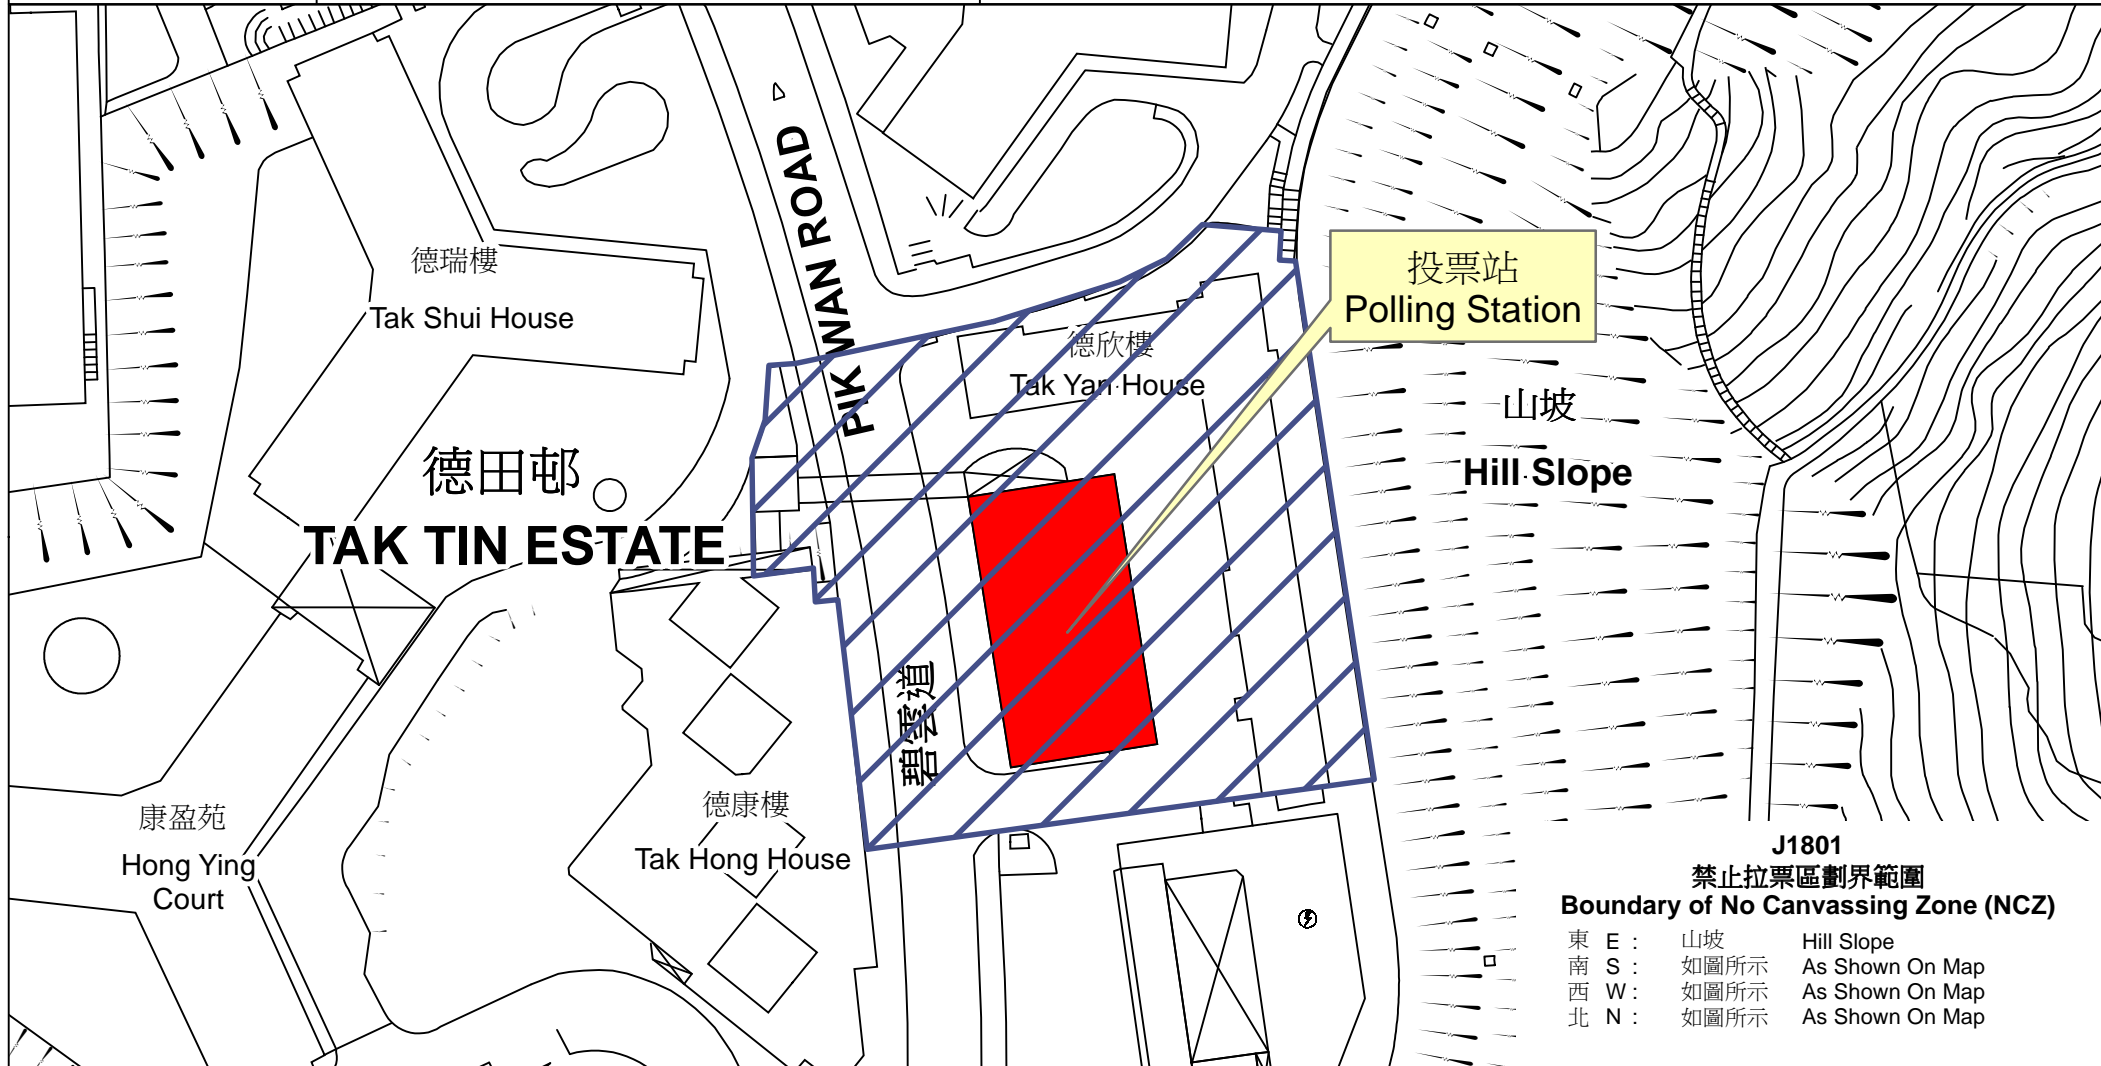

投票站位置圖和禁止拉票區 Polling Station - Location Plan & No Canvassing Zone

投票站編號 Polling Station Code	2016年立法會換屆選舉地方選區編號及名稱 Code & Name of Geographical Constituency for 2016 Legislative Council General Election	名稱及地址 Name & Address
<b>J1801</b>	<b>LC3</b> 九龍東 <b>KOWLOON EAST</b>	藍田(東區)社區會堂 九龍藍田碧雲道223號藍田社區綜合大樓2樓 <b>Lam Tin (East) Community Hall</b> 2/F, Lam Tin Community Complex, 223 Pik Wan Road, Lam Tin, Kowloon

 禁止拉票區  
No Canvassing Zone