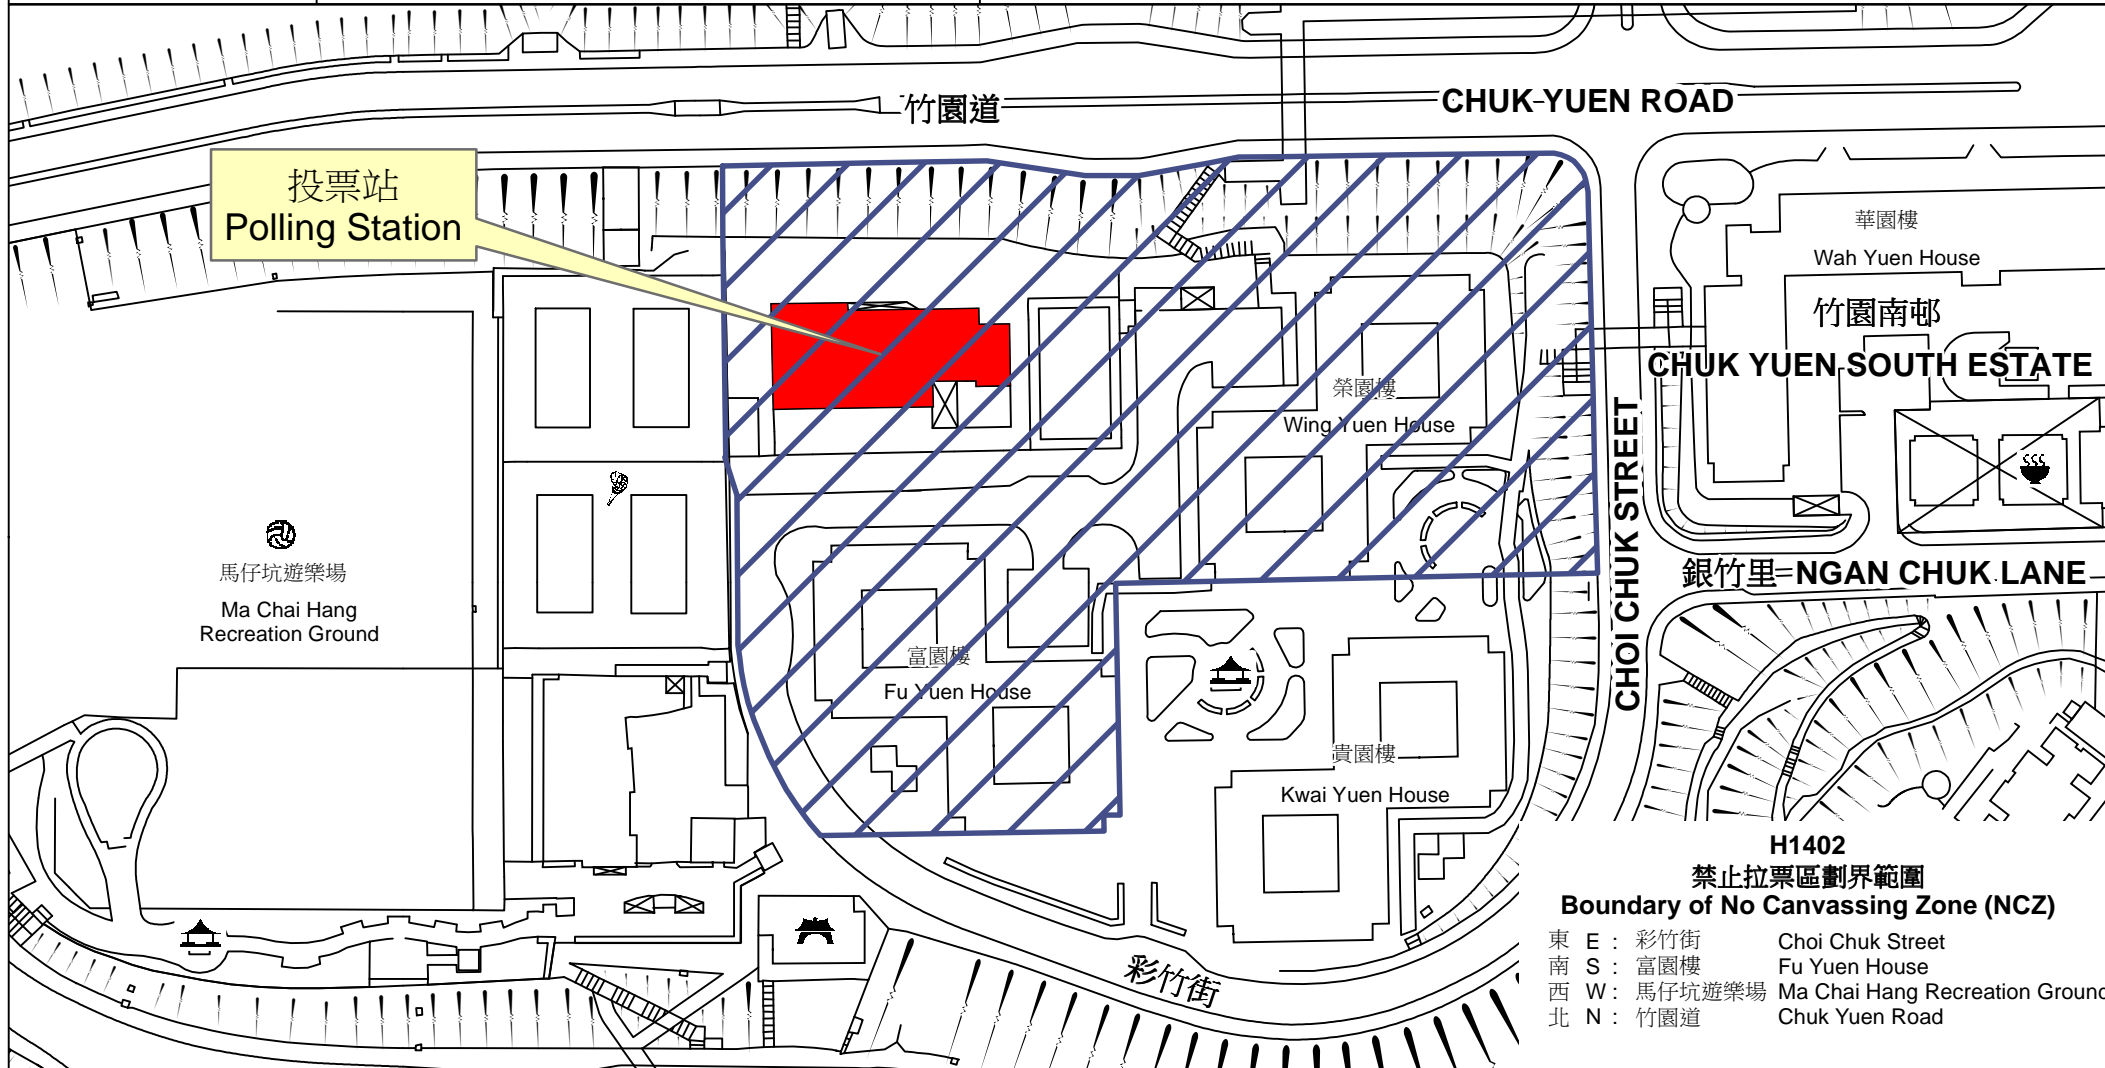

投票站位置圖和禁止拉票區 Polling Station - Location Plan & No Canvassing Zone

投票站編號 Polling Station Code H1402	2016年立法會換屆選舉地方選區編號及名稱 Code & Name of Geographical Constituency for 2016 Legislative Council General Election LC3 九龍東 KOWLOON EAST	名稱及地址 Name & Address 浸信會天虹小學 九龍黃大仙竹園南邨 Baptist Rainbow Primary School Chuk Yuen South Estate, Wong Tai Sin, Kowloon
---	---	---

 禁止拉票區
 No Canvassing Zone