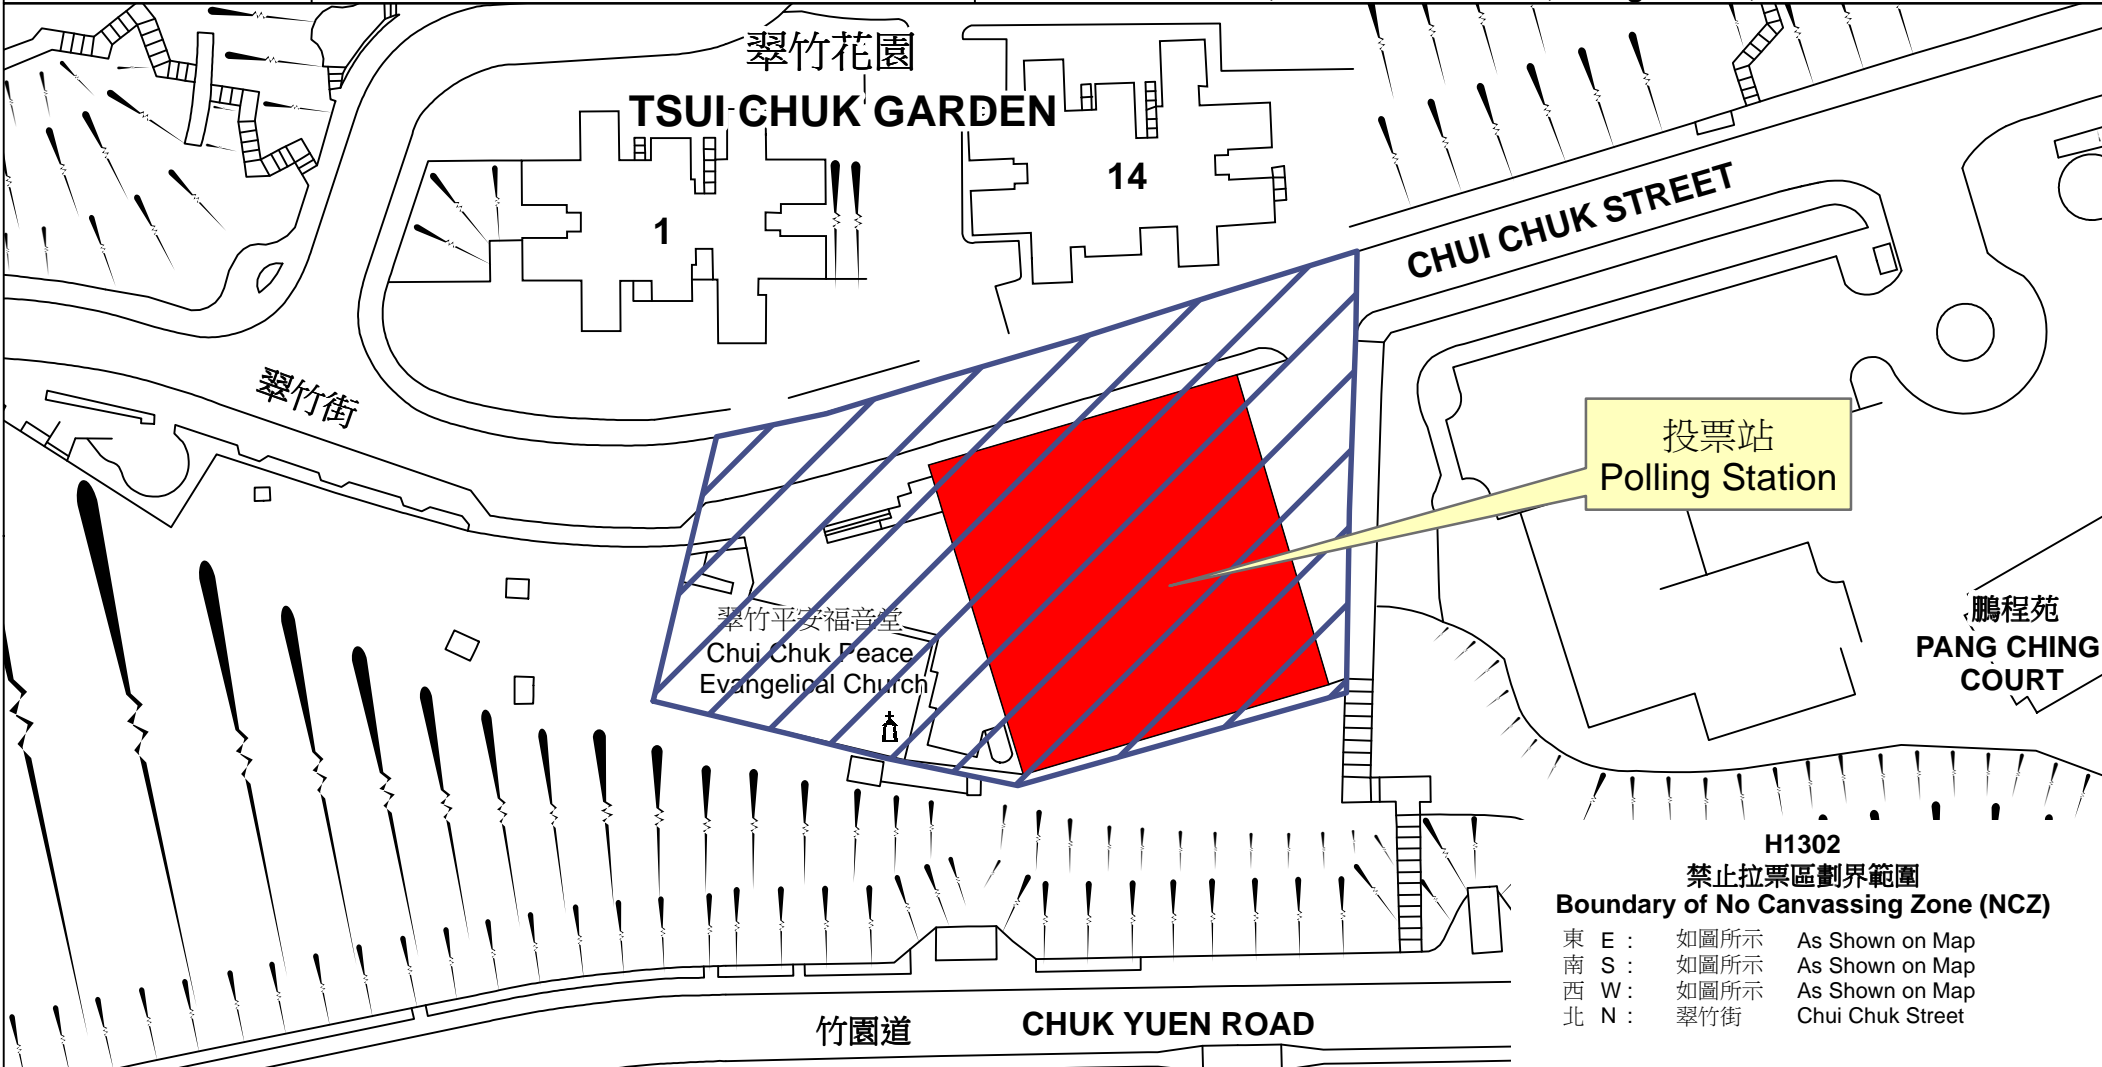

投票站位置圖和禁止拉票區 Polling Station - Location Plan & No Canvassing Zone

投票站編號 Polling Station Code H1302	2016年立法會換屆選舉地方選區編號及名稱 Code & Name of Geographical Constituency for 2016 Legislative Council General Election LC3 九龍東 KOWLOON EAST	名稱及地址 Name & Address 翠竹商場5樓 九龍黃大仙翠竹街8號翠竹花園翠竹商場5樓 Level 5, Tsui Chuk Commercial Complex Level 5, Tsui Chuk Commercial Complex, Tsui Chuk Garden, 8 Chui Chuk Street, Wong Tai Sin, Kowloon
---------------------------------------------------	---------------------------------------------------------------------------------------------------------------------------------------------------------------	--------------------------------------------------------------------------------------------------------------------------------------------------------------------------------------------------------------------------

H1302
禁止拉票區劃界範圍
Boundary of No Canvassing Zone (NCZ)
 東 E : 如圖所示 As Shown on Map
 南 S : 如圖所示 As Shown on Map
 西 W : 如圖所示 As Shown on Map
 北 N : 翠竹街 Chui Chuk Street

 禁止拉票區
No Canvassing Zone