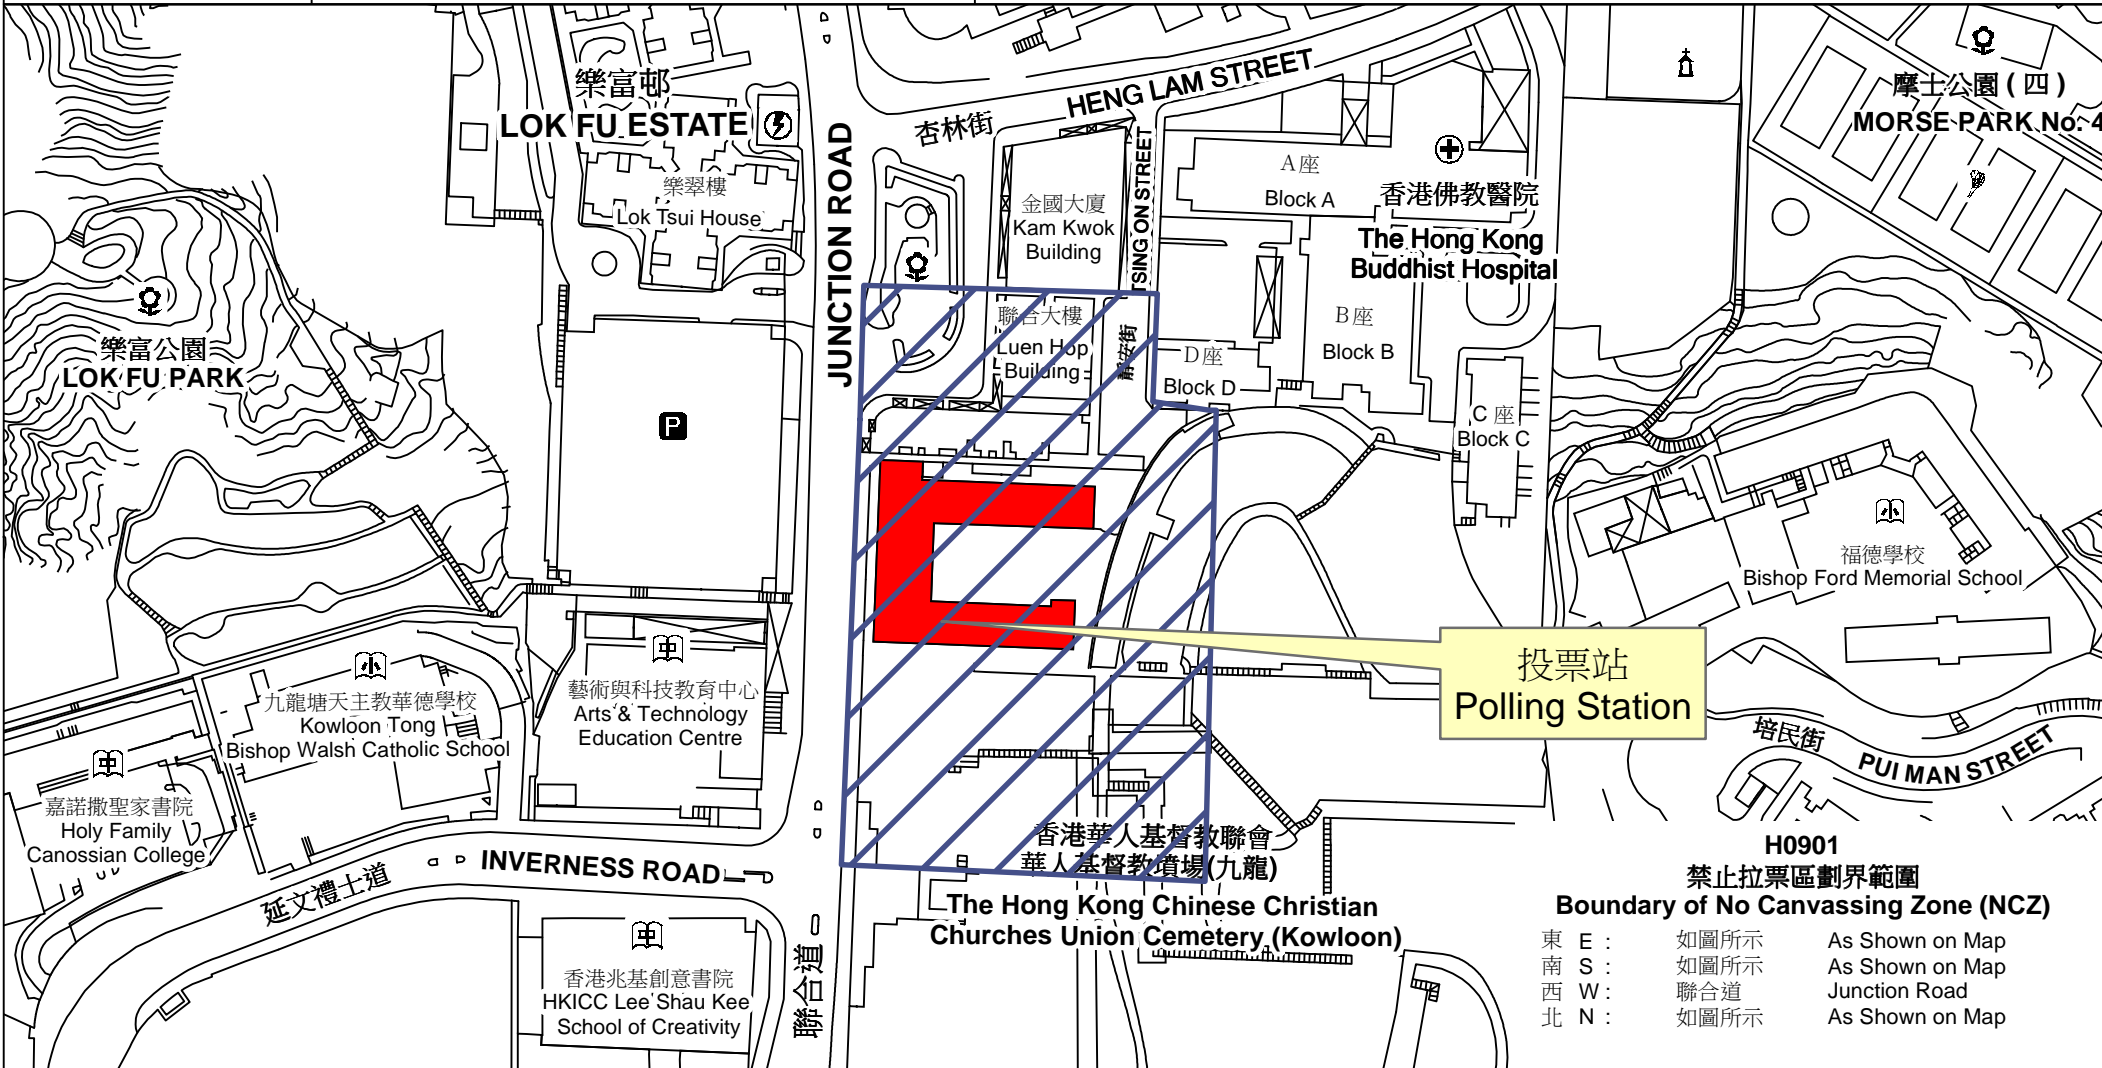

投票站位置圖和禁止拉票區 Polling Station - Location Plan & No Canvassing Zone

投票站編號 Polling Station Code H0901	2016年立法會換屆選舉地方選區編號及名稱 Code & Name of Geographical Constituency for 2016 Legislative Council General Election LC3 九龍東 KOWLOON EAST	名稱及地址 Name & Address 華德學校 九龍黃大仙聯合道150號 Bishop Walsh Primary School 150 Junction Road, Wong Tai Sin, Kowloon
---	---	--

**H0901
 禁止拉票區劃界範圍
 Boundary of No Canvassing Zone (NCZ)**

東 E :	如圖所示	As Shown on Map
南 S :	如圖所示	As Shown on Map
西 W :	聯合道	Junction Road
北 N :	如圖所示	As Shown on Map

 禁止拉票區
 No Canvassing Zone