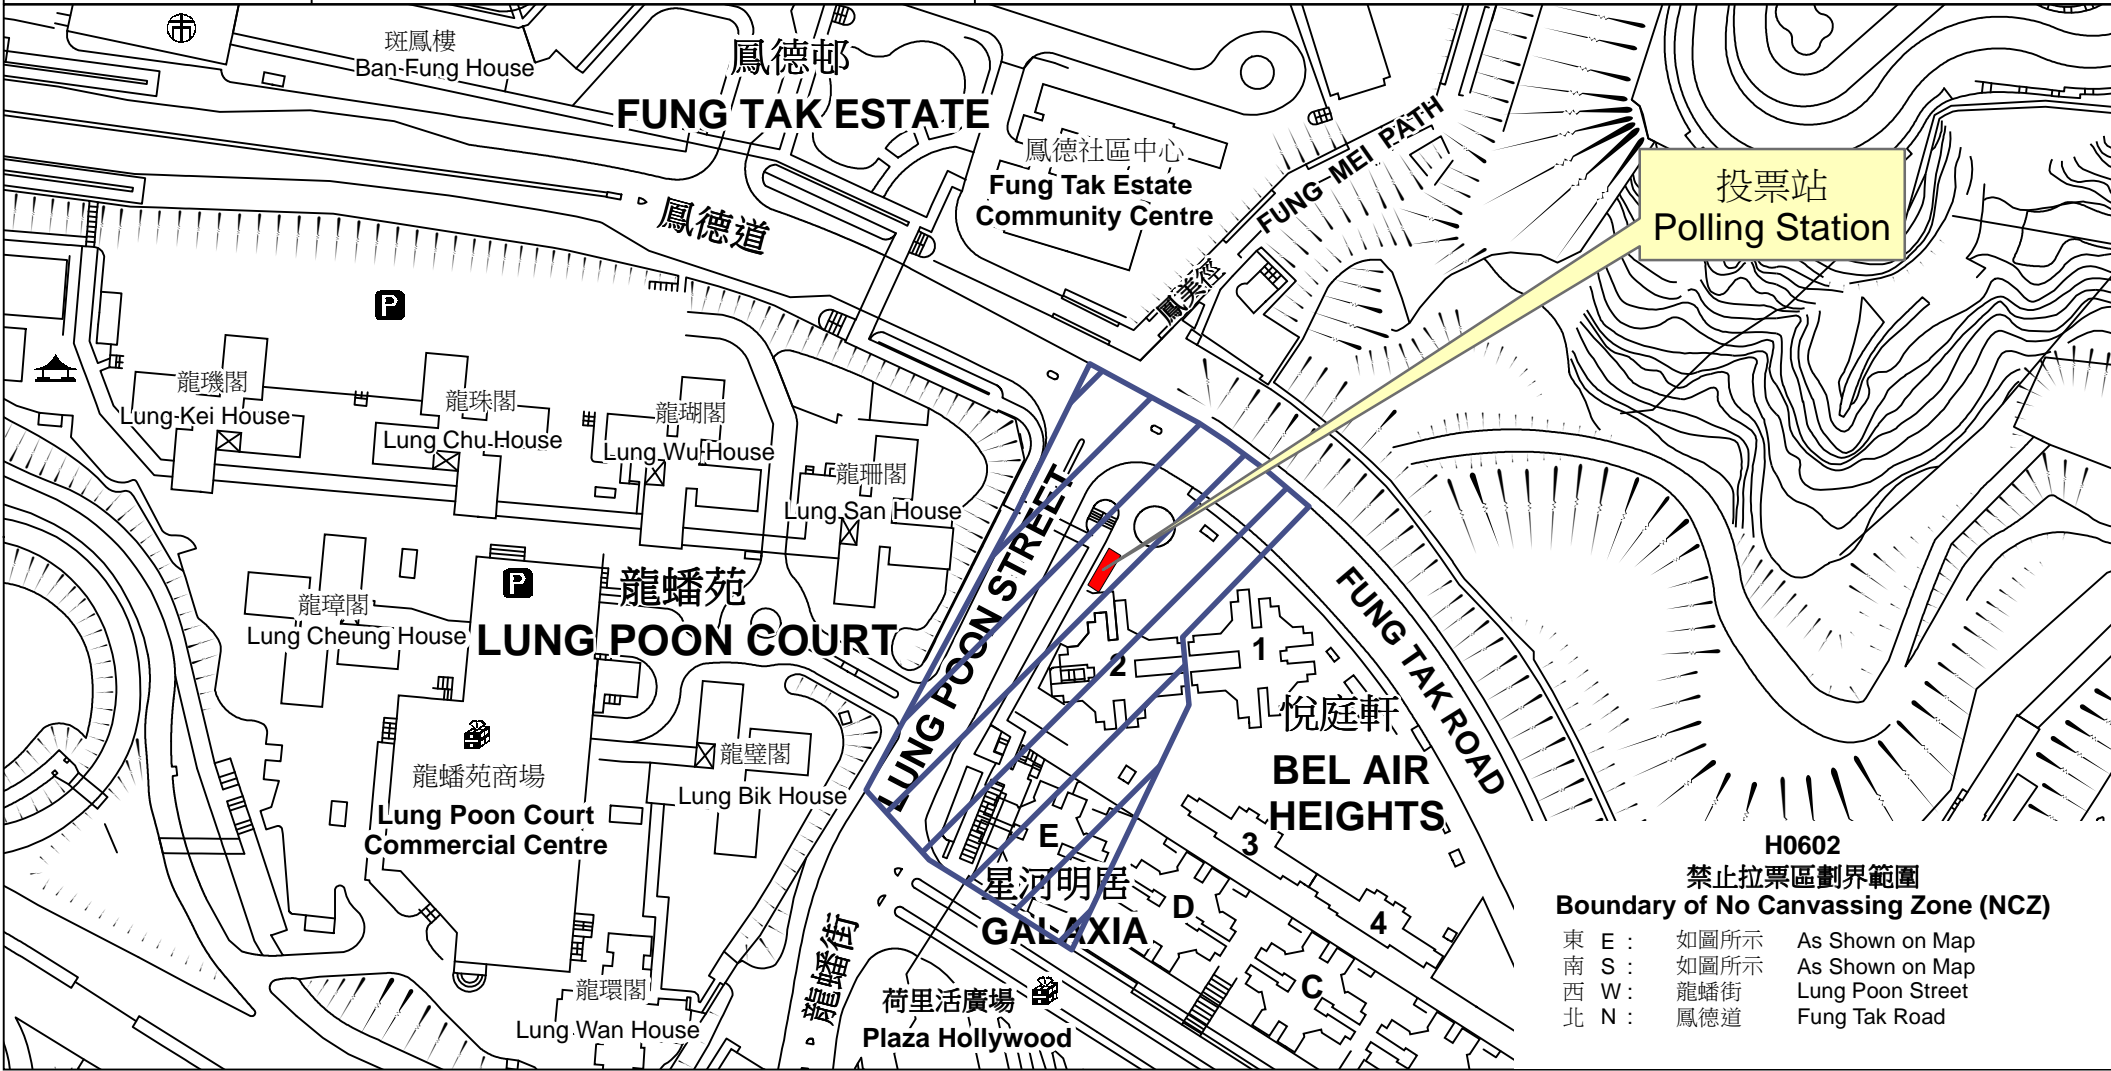

投票站位置圖和禁止拉票區 Polling Station - Location Plan & No Canvassing Zone

|   |  |   |
|---|--|---|
| <p>投票站編號<br/>Polling Station Code</p> <p><b>H0602</b></p> | <p>2016年立法會換屆選舉地方選區編號及名稱<br/>Code &amp; Name of Geographical Constituency<br/>for 2016 Legislative Council General Election</p> <p><b>LC3<br/>九龍東<br/>KOWLOON EAST</b></p> | <p>名稱及地址<br/>Name &amp; Address</p> <p>保良局張麥珍耆樂中心<br/>九龍鑽石山龍蟠街1號悅庭軒地下<br/><b>PLK Mrs. Maria Cheung Lifelong Learning Institute for the Senior<br/>G/F, Bel Air Heights, 1 Lung Poon Street, Diamond Hill, Kowloon</b></p> |
|---|--|---|

**H0602**  
禁止拉票區劃界範圍  
Boundary of No Canvassing Zone (NCZ)

|       |      |                  |
|-------|------|------------------|
| 東 E : | 如圖所示 | As Shown on Map  |
| 南 S : | 如圖所示 | As Shown on Map  |
| 西 W : | 龍蟠街  | Lung Poon Street |
| 北 N : | 鳳德道  | Fung Tak Road    |

 禁止拉票區  
No Canvassing Zone