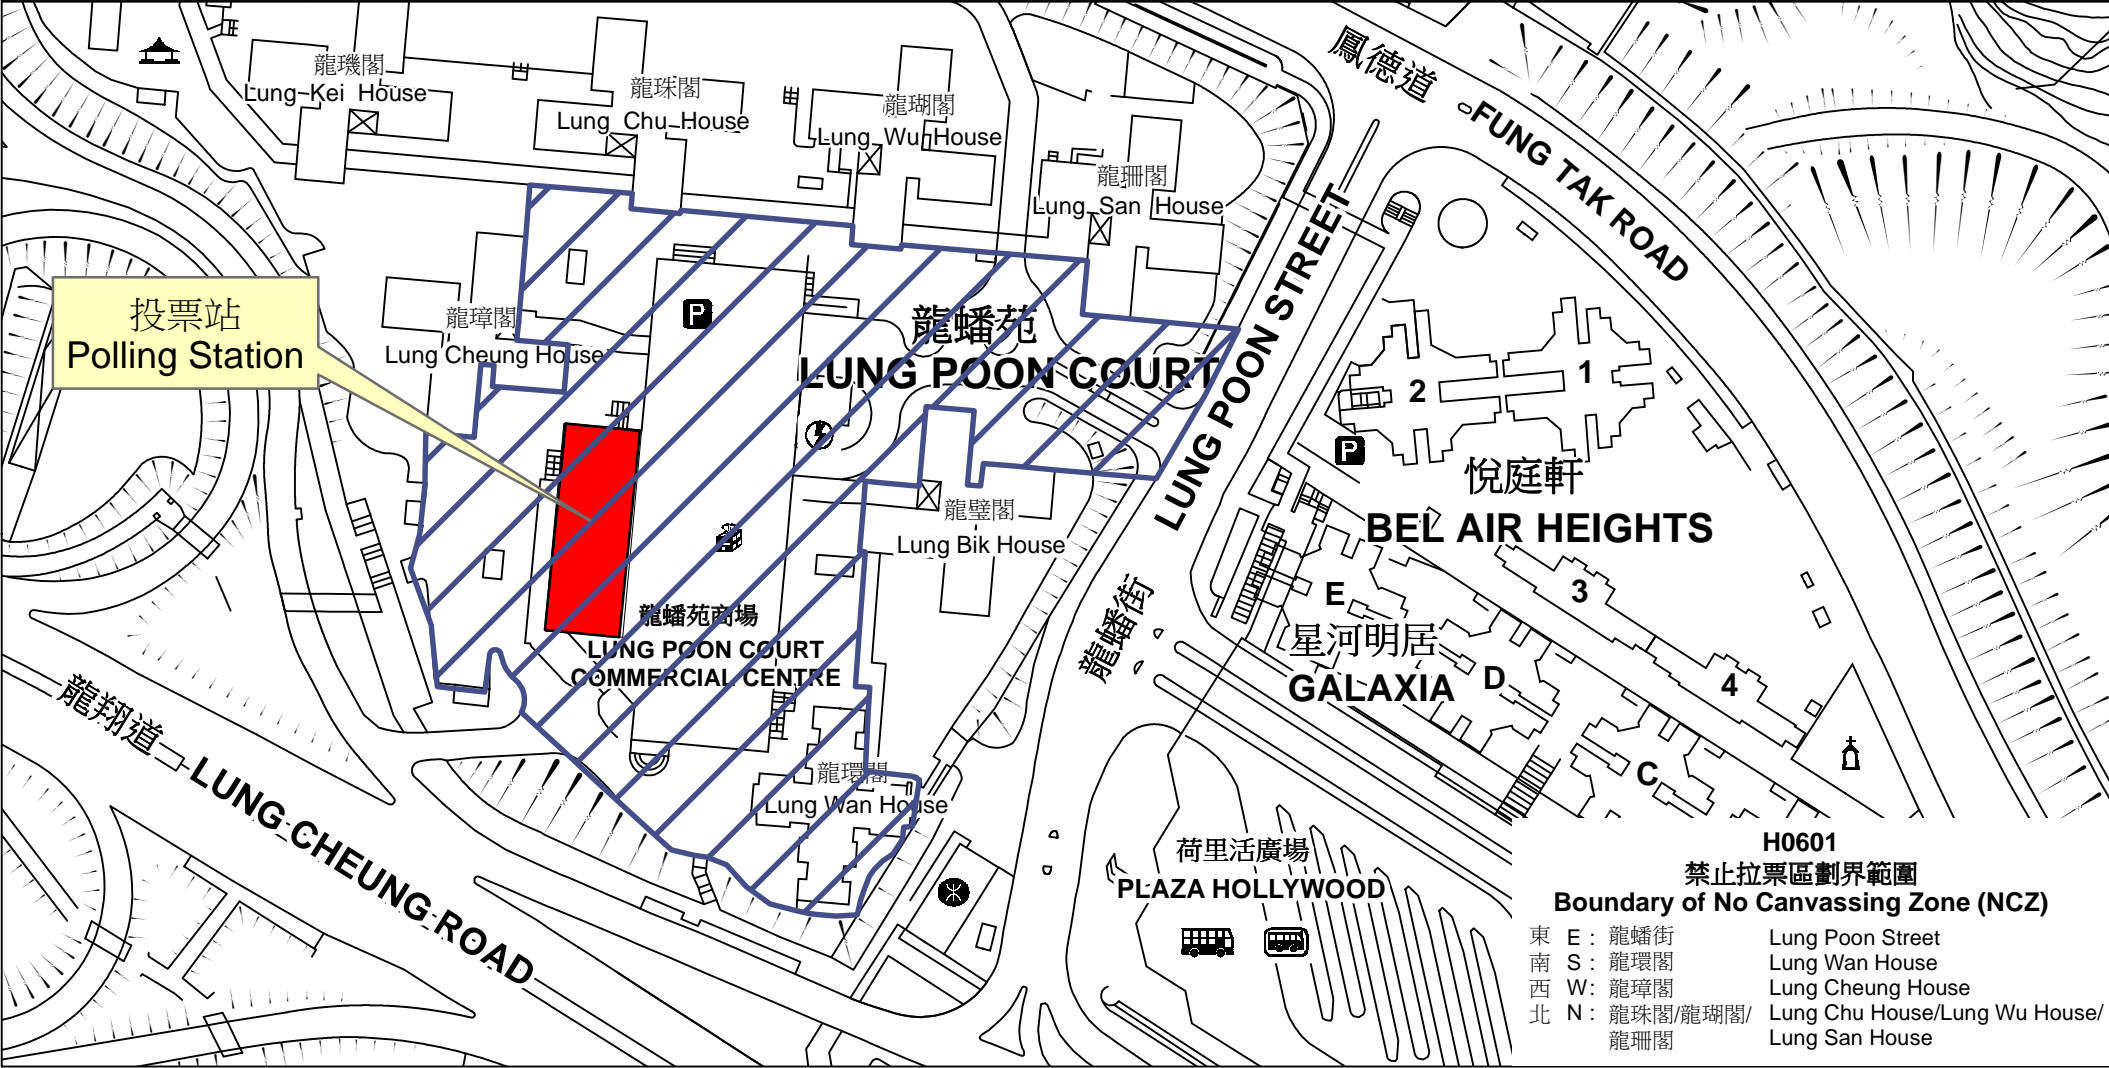

投票站位置圖和禁止拉票區 Polling Station - Location Plan & No Canvassing Zone

投票站編號 Polling Station Code	2016年立法會換屆選舉地方選區編號及名稱 Code & Name of Geographical Constituency for 2016 Legislative Council General Election	名稱及地址 Name & Address
<b>H0601</b>	<b>LC3</b> 九龍東 <b>KOWLOON EAST</b>	香港小童群益會賽馬會慈雲山青少年綜合服務中心 九龍鑽石山龍蟠苑商場2樓203號 <b>The Boys' &amp; Girls' Clubs Association of Hong Kong Jockey Club</b> <b>Tsz Wan Shan Children &amp; Youth Integrated Services Centre</b> <b>Room 203, 1/F, Lung Poon Court Commercial Centre, Diamond Hill, Kowloon</b>

**H0601**  
**禁止拉票區劃界範圍**  
**Boundary of No Canvassing Zone (NCZ)**

東 E :	龍蟠街	Lung Poon Street
南 S :	龍環閣	Lung Wan House
西 W :	龍璋閣	Lung Cheung House
北 N :	龍珠閣/龍瑚閣/ 龍珊閣	Lung Chu House/Lung Wu House/ Lung San House

 禁止拉票區  
No Canvassing Zone