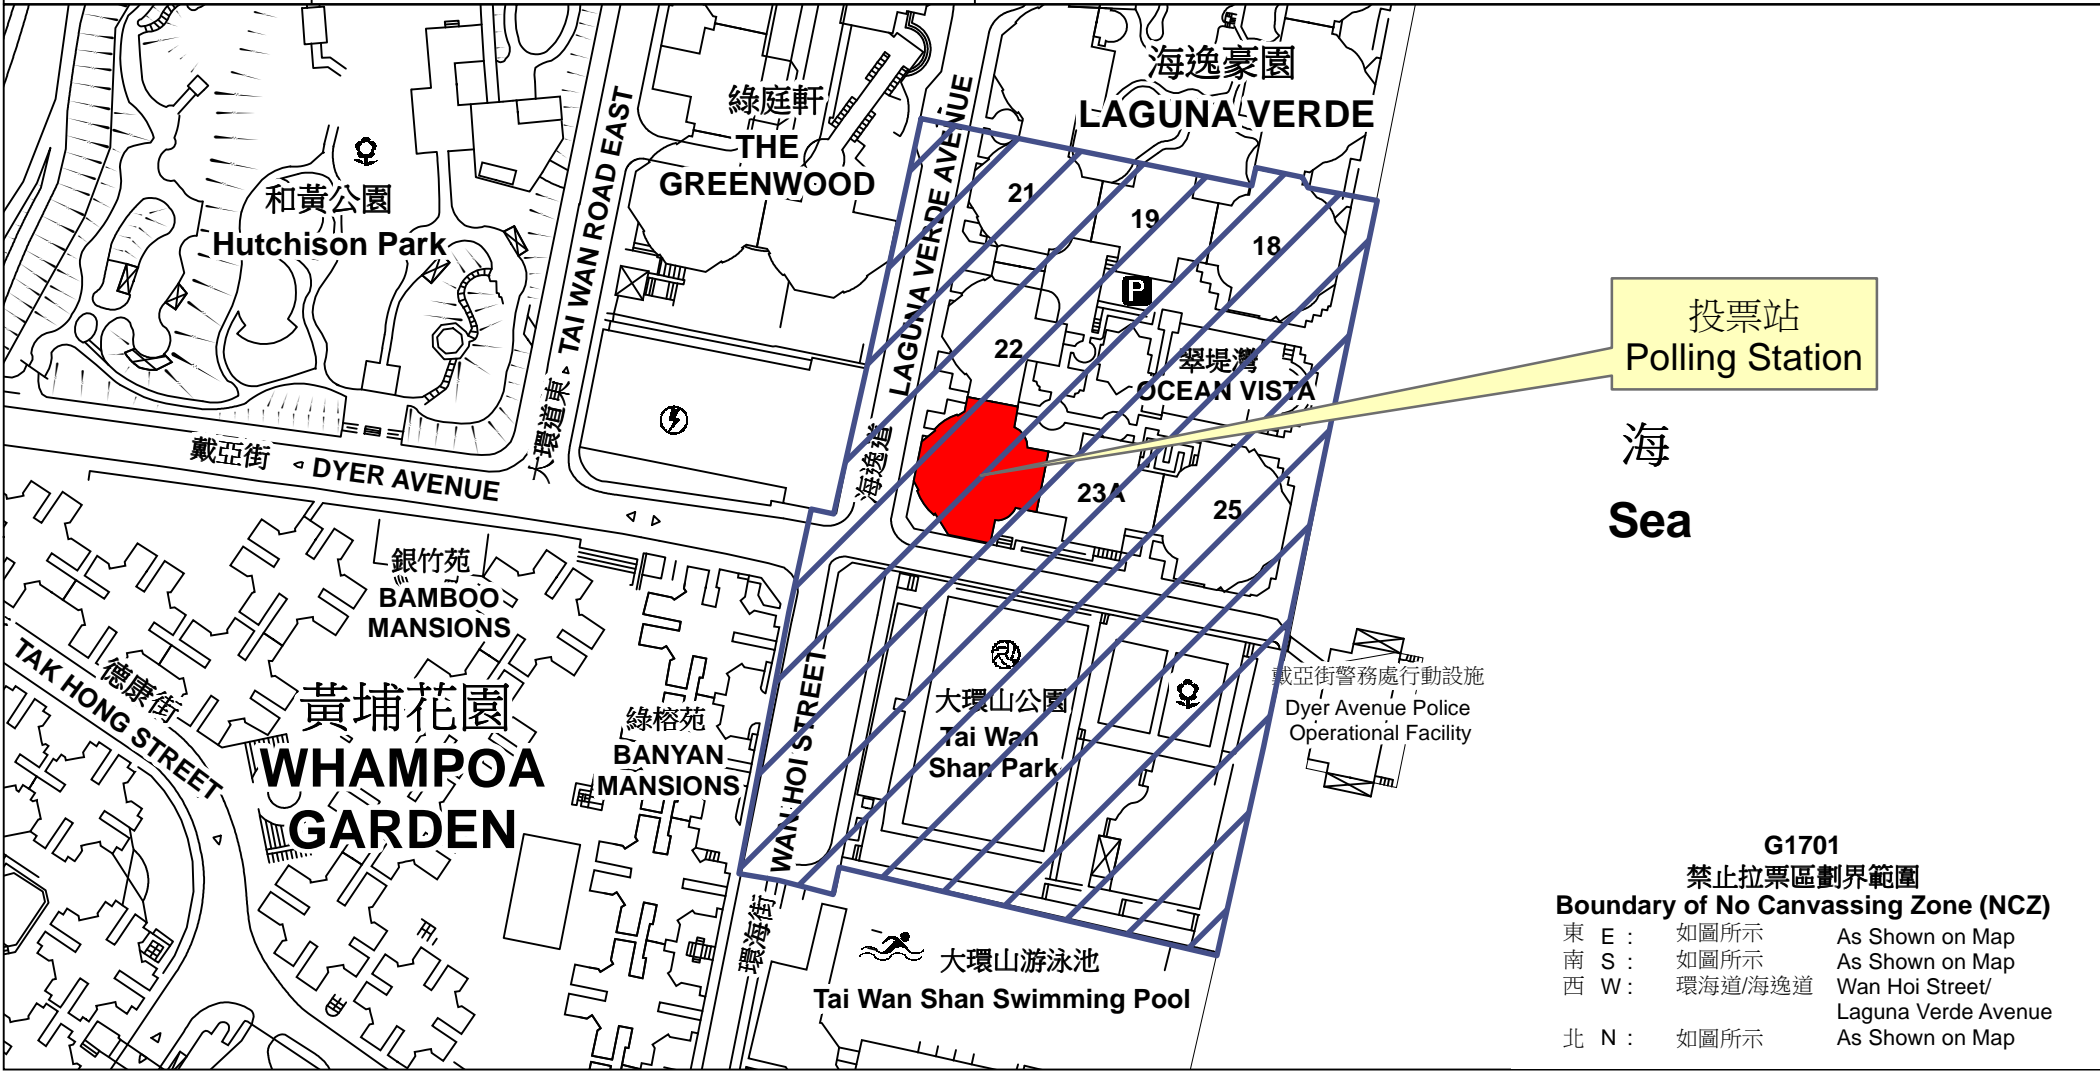

投票站位置圖和禁止拉票區 Polling Station - Location Plan & No Canvassing Zone

|   |  |  |
|---|--|--|
| <p>投票站編號<br/>Polling Station Code</p> <p><b>G1701</b></p> | <p>2016年立法會換屆選舉地方選區編號及名稱<br/>Code &amp; Name of Geographical Constituency for 2016 Legislative Council General Election</p> <p><b>LC2<br/>九龍西<br/>KOWLOON WEST</b></p> | <p>名稱及地址<br/>Name &amp; Address</p> <p>博愛醫院任永賢夫人幼稚園幼兒中心<br/>九龍紅磡海逸豪園23座地下<br/>POH Mrs Yam Wing Yin Kindergarten Day Nursery<br/>G/F, Tower 23, Laguna Verde, Hung Hom, Kowloon</p> |
|---|--|--|

**G1701  
禁止拉票區劃界範圍  
Boundary of No Canvassing Zone (NCZ)**

|       |         |  |
|-------|---------|--|
| 東 E : | 如圖所示    | As Shown on Map                        |
| 南 S : | 如圖所示    | As Shown on Map                        |
| 西 W : | 環海道/海逸道 | Wan Hoi Street/<br>Laguna Verde Avenue |
| 北 N : | 如圖所示    | As Shown on Map                        |

 禁止拉票區  
No Canvassing Zone