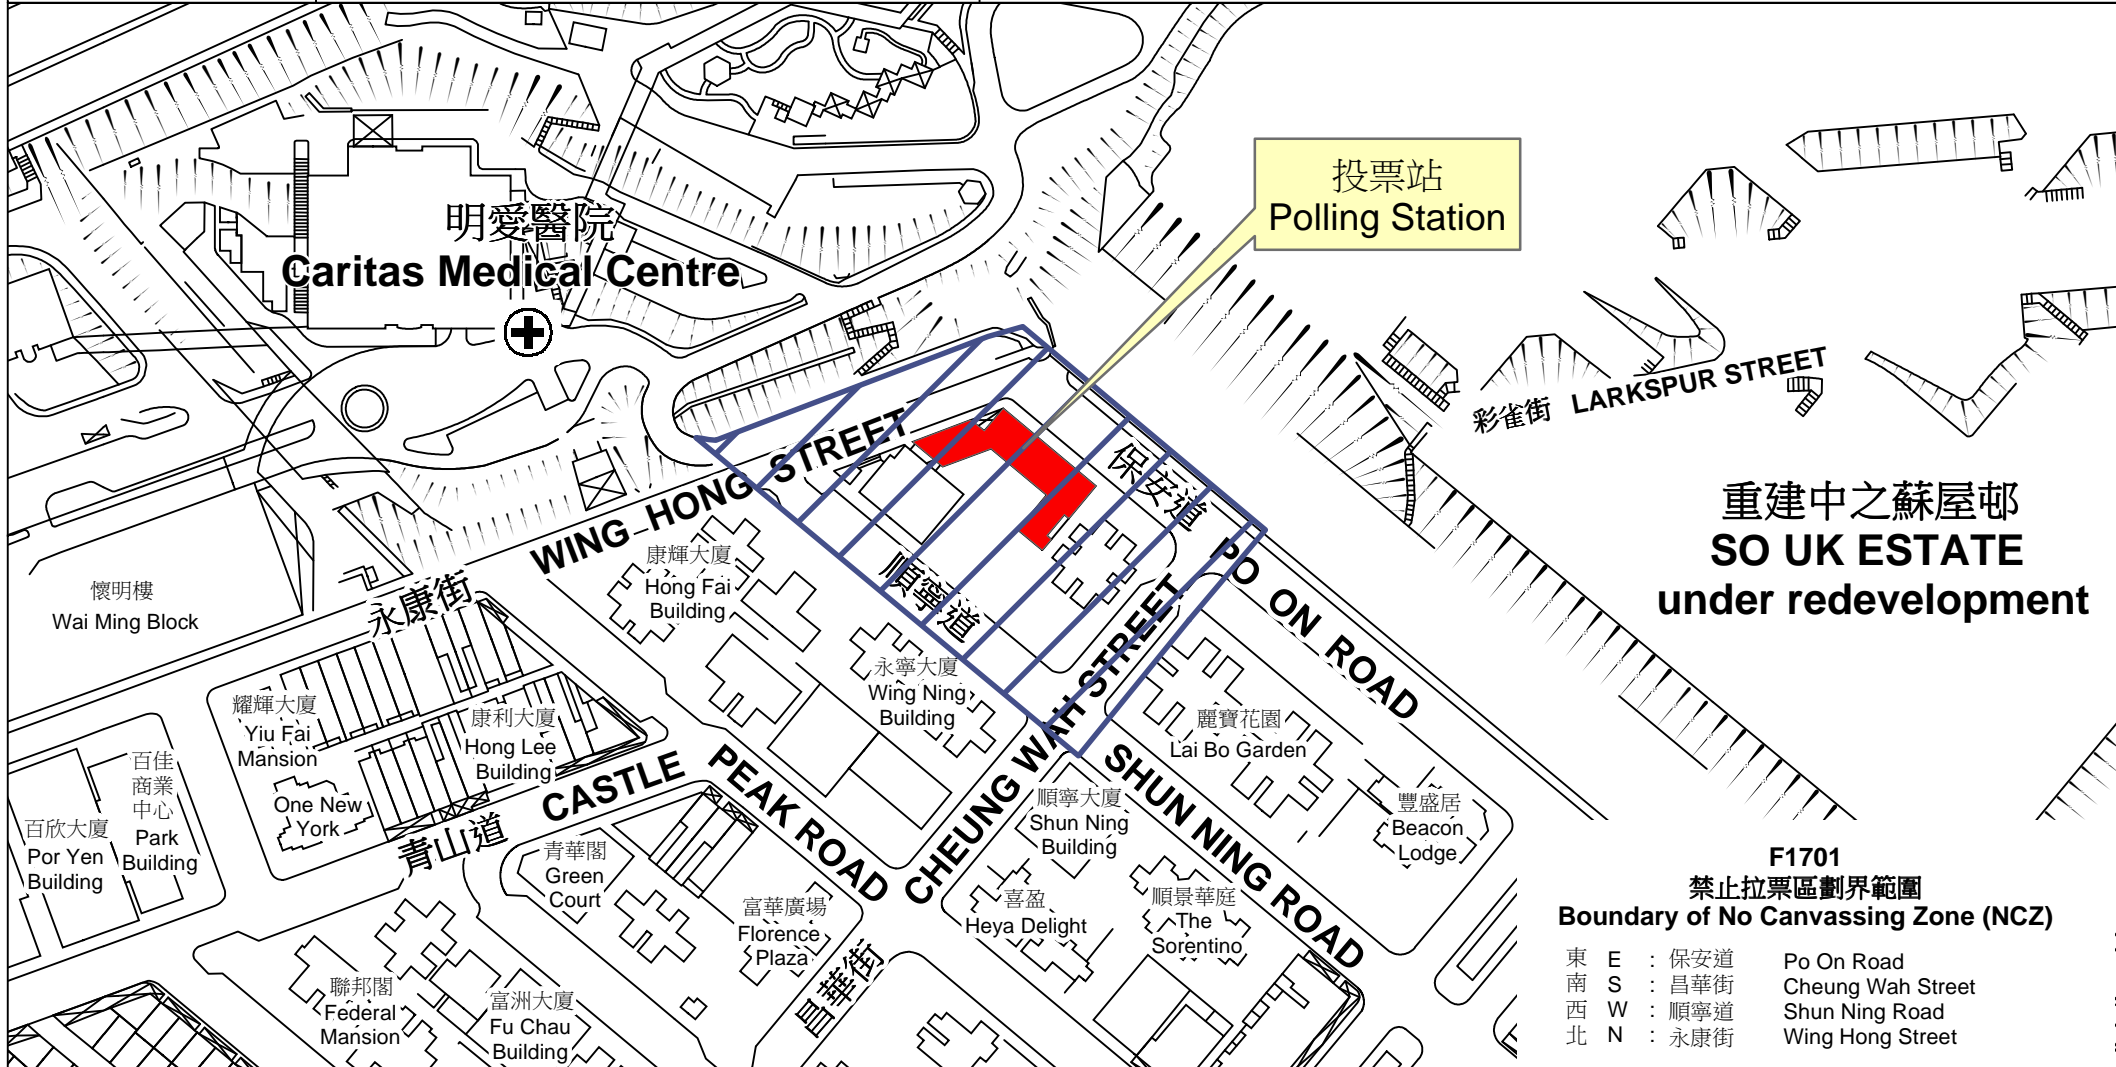

投票站位置圖和禁止拉票區 Polling Station - Location Plan & No Canvassing Zone

投票站編號 Polling Station Code	2016年立法會換屆選舉地方選區編號及名稱 Code & Name of Geographical Constituency for 2016 Legislative Council General Election	名稱及地址 Name & Address
F1701	LC2 九龍西 KOWLOON WEST	五邑工商總會學校 九龍深水埗永康街70號 Five Districts Business Welfare Association School 70 Wing Hong Street, Sham Shui Po, Kowloon

 禁止拉票區
No Canvassing Zone