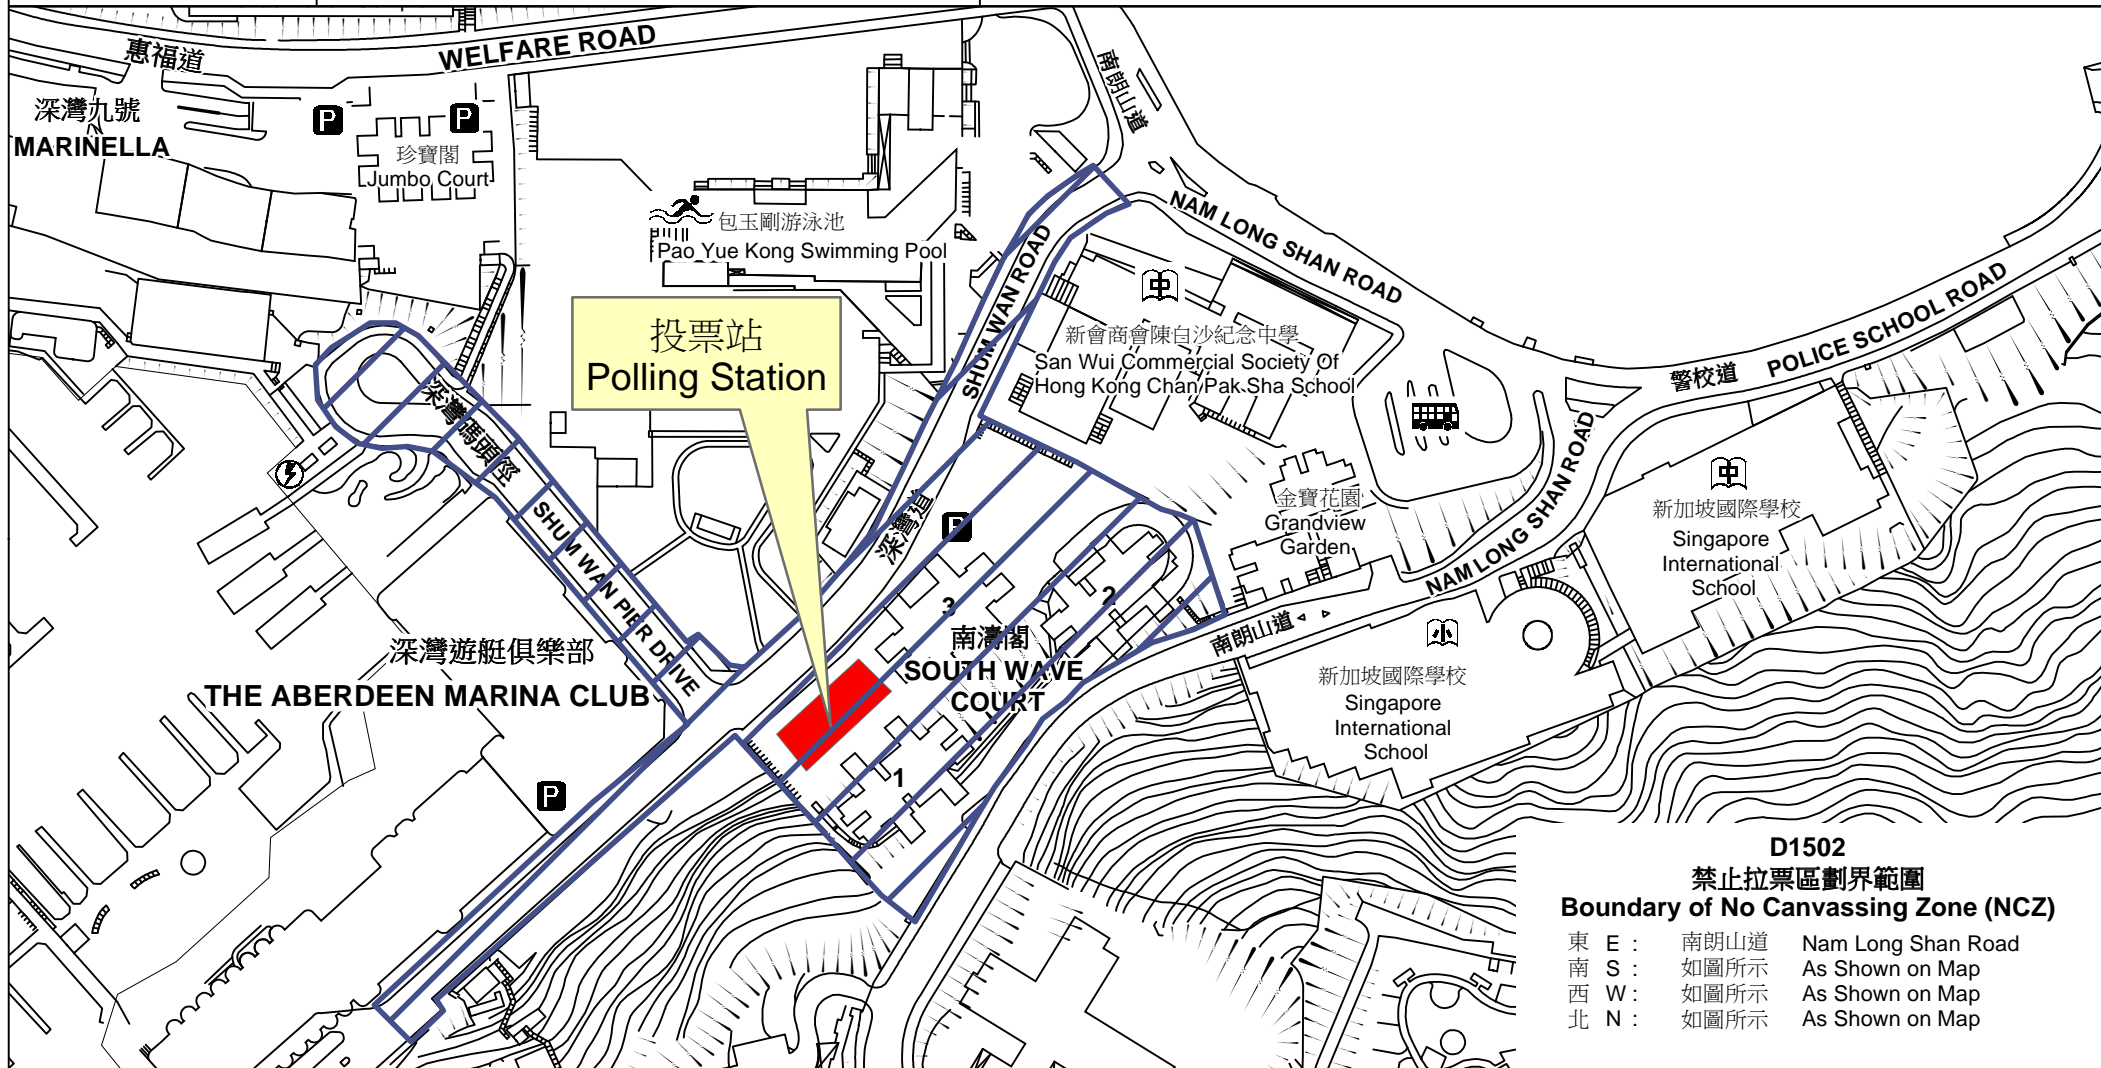

投票站位置圖和禁止拉票區 Polling Station - Location Plan & No Canvassing Zone

投票站編號 Polling Station Code D1502	2016年立法會換屆選舉地方選區編號及名稱 Code & Name of Geographical Constituency for 2016 Legislative Council General Election LC1 香港島 HONG KONG ISLAND	名稱及地址 Name & Address 南區長者地區中心 香港黃竹坑深灣道3號南濤閣地下1-3室 Southern District Elderly Community Centre Shops 1-3, G/F., South Wave Court, 3 Shum Wan Road, Wong Chuk Hang, Hong Kong
---	---	---

D1502
禁止拉票區劃界範圍
Boundary of No Canvassing Zone (NCZ)

東 E :	南朗山道	Nam Long Shan Road
南 S :	如圖所示	As Shown on Map
西 W :	如圖所示	As Shown on Map
北 N :	如圖所示	As Shown on Map

 禁止拉票區
 No Canvassing Zone