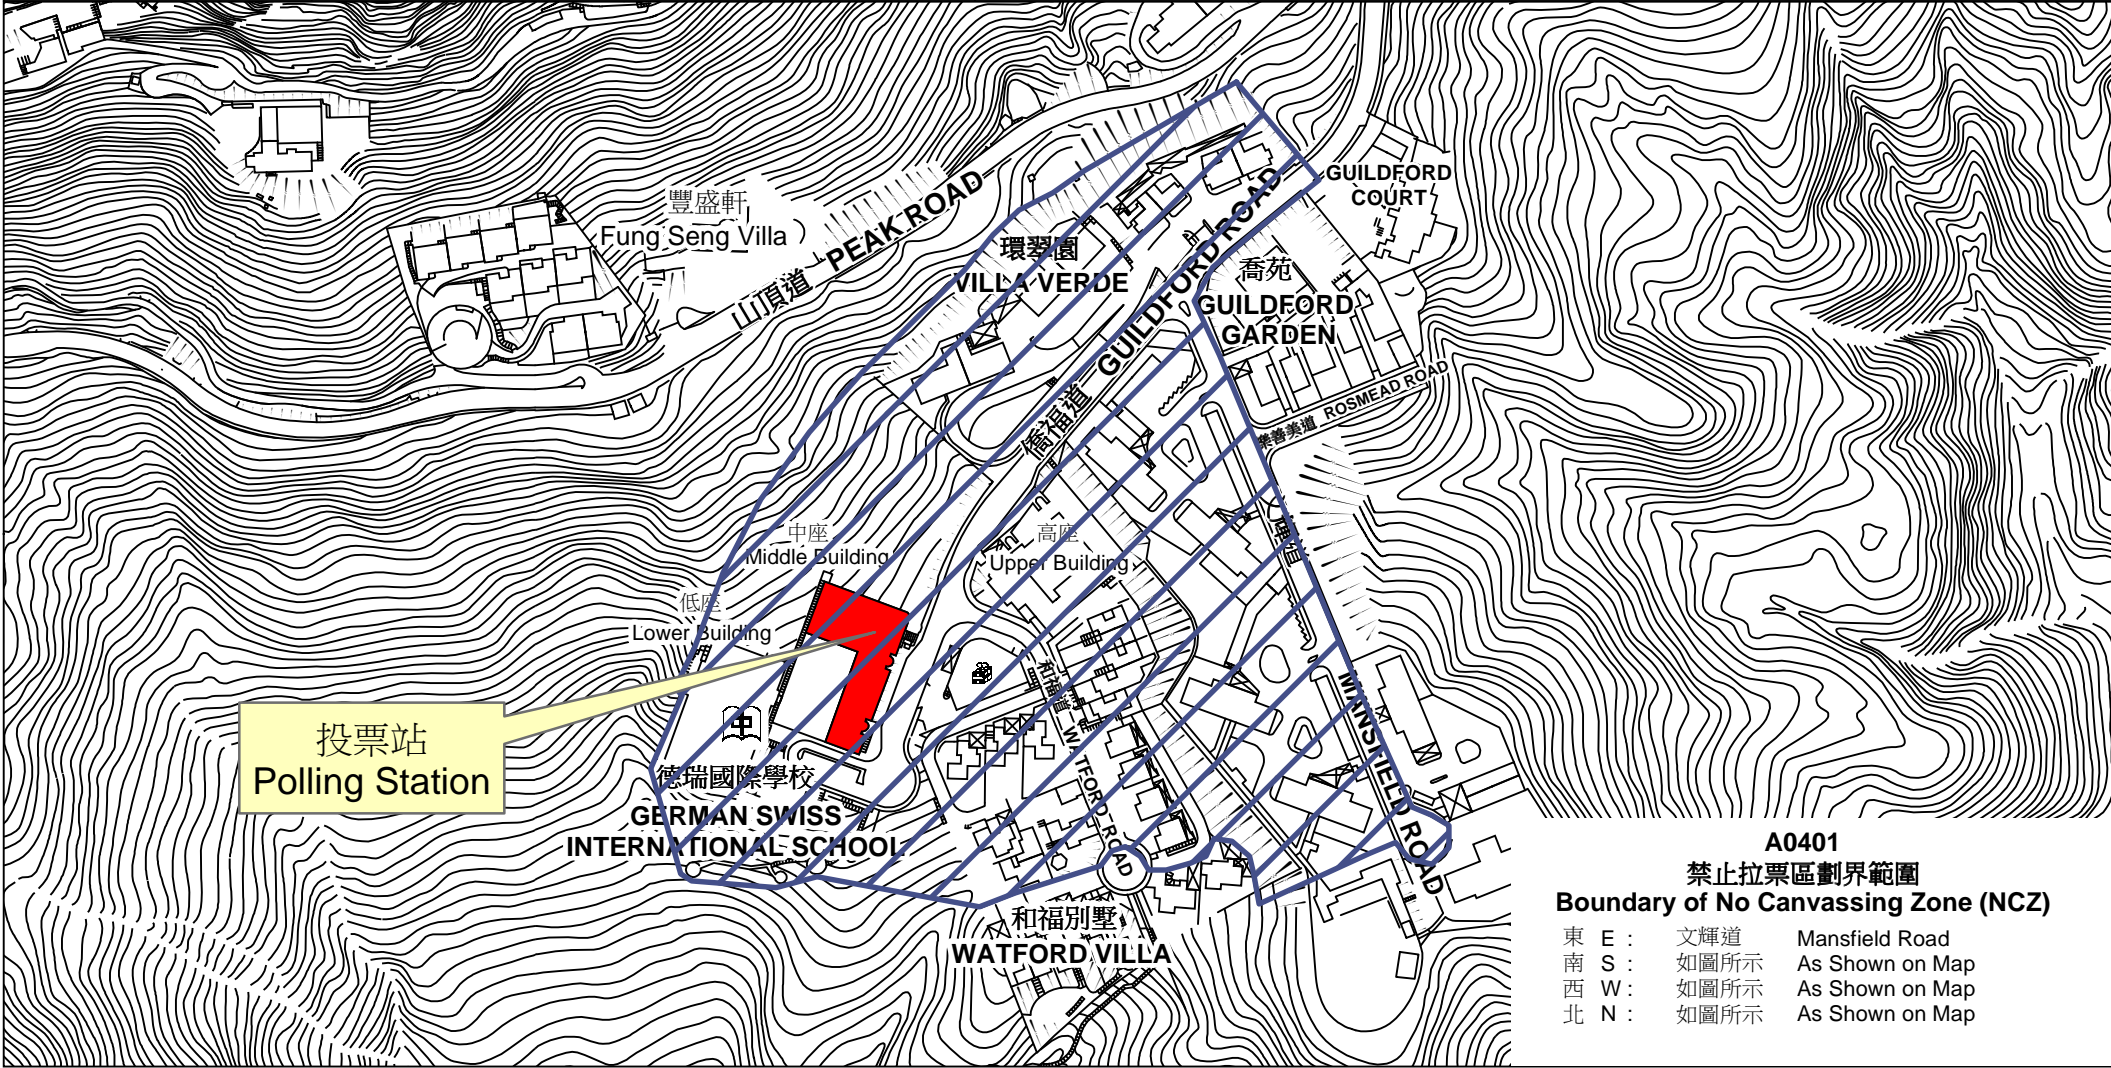

投票站位置圖和禁止拉票區 Polling Station - Location Plan & No Canvassing Zone

投票站編號 Polling Station Code	2016年立法會換屆選舉地方選區編號及名稱 Code & Name of Geographical Constituency for 2016 Legislative Council General Election	名稱及地址 Name & Address
A0401	LC1 香港島 HONG KONG ISLAND	德瑞國際學校山頂校舍 香港山頂僑福道22號德瑞國際學校山頂校舍中座 German Swiss International School Peak Campus Middle Building, German Swiss International School Peak Campus, 22 Guildford Road, The Peak, Hong Kong

投票站
Polling Station

A0401
禁止拉票區劃界範圍
Boundary of No Canvassing Zone (NCZ)
 東 E : 文輝道 Mansfield Road
 南 S : 如圖所示 As Shown on Map
 西 W : 如圖所示 As Shown on Map
 北 N : 如圖所示 As Shown on Map

 禁止拉票區
No Canvassing Zone