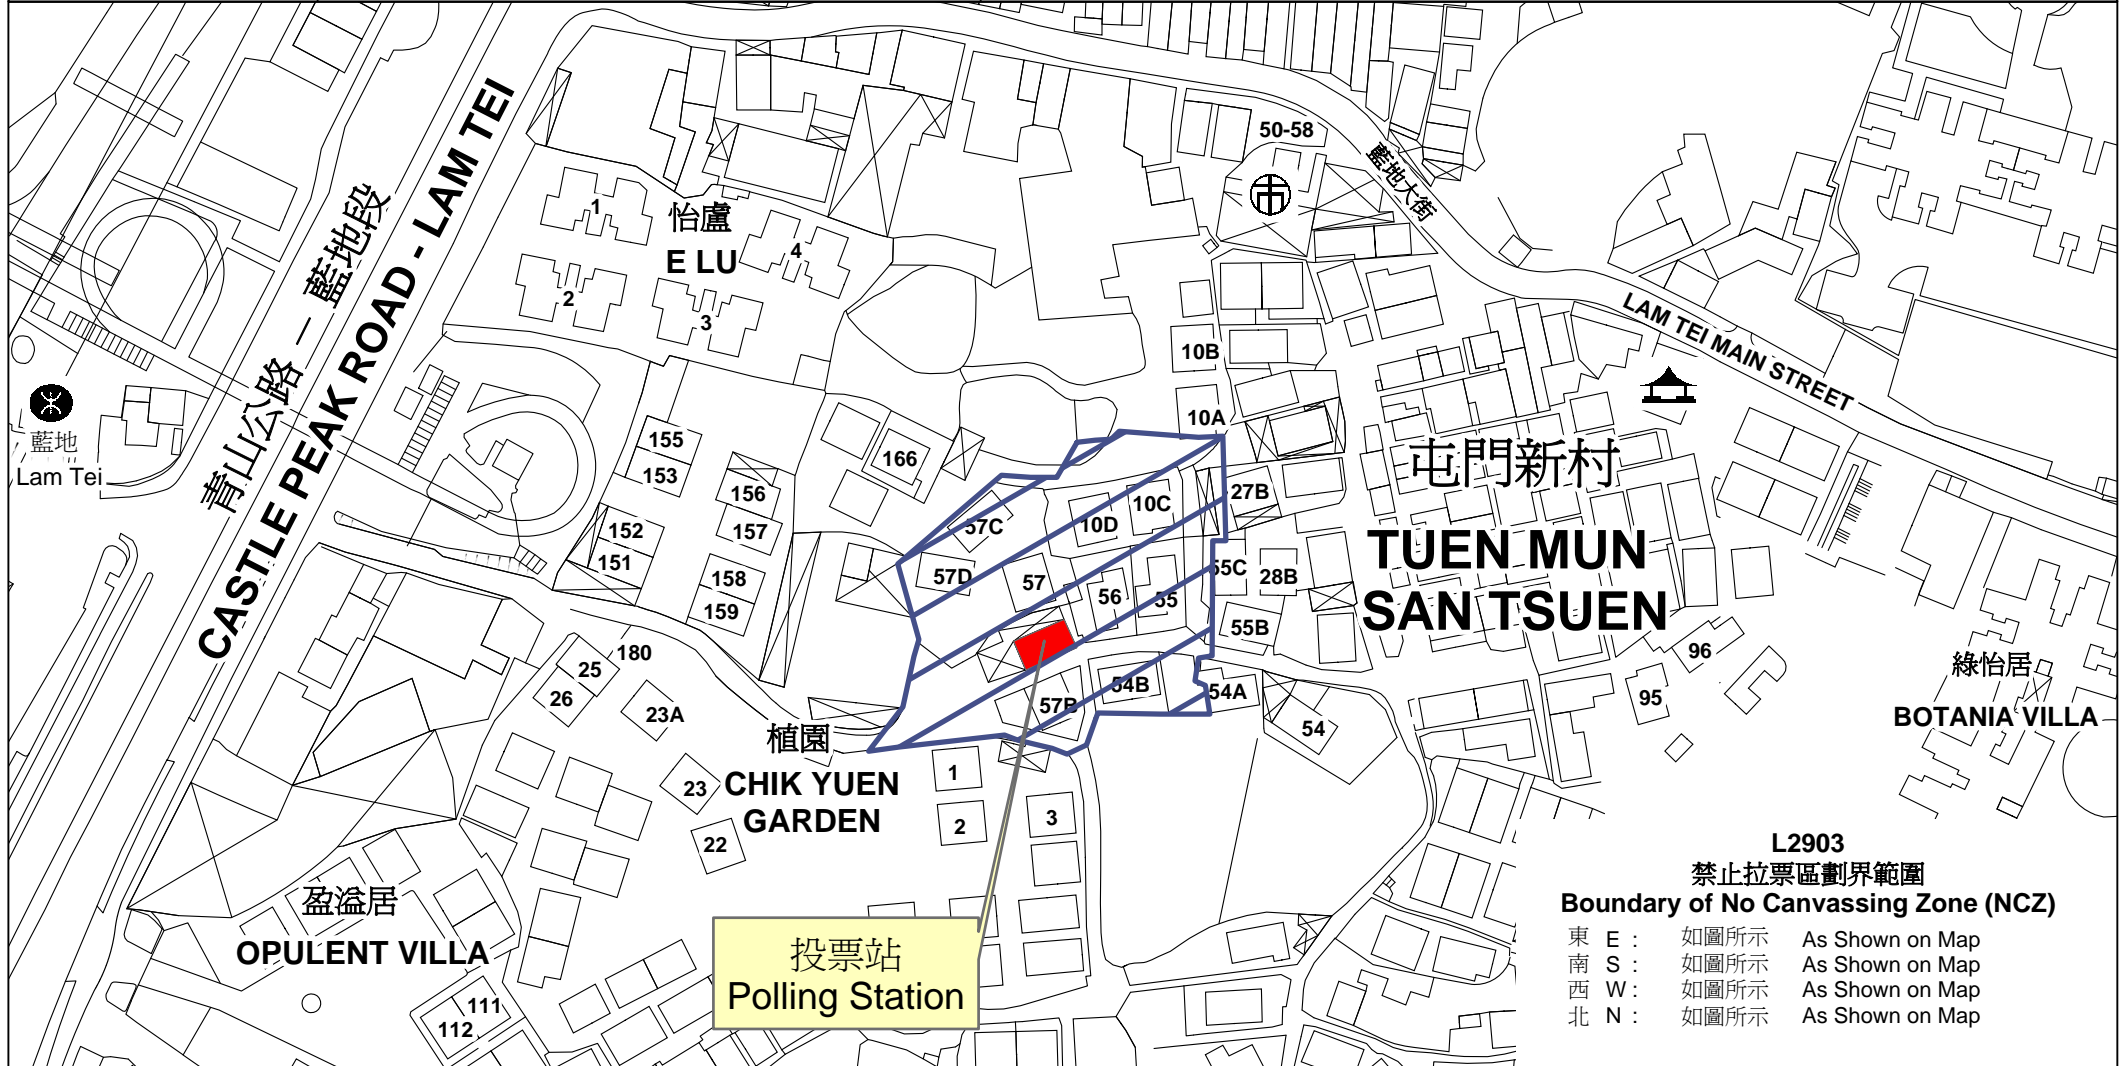

投票站位置圖和禁止拉票區

Polling Station - Location Plan & No Canvassing Zone

投票站編號 Polling Station Code	地方選區編號及名稱 Code & Name of Geographical Constituency	名稱及地址 Name & Address
L2903	LC4 新界西 NEW TERRITORIES WEST	屯門新村村公所 新界屯門青山公路藍地段屯門新村57號A Tuen Mun San Tsuen Village Office 57A Tuen Mun San Tsuen, Castle Peak Road - Lam Tei, Tuen Mun, New Territories

L2903
禁止拉票區劃界範圍
Boundary of No Canvassing Zone (NCZ)

東 E :	如圖所示	As Shown on Map
南 S :	如圖所示	As Shown on Map
西 W :	如圖所示	As Shown on Map
北 N :	如圖所示	As Shown on Map

 禁止拉票區
No Canvassing Zone