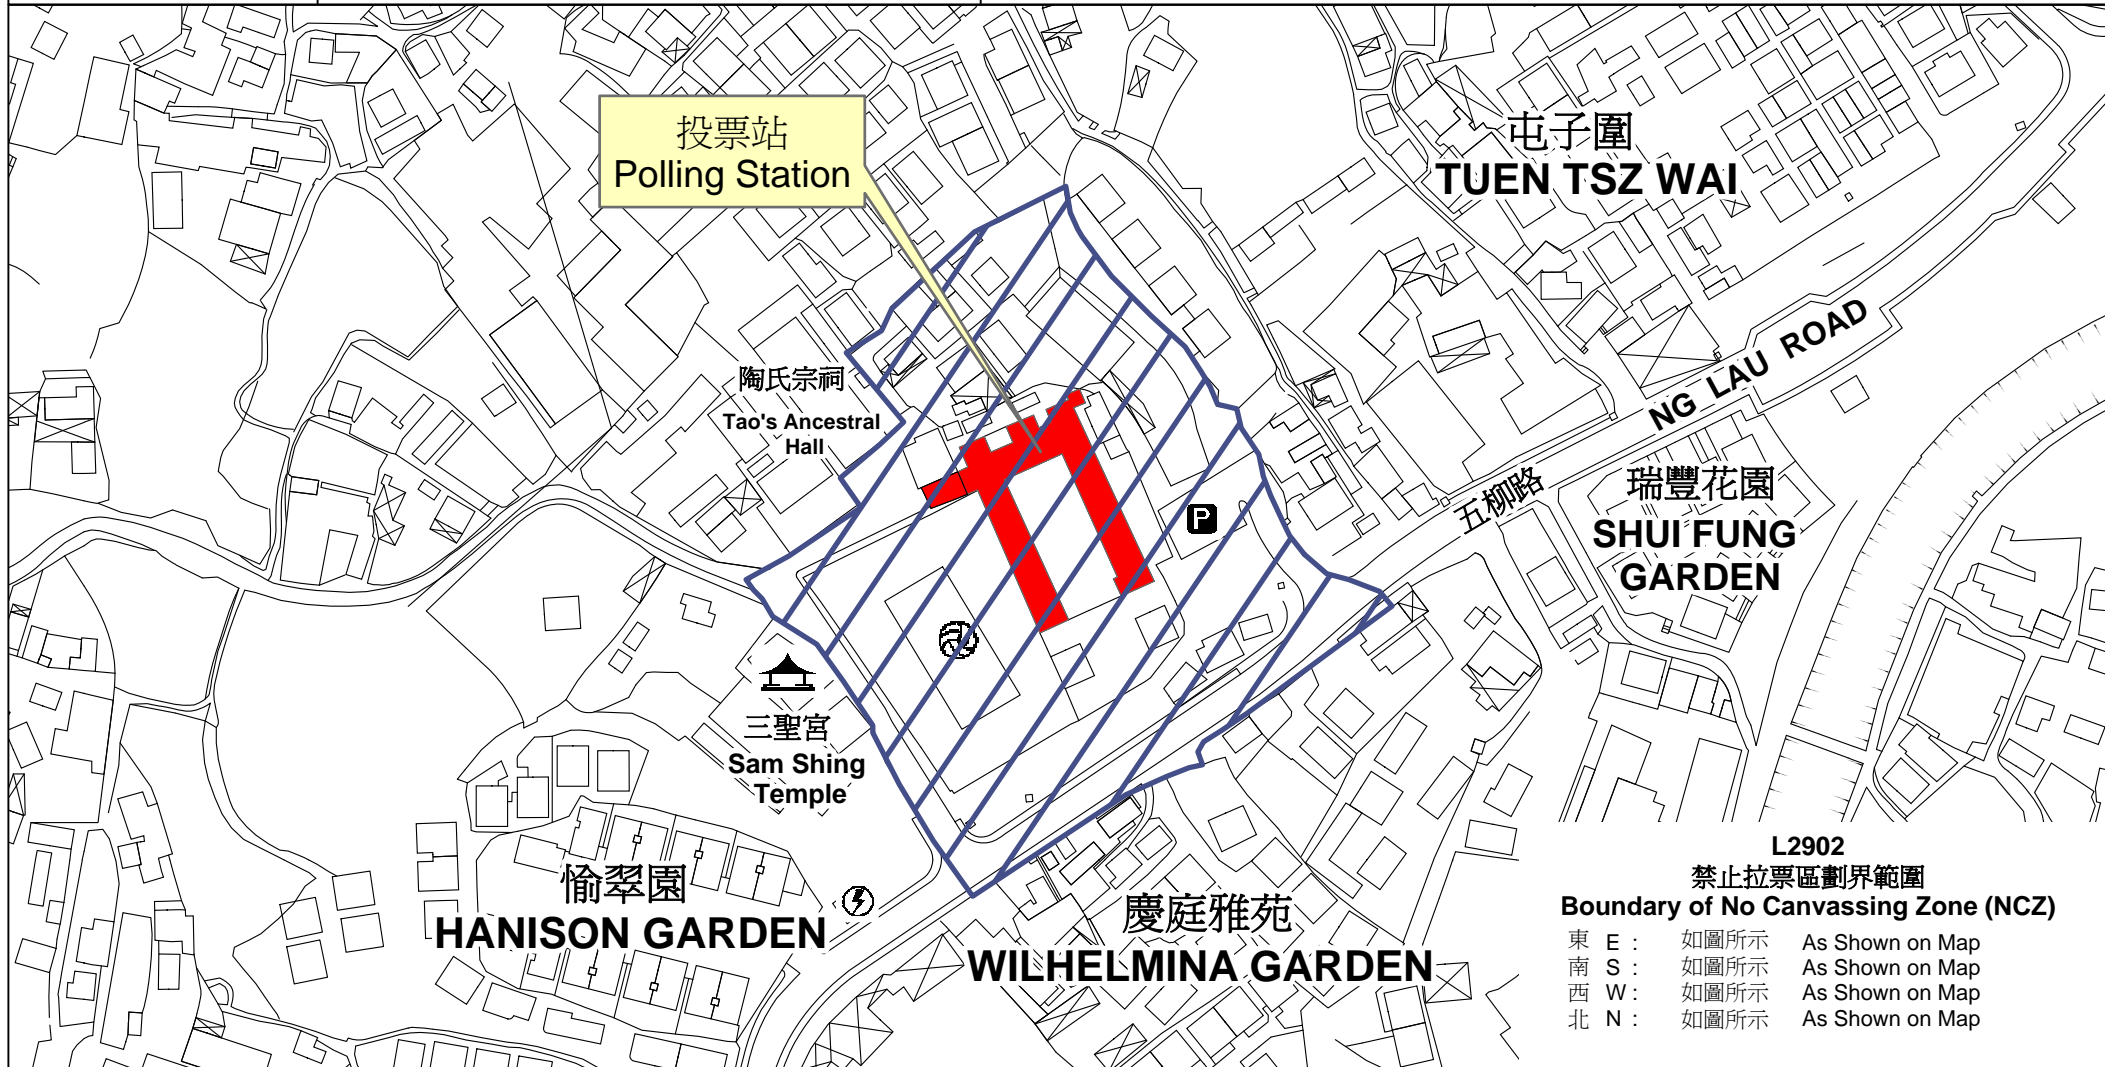

投票站位置圖和禁止拉票區 Polling Station - Location Plan & No Canvassing Zone

投票站編號 Polling Station Code	地方選區編號及名稱 Code & Name of Geographical Constituency	名稱及地址 Name & Address
L2902	LC4 新界西 NEW TERRITORIES WEST	屯門學校 新界屯門五柳路254號 Tuen Mun School 254 Ng Lau Road, Tuen Mun, New Territories

L2902
禁止拉票區劃界範圍
Boundary of No Canvassing Zone (NCZ)
 東 E : 如圖所示 As Shown on Map
 南 S : 如圖所示 As Shown on Map
 西 W : 如圖所示 As Shown on Map
 北 N : 如圖所示 As Shown on Map

 禁止拉票區
No Canvassing Zone