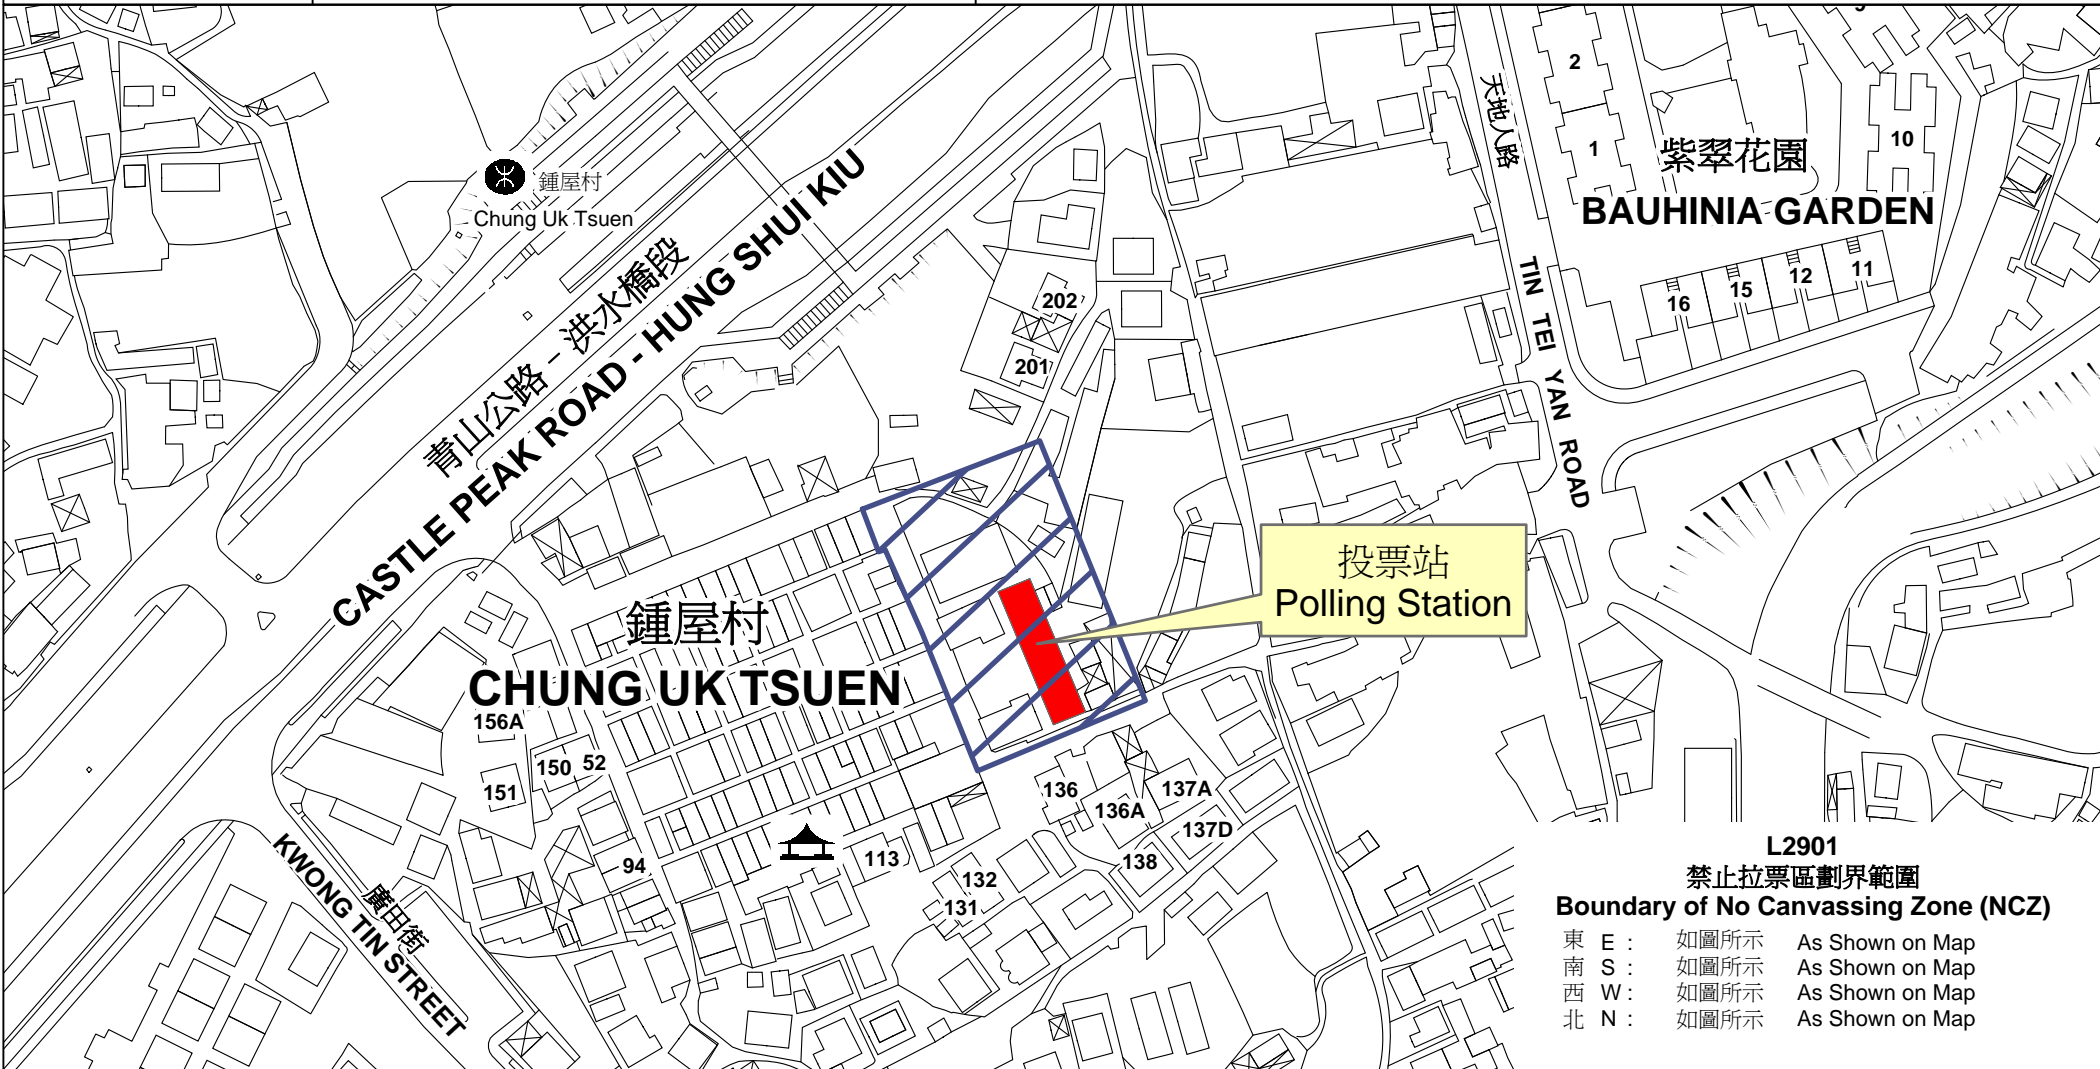

投票站位置圖和禁止拉票區

Polling Station - Location Plan & No Canvassing Zone

投票站編號 Polling Station Code	地方選區編號及名稱 Code & Name of Geographical Constituency	名稱及地址 Name & Address
<p style="font-size: 2em; font-weight: bold;">L2901</p>	<p style="font-size: 1.5em; font-weight: bold;">LC4 新界西 NEW TERRITORIES WEST</p>	<p> 僑所公立學校 新界屯門鍾屋村1A號 Kiu Saw Public School 1A Chung Uk Tsuen, Tuen Mun, New Territories </p>

L2901
禁止拉票區劃界範圍
Boundary of No Canvassing Zone (NCZ)

東 E :	如圖所示	As Shown on Map
南 S :	如圖所示	As Shown on Map
西 W :	如圖所示	As Shown on Map
北 N :	如圖所示	As Shown on Map

 禁止拉票區
 No Canvassing Zone