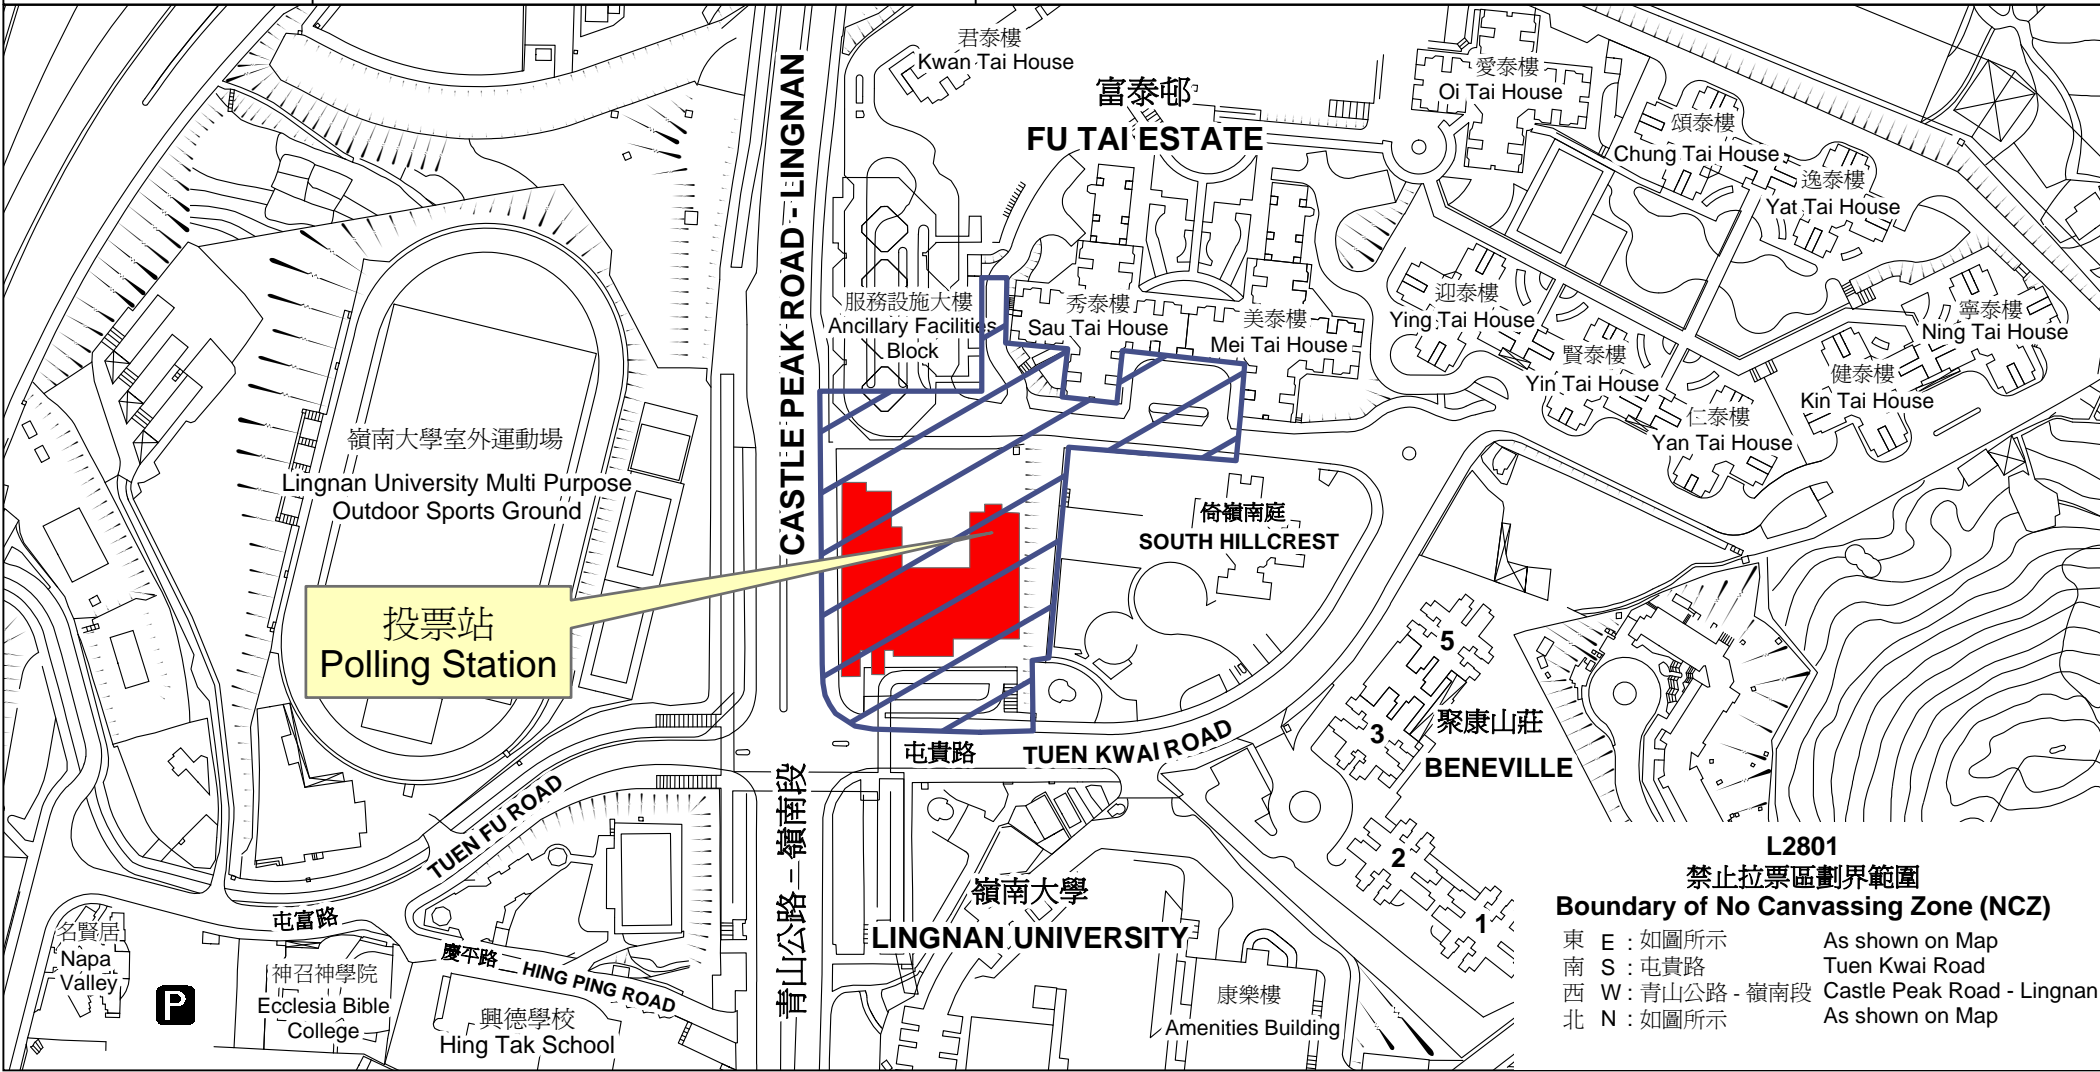

投票站位置圖和禁止拉票區

Polling Station - Location Plan & No Canvassing Zone

投票站編號 Polling Station Code	地方選區編號及名稱 Code & Name of Geographical Constituency	名稱及地址 Name & Address
<b>L2801</b>	<b>LC4 新界西 NEW TERRITORIES WEST</b>	嶺南大學郭少明伉儷樓 新界屯門嶺南大學郭少明伉儷樓地下9號室 <b>Simon and Eleanor Kwok Building, Lingnan University SEKG09, Simon and Eleanor Kwok Building, Lingnan University, Tuen Mun, New Territories</b>

**L2801  
禁止拉票區劃界範圍  
Boundary of No Canvassing Zone (NCZ)**

東 E : 如圖所示	As shown on Map
南 S : 屯貴路	Tuen Kwai Road
西 W : 青山公路 - 嶺南段	Castle Peak Road - Lingnan
北 N : 如圖所示	As shown on Map

 禁止拉票區  
No Canvassing Zone