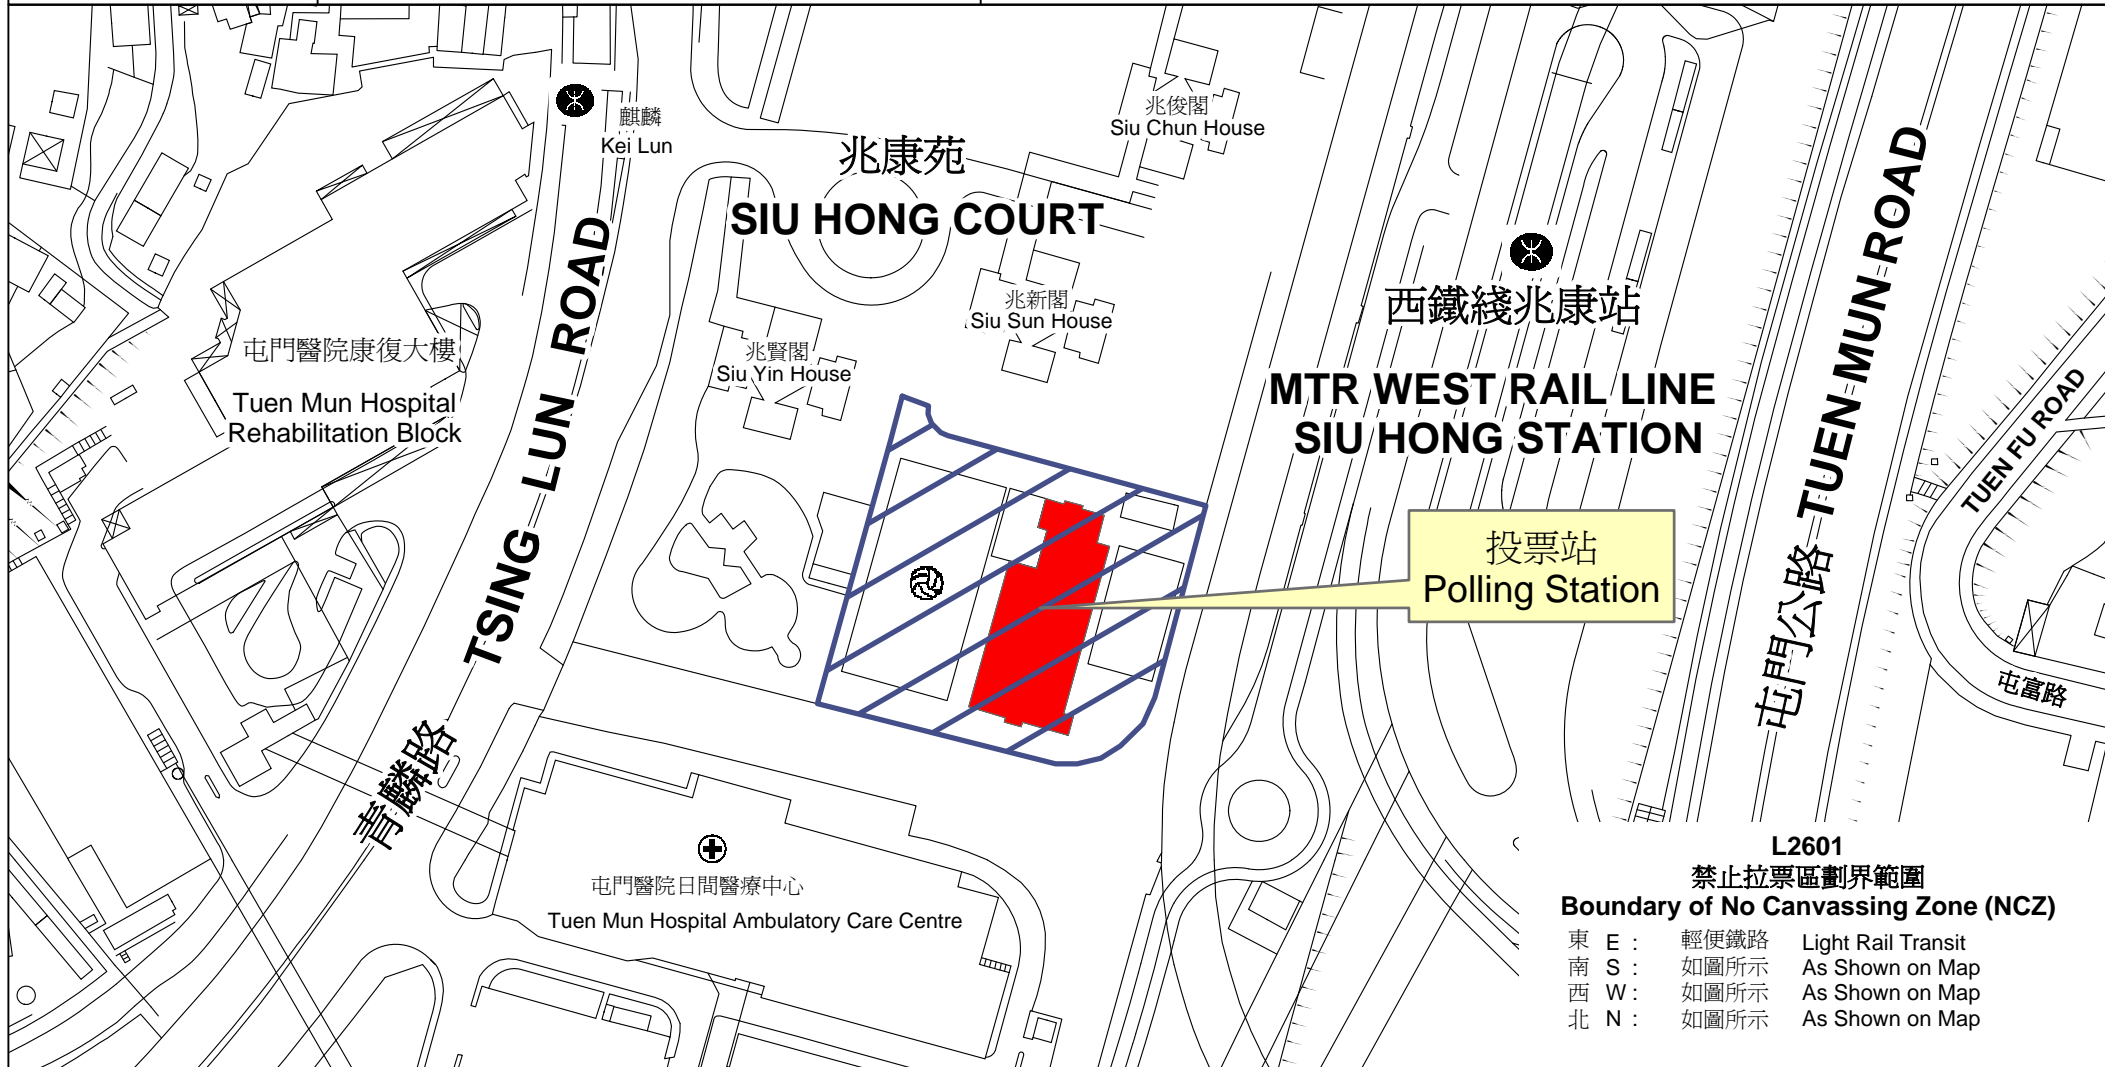

投票站位置圖和禁止拉票區 Polling Station - Location Plan & No Canvassing Zone

投票站編號 Polling Station Code	地方選區編號及名稱 Code & Name of Geographical Constituency	名稱及地址 Name & Address
<b>L2601</b>	<b>LC4 新界西 NEW TERRITORIES WEST</b>	屯門官立小學 新界屯門兆康苑 <b>Tuen Mun Government Primary School</b> <b>Siu Hong Court, Tuen Mun, New Territories</b>

投票站  
Polling Station

**L2601**  
**禁止拉票區劃界範圍**  
**Boundary of No Canvassing Zone (NCZ)**

- |       |      |                    |
|-------|------|--------------------|
| 東 E : | 輕便鐵路 | Light Rail Transit |
| 南 S : | 如圖所示 | As Shown on Map    |
| 西 W : | 如圖所示 | As Shown on Map    |
| 北 N : | 如圖所示 | As Shown on Map    |

 禁止拉票區  
No Canvassing Zone