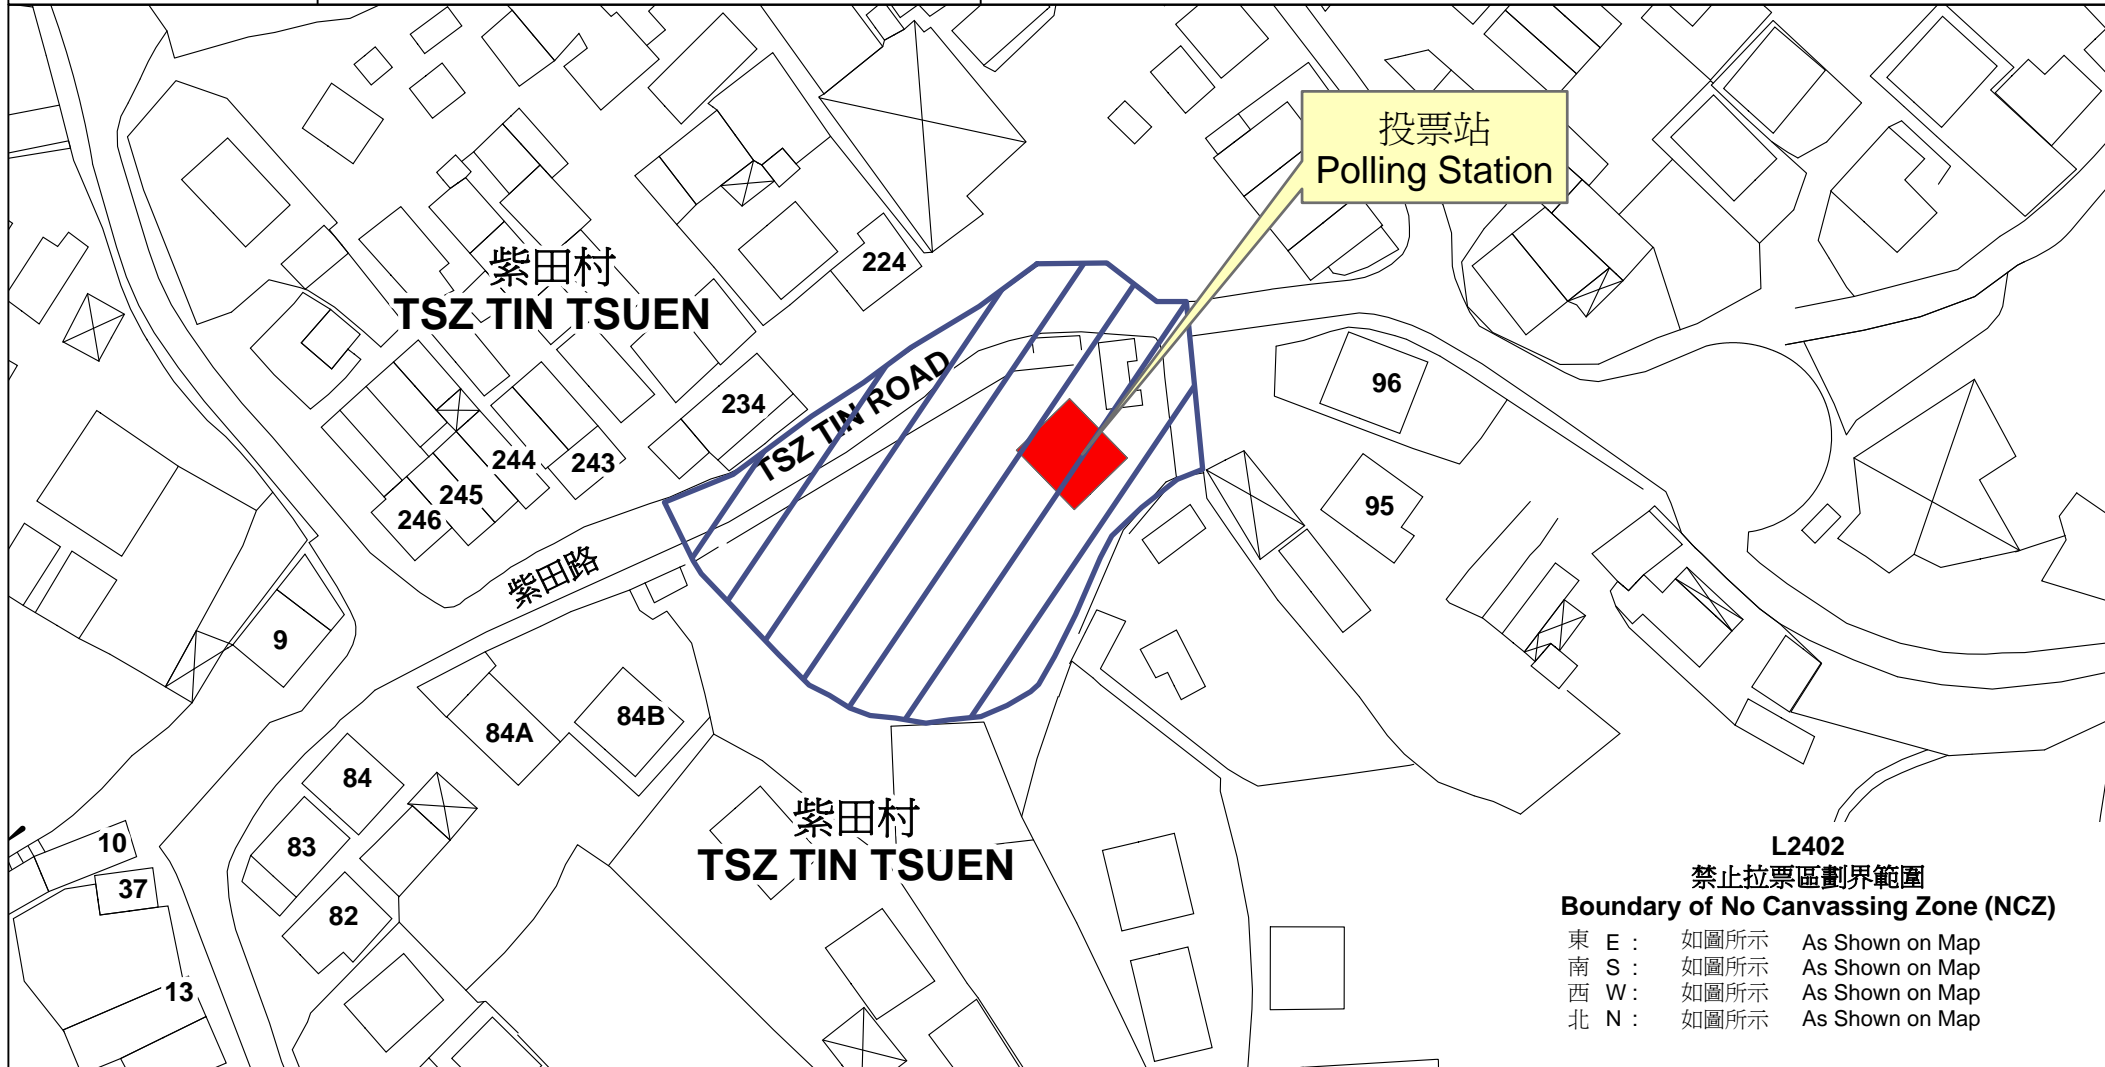

投票站位置圖和禁止拉票區

Polling Station - Location Plan & No Canvassing Zone

投票站編號 Polling Station Code	地方選區編號及名稱 Code & Name of Geographical Constituency	名稱及地址 Name & Address
<b>L2402</b>	<b>LC4 新界西 NEW TERRITORIES WEST</b>	屯門紫田村村公所 新界屯門紫田路紫田村93號 <b>Tuen Mun Tsz Tin Tsuen Village Office</b> 93 Tsz Tin Tsuen, Tsz Tin Road, Tuen Mun, New Territories

**L2402**  
禁止拉票區劃界範圍  
Boundary of No Canvassing Zone (NCZ)

東 E :	如圖所示	As Shown on Map
南 S :	如圖所示	As Shown on Map
西 W :	如圖所示	As Shown on Map
北 N :	如圖所示	As Shown on Map

 禁止拉票區  
No Canvassing Zone