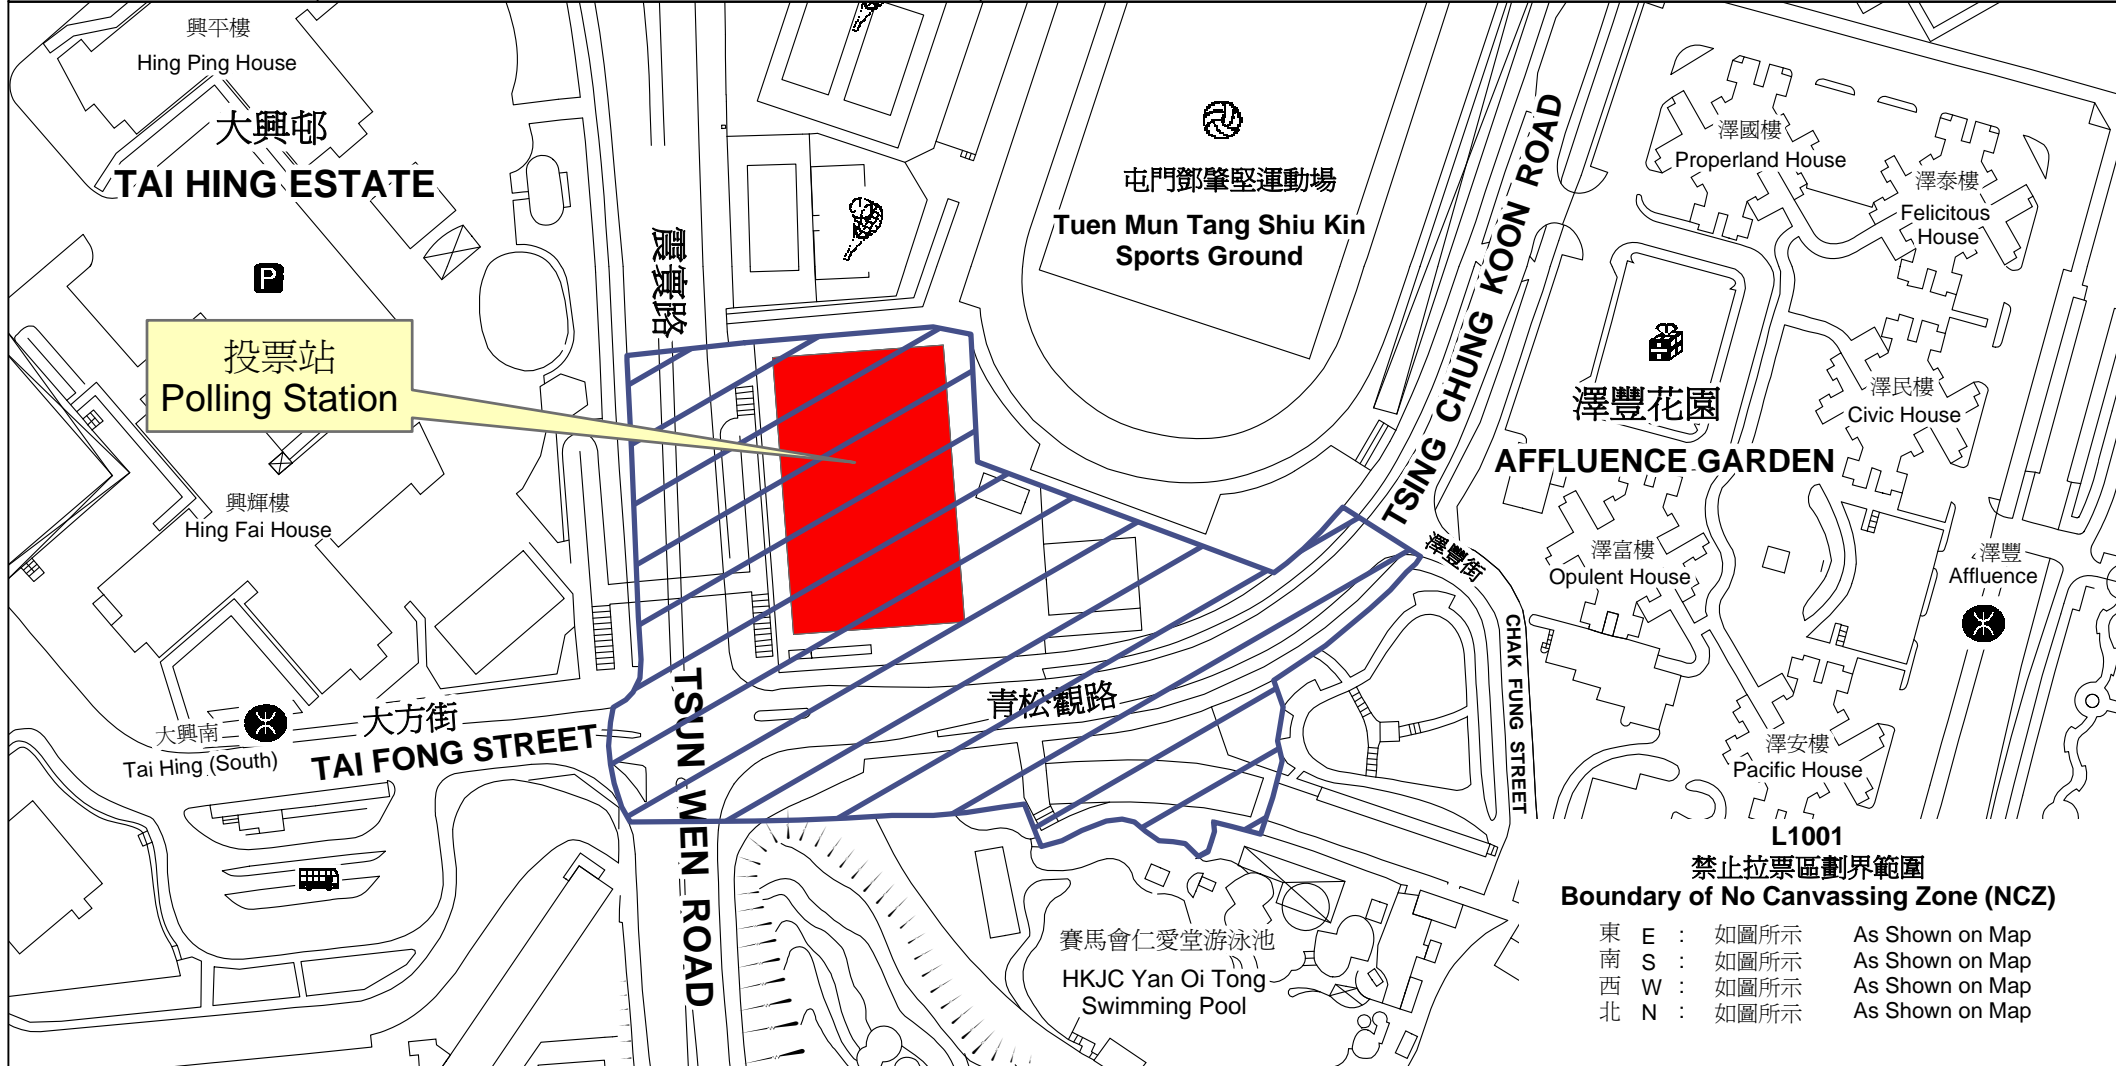

投票站位置圖和禁止拉票區 Polling Station - Location Plan & No Canvassing Zone

投票站編號 Polling Station Code	地方選區編號及名稱 Code & Name of Geographical Constituency	名稱及地址 Name & Address
L1001	LC4 新界西 NEW TERRITORIES WEST	大興體育館 新界屯門青松觀路38號 Tai Hing Sports Centre 38 Tsing Chung Koon Road, Tuen Mun, New Territories

L1001
禁止拉票區劃界範圍
Boundary of No Canvassing Zone (NCZ)

- | | | |
|-------|------|-----------------|
| 東 E : | 如圖所示 | As Shown on Map |
| 南 S : | 如圖所示 | As Shown on Map |
| 西 W : | 如圖所示 | As Shown on Map |
| 北 N : | 如圖所示 | As Shown on Map |

 禁止拉票區
No Canvassing Zone