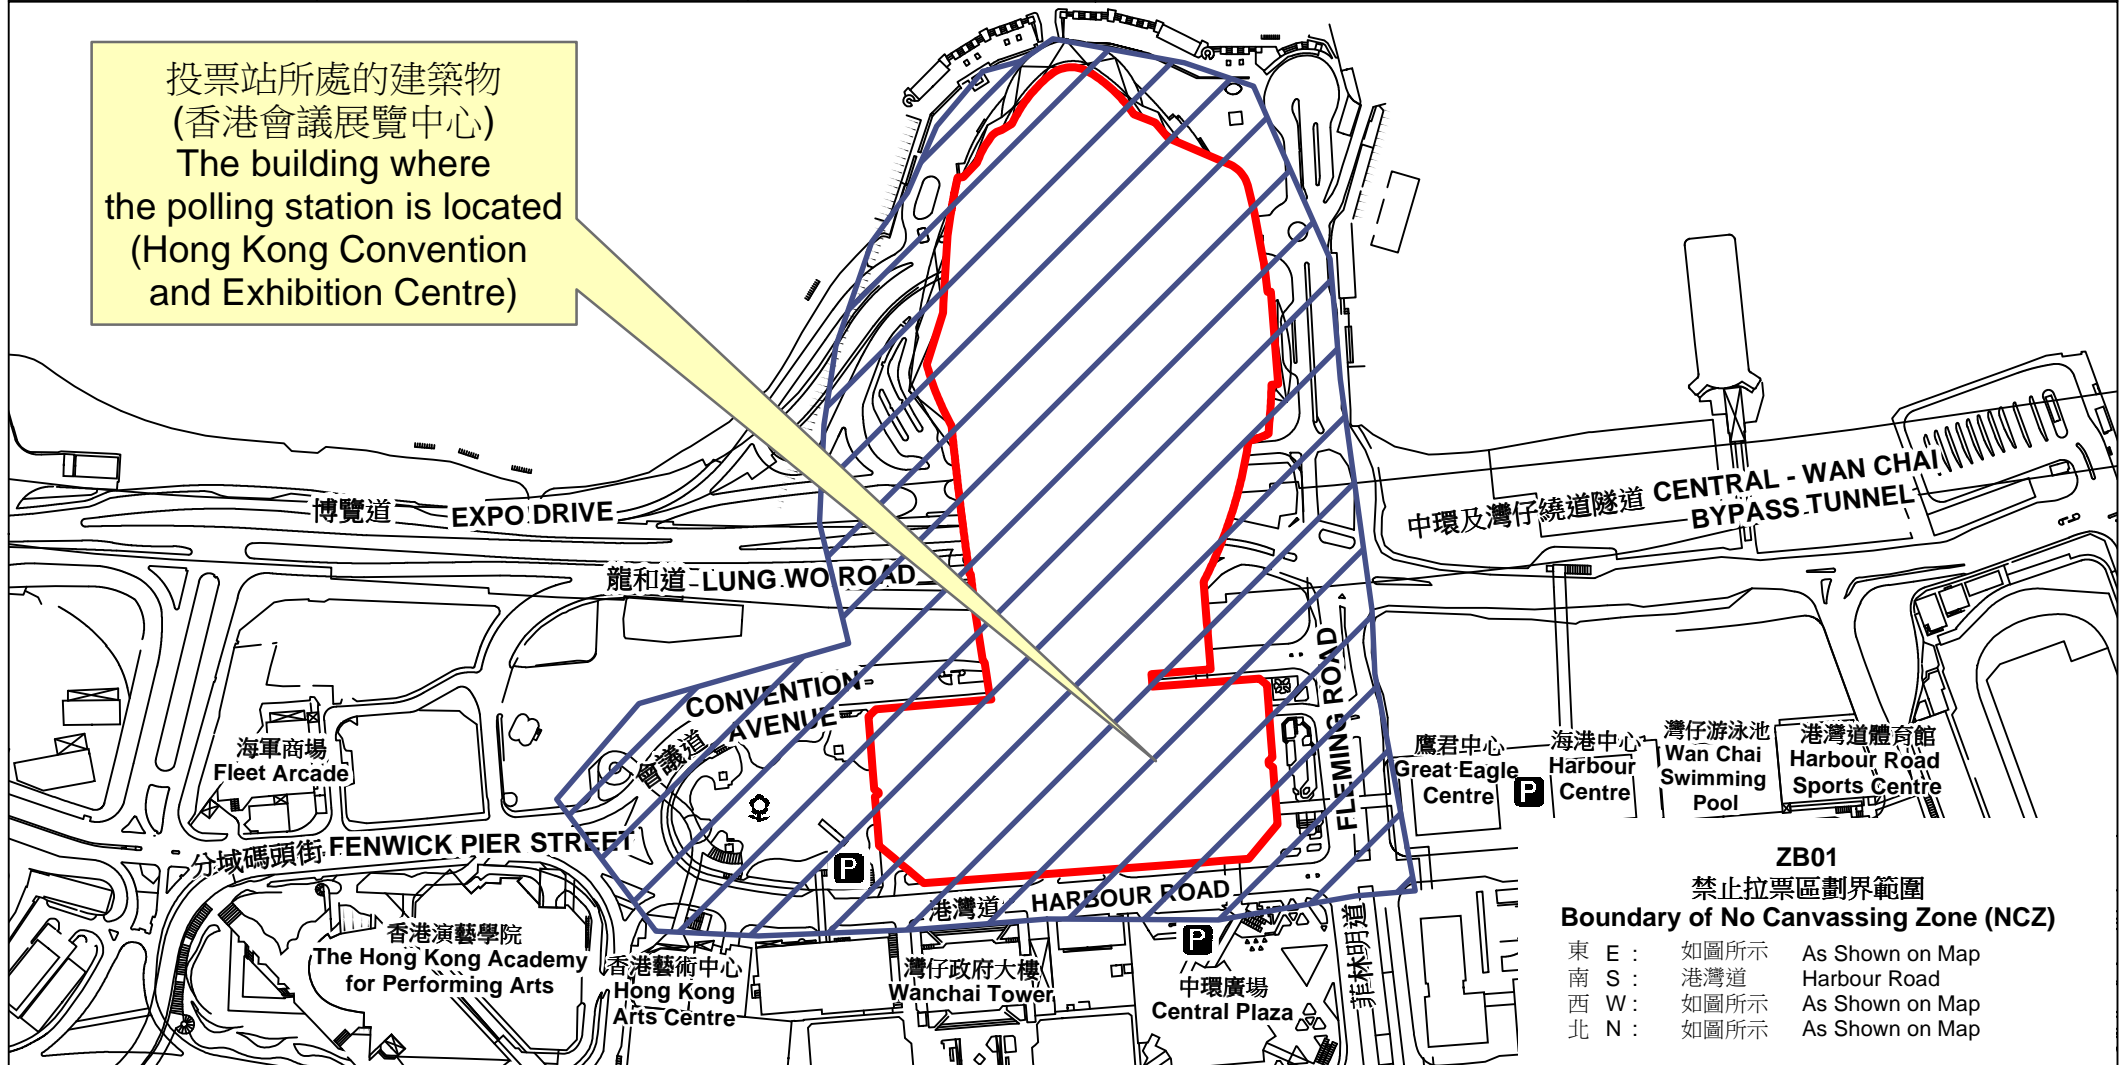

投票站位置圖和禁止拉票區

Polling Station - Location Plan & No Canvassing Zone

投票站編號 Polling Station Code	2021年選舉委員會 界別分組一般選舉 2021 Election Committee Subsector Ordinary Elections	區域名稱 Name of District	名稱及地址 Name & Address
ZB01		灣仔 WAN CHAI	香港會議展覽中心 香港灣仔博覽道1號香港會議展覽中心1樓會議廳 Hong Kong Convention and Exhibition Centre Convention Hall, 1/F, Hong Kong Convention and Exhibition Centre, 1 Expo Drive, Wan Chai, Hong Kong

投票站所處的建築物
(香港會議展覽中心)
The building where
the polling station is located
(Hong Kong Convention
and Exhibition Centre)

ZB01
禁止拉票區劃界範圍
Boundary of No Canvassing Zone (NCZ)

東 E : 如圖所示 As Shown on Map
南 S : 港灣道 Harbour Road
西 W : 如圖所示 As Shown on Map
北 N : 如圖所示 As Shown on Map

 禁止拉票區
No Canvassing Zone