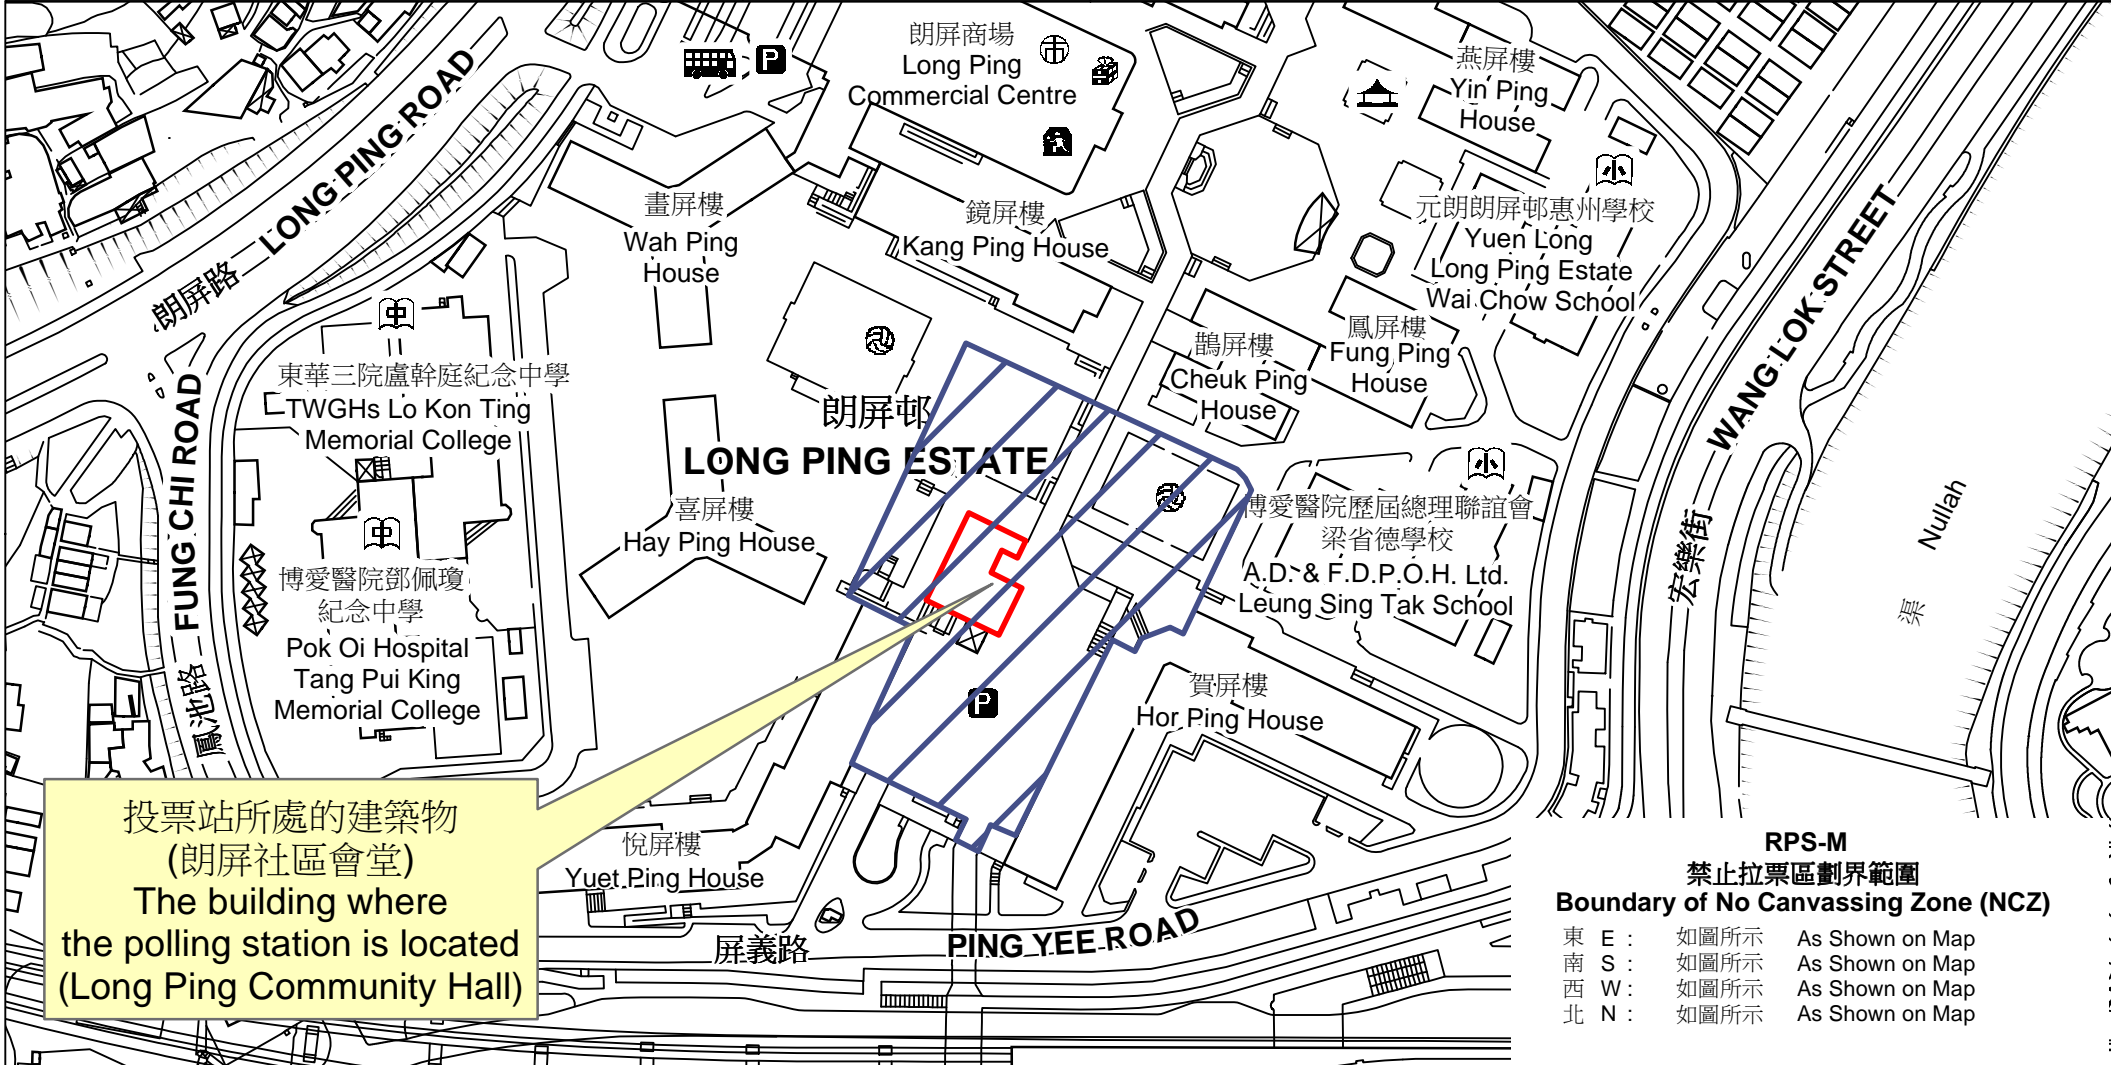

投票站位置圖和禁止拉票區

Polling Station - Location Plan & No Canvassing Zone

<p>投票站編號 Polling Station Code</p> <p><b>RPS-M</b></p>	<p>2021年選舉委員會 界別分組一般選舉 2021 Election Committee Subsector Ordinary Elections</p>	<p>區域名稱 Name of District</p> <p><b>元朗 YUEN LONG</b></p>	<p>名稱及地址 Name &amp; Address</p> <p>朗屏社區會堂 新界元朗朗屏邨平台朗屏社區會堂地下 Long Ping Community Hall G/F, Long Ping Community Hall, Long Ping Estate Podium, Yuen Long, New Territories</p>
---	---	---	---

投票站所處的建築物  
(朗屏社區會堂)  
The building where  
the polling station is located  
(Long Ping Community Hall)

**RPS-M**  
**禁止拉票區劃界範圍**  
**Boundary of No Canvassing Zone (NCZ)**  
東 E : 如圖所示 As Shown on Map  
南 S : 如圖所示 As Shown on Map  
西 W : 如圖所示 As Shown on Map  
北 N : 如圖所示 As Shown on Map

 禁止拉票區  
No Canvassing Zone