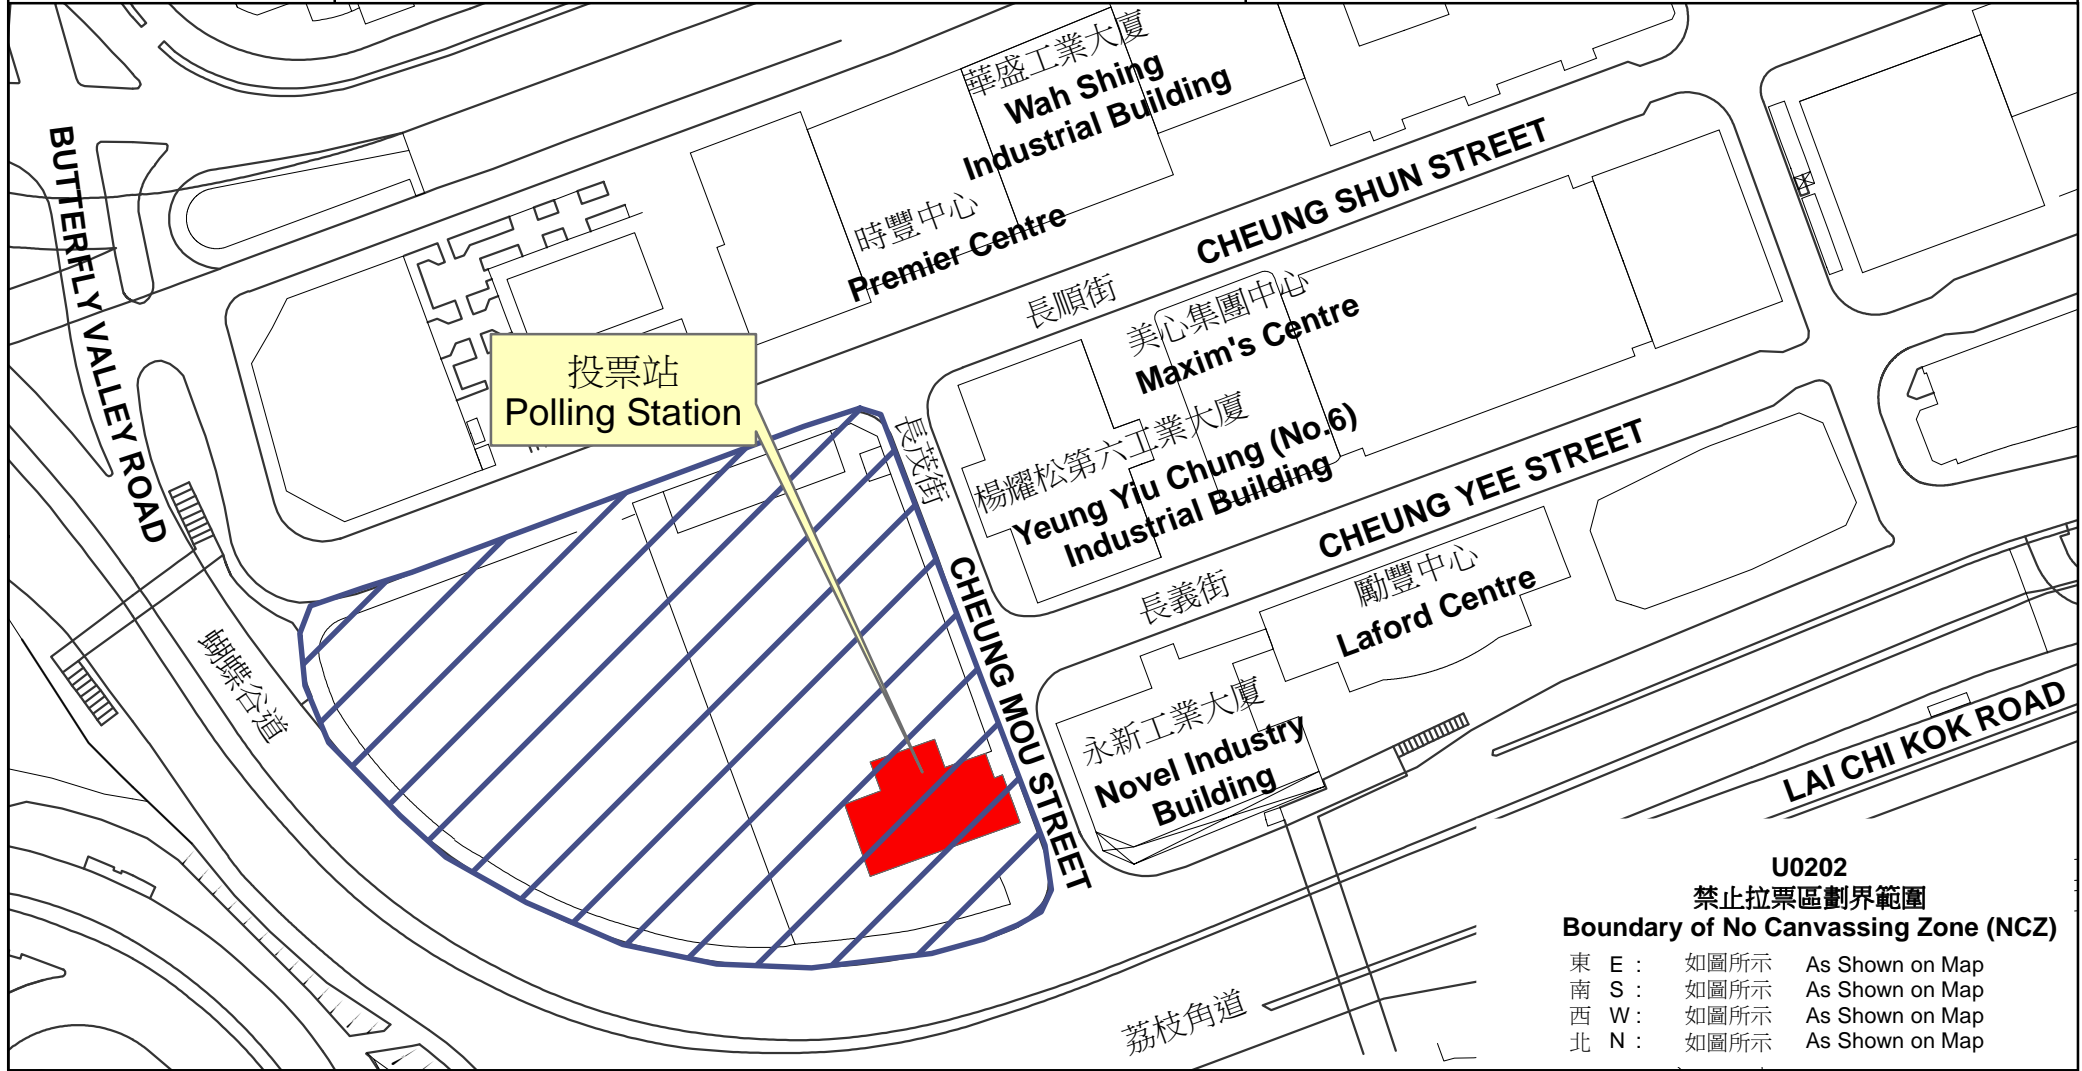

專用投票站位置圖和禁止拉票區

Dedicated Polling Station - Location Map & No Canvassing Zone

<p><u>專用投票站編號</u> <u>Dedicated Polling Station Code</u></p>	<p><u>選舉名稱</u> Name of Election</p>	<p><u>名稱及地址</u> Name & Address</p>
<p>U0202</p>	<p>2016 年選舉委員會界別分組一般選舉 2016 Election Committee Subsector Ordinary Elections</p>	<p>長沙灣警署 九龍荔枝角道880號 Cheung Sha Wan Police Station 880 Lai Chi Kok Road, Kowloon</p>

禁止拉票區
No Canvassing Zone

U0202
禁止拉票區劃界範圍
Boundary of No Canvassing Zone (NCZ)

東 E :	如圖所示	As Shown on Map
南 S :	如圖所示	As Shown on Map
西 W :	如圖所示	As Shown on Map
北 N :	如圖所示	As Shown on Map