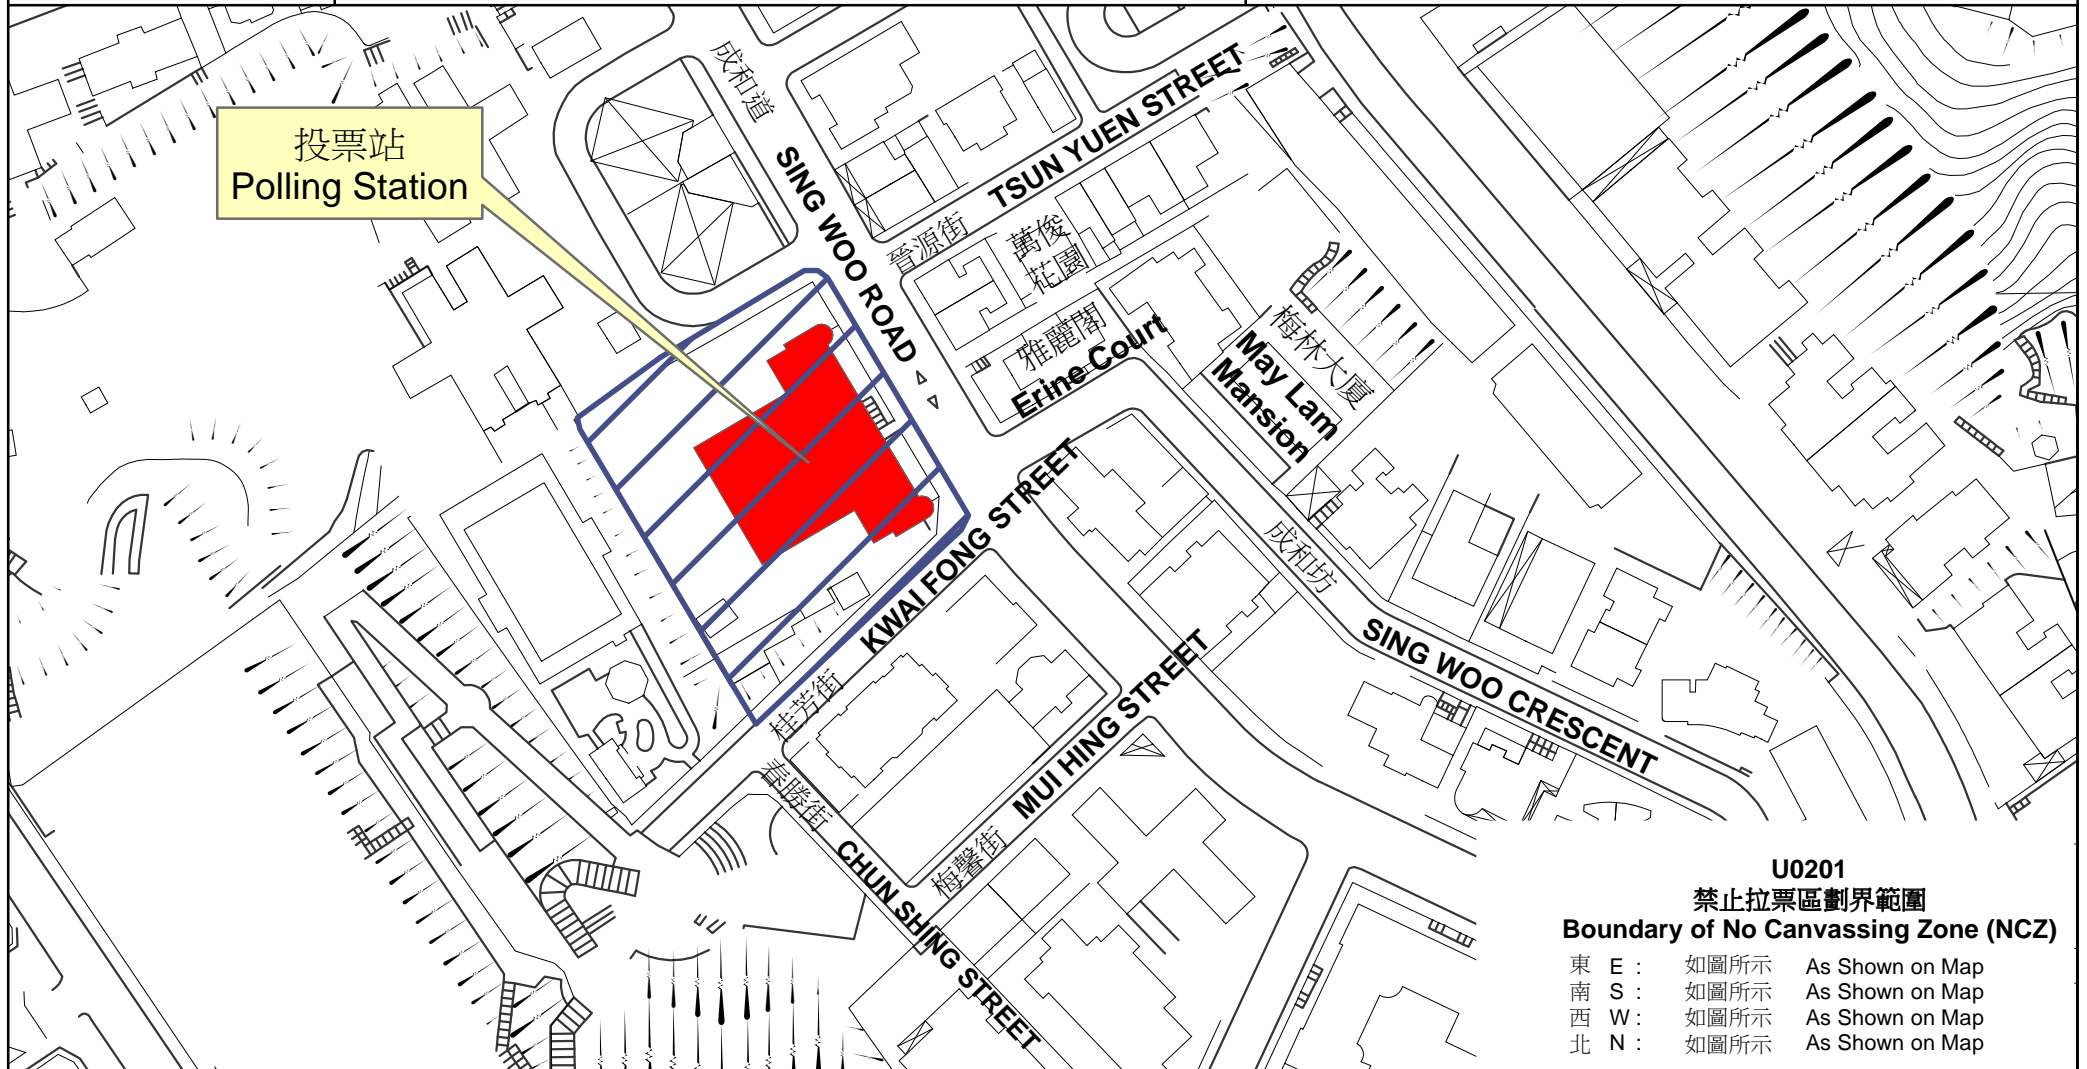

專用投票站位置圖和禁止拉票區

Dedicated Polling Station - Location Map & No Canvassing Zone

專用投票站編號 Dedicated Polling Station Code	選舉名稱 Name of Election	名稱及地址 Name & Address
<b>U0201</b>	<b>2016 年選舉委員會界別分組一般選舉 2016 Election Committee Subsector Ordinary Elections</b>	跑馬地警署 香港跑馬地成和道60號 <b>Happy Valley Police Station</b> 60 Sing Woo Road, Happy Valley, Hong Kong

**U0201**  
禁止拉票區劃界範圍  
Boundary of No Canvassing Zone (NCZ)

- |       |      |                 |
|-------|------|-----------------|
| 東 E : | 如圖所示 | As Shown on Map |
| 南 S : | 如圖所示 | As Shown on Map |
| 西 W : | 如圖所示 | As Shown on Map |
| 北 N : | 如圖所示 | As Shown on Map |

禁止拉票區  
No Canvassing Zone