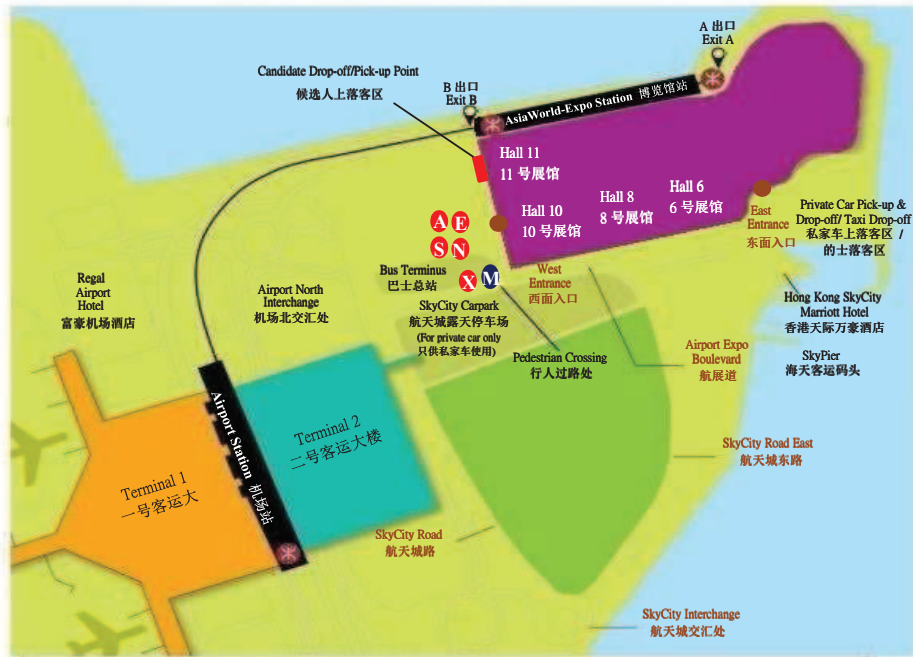

亚洲国际博览馆上落客点

Pick-up and Drop-off Point at the AsiaWorld-Expo

中央票站的入口设于亚洲国际博览馆1楼中央走廊*
Entrance of Central Counting Station located at 1/F central concourse*

- A** 线巴士站 A-route bus stop
- E** 线巴士站 E-route bus stop
- X** 线巴士站 X-route bus stop
- S** 线巴士站 S-route bus stop
- N** 线巴士站 N-route bus stop
- 主要入口 Main entrance
- M** 穿梭巴士站 (来往亚洲博览馆西面入口及尖沙咀汉口道) Shuttle bus stop (circulate route between the West Entrance of AsiaWorld-Expo and Hankow Road, Tsim Sha Tsui)

*候选人及其代理人请通过博览馆地下西面入口到11号展馆的柜台登记。

Candidates and agents should enter the Central Counting Station for registration at the reception counter at Hall 11, G/F West Entrance, AWE.

往亚洲国际博览馆的交通指示图 Transportation Guide to AsiaWorld-Expo

- 公众前往亚洲国际博览馆东面入口落客区建议路线
Recommended Route for the public to the East Entrance Drop-off point of the AsiaWorld-Expo
- 候选人前往亚洲国际博览馆西面入口专用上落客区建议路线
Recommended Route for the candidates to the West Entrance designated Drop-off point of the AsiaWorld-Expo
- 候选人由亚洲国际博览馆西面入口专用上落客区往航天城露天停车场建议路线
Recommended Route for the candidates from the West Entrance designated Drop-off point of the AsiaWorld-Expo to the SkyCity Carpark
- 公众由亚洲国际博览馆东面入口落客区往航天城露天停车场建议路线
Recommended Route for the public from the East Entrance Drop-off point of the AsiaWorld-Expo to the SkyCity Carpark
- 候选人/公众离开航天城露天停车场建议路线
Recommended Route for the candidates / public to leave the SkyCity Carpark
- ⊙ 公众/传媒/选举委员会委员须由东面入口进场, 经扶手电梯进入中央点票站
The public/media/Election Committee members to enter Central Counting Station from the East Entrance by escalator
- ⊙ 候选人及代理人须由西面入口进场前往11号展馆的柜台登记
Candidates and agents to enter Central Counting Station for registration at reception counter at Hall 11 from the West Entrance