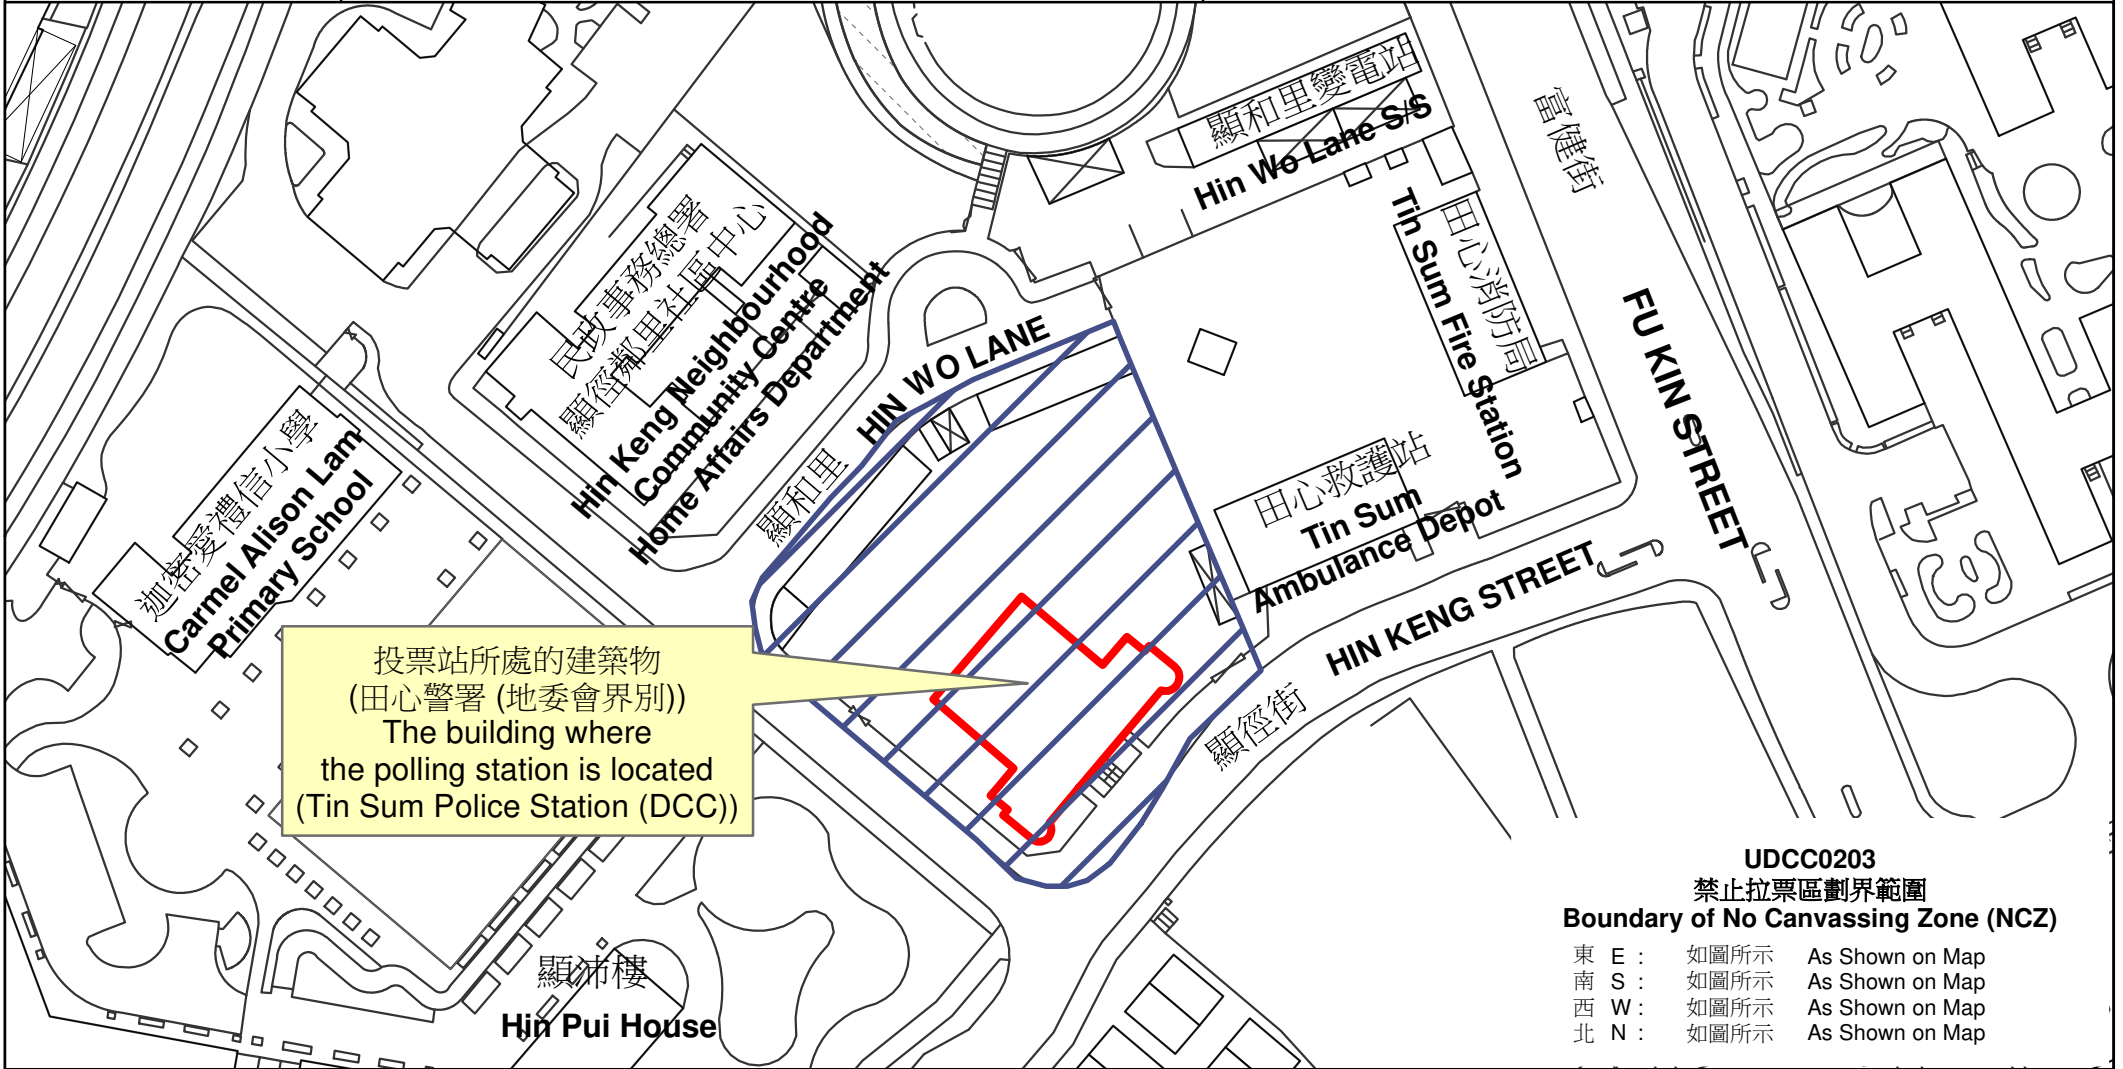

專用投票站位置圖和禁止拉票區 **Dedicated Polling Station - Location Plan & No Canvassing Zone**

| <p>專用投票站編號 Dedicated Polling Station Code</p> | <p>選舉名稱 Name of Election</p> | <p>名稱及地址 Name & Address</p> |
|---|--|--|
| <p>UDCC0203</p> | <p>2023 年區議會一般選舉 2023 District Council Ordinary Election</p> | <p>田心警署 (地委會界別) 新界沙田顯徑街2號 Tin Sum Police Station (DCC) 2 Hin Keng Street, Sha Tin, New Territories</p> |

 禁止拉票區
No Canvassing Zone

Note: According to Electoral Affairs Commission (Electoral Procedure) (District Councils) Regulation (Cap. 541F), a person must not engage in canvassing for votes within the polling station or in a no canvassing zone on the polling day.
註: 根據《選舉管理委員會(選舉程序)(區議會)規例》(第541F章), 在投票日任何人不得在投票站或禁止拉票區內從事拉票活動。