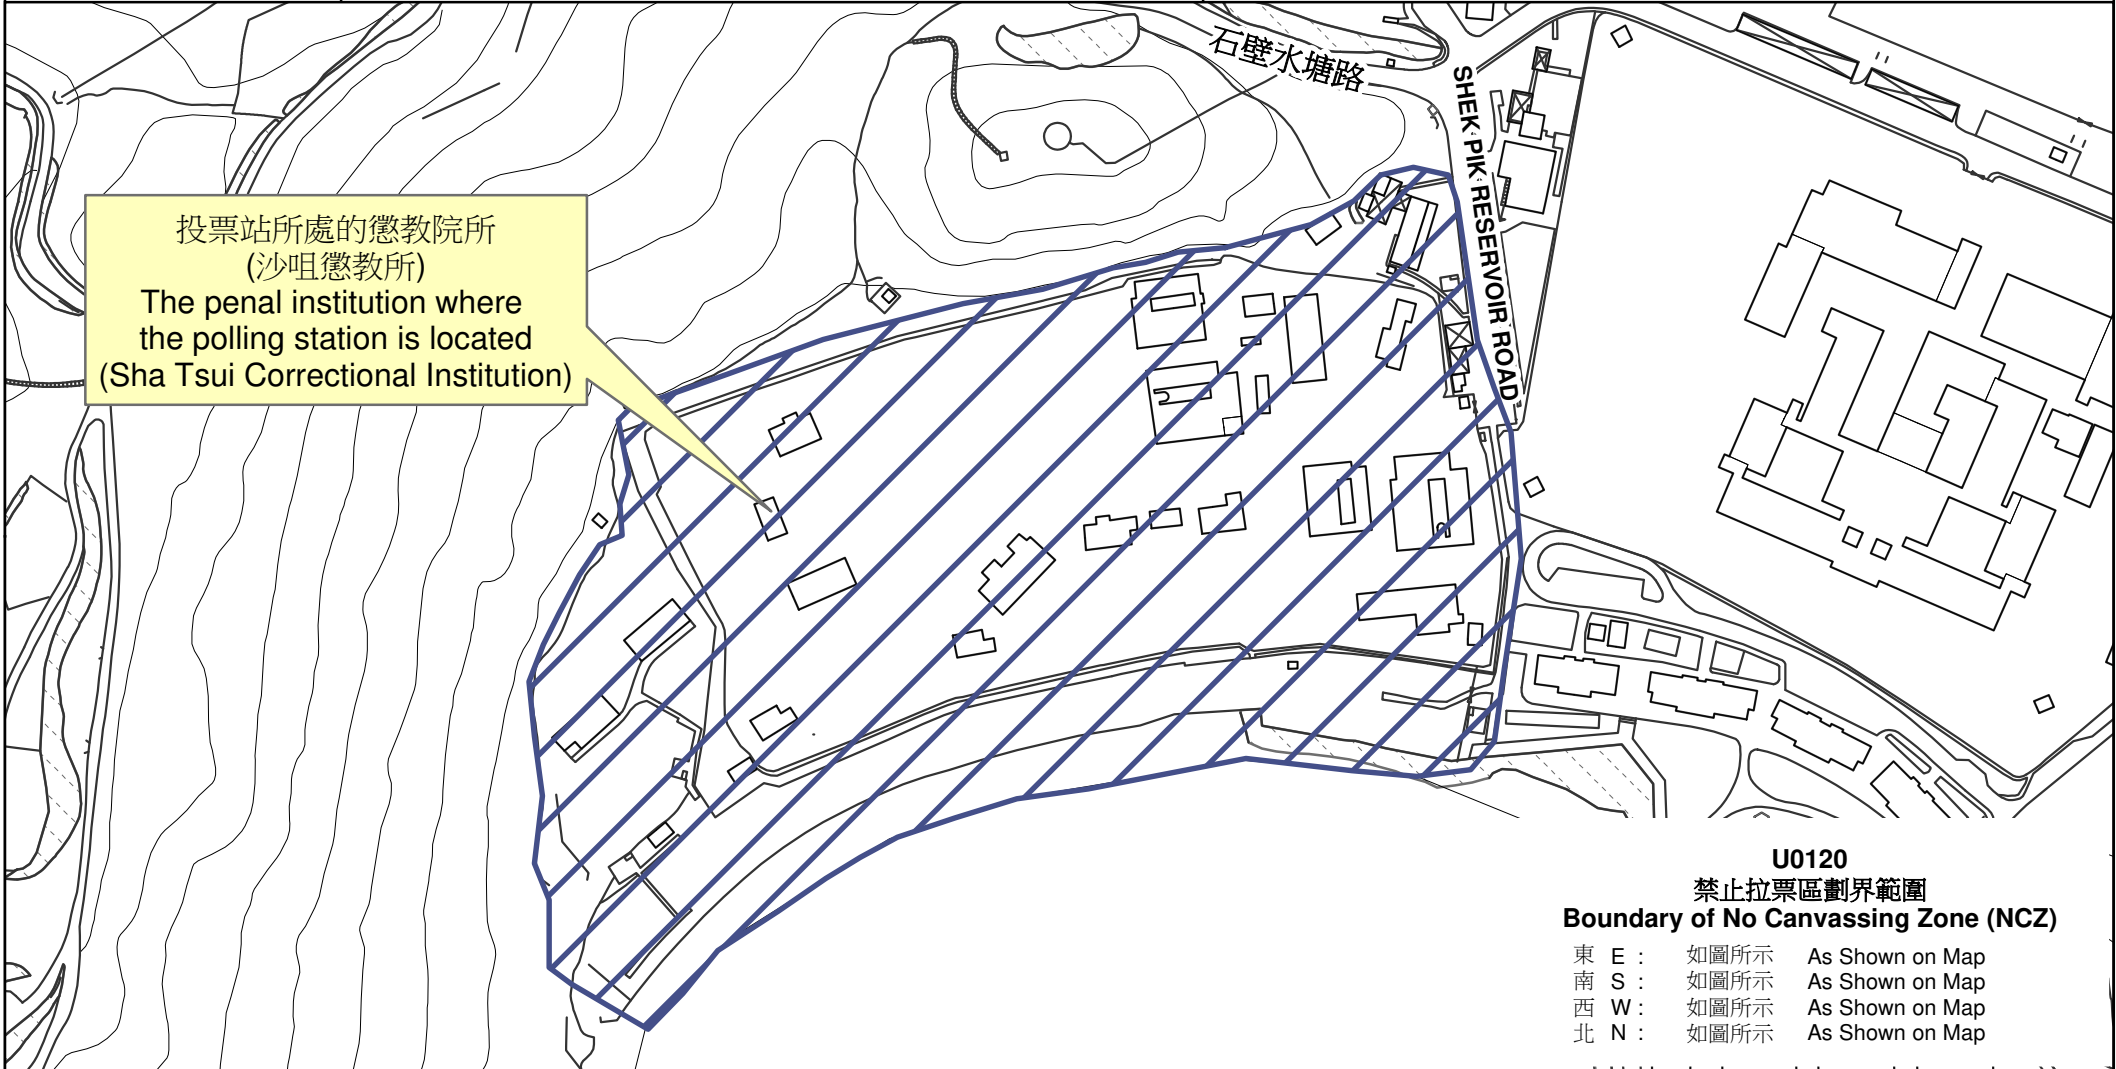

專用投票站位置圖和禁止拉票區 **Dedicated Polling Station - Location Plan & No Canvassing Zone**

<p>專用投票站編號 Dedicated Polling Station Code</p> <p>U0120</p>	<p>選舉名稱 Name of Election</p> <p>2023 年區議會一般選舉 2023 District Council Ordinary Election</p>	<p>名稱及地址 Name & Address</p> <p>沙咀懲教所 大嶼山石壁水塘道35號 Sha Tsui Correctional Institution 35 Shek Pik Reservoir Road, Lantau Island</p>
---	--	---

 禁止拉票區
No Canvassing Zone

Note: According to Electoral Affairs Commission (Electoral Procedure) (District Councils) Regulation (Cap. 541F), a person must not engage in canvassing for votes within the polling station or in a no canvassing zone on the polling day.

註: 根據《選舉管理委員會(選舉程序)(區議會)規例》(第541F章), 在投票日任何人不得在投票站或禁止拉票區內從事拉票活動。