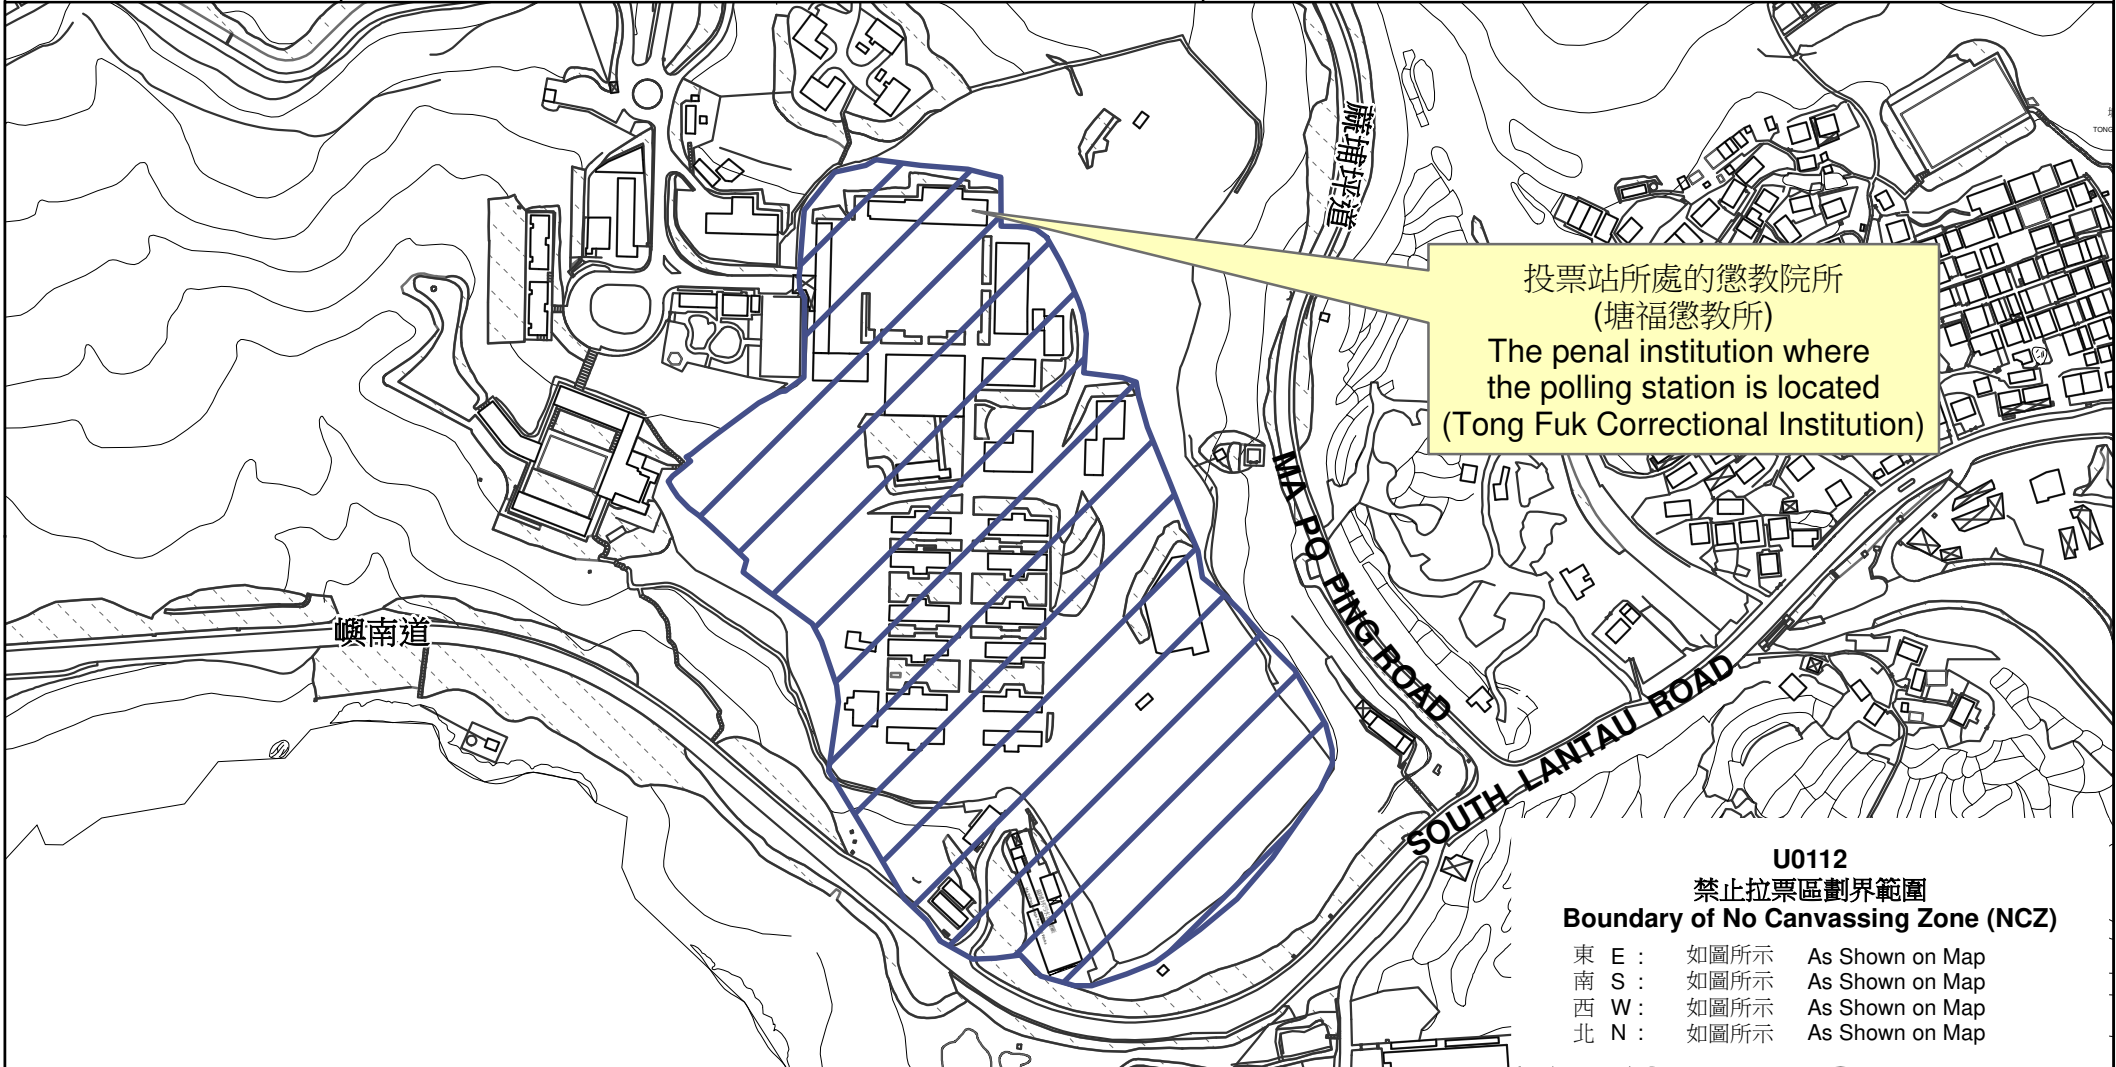

專用投票站位置圖和禁止拉票區

Dedicated Polling Station - Location Plan & No Canvassing Zone

<p>專用投票站編號 Dedicated Polling Station Code</p>	<p>選舉名稱 Name of Election</p>	<p>名稱及地址 Name & Address</p>
<p>U0112</p>	<p>2023 年區議會一般選舉 2023 District Council Ordinary Election</p>	<p>塘福懲教所 大嶼山蘇埔坪道31號 Tong Fuk Correctional Institution 31 Ma Po Ping Road, Lantau Island</p>

 禁止拉票區
No Canvassing Zone

Note: According to Electoral Affairs Commission (Electoral Procedure) (District Councils) Regulation (Cap. 541F), a person must not engage in canvassing for votes within the polling station or in a no canvassing zone on the polling day.

註: 根據《選舉管理委員會(選舉程序)(區議會)規例》(第541F章), 在投票日任何人不得在投票站或禁止拉票區內從事拉票活動。