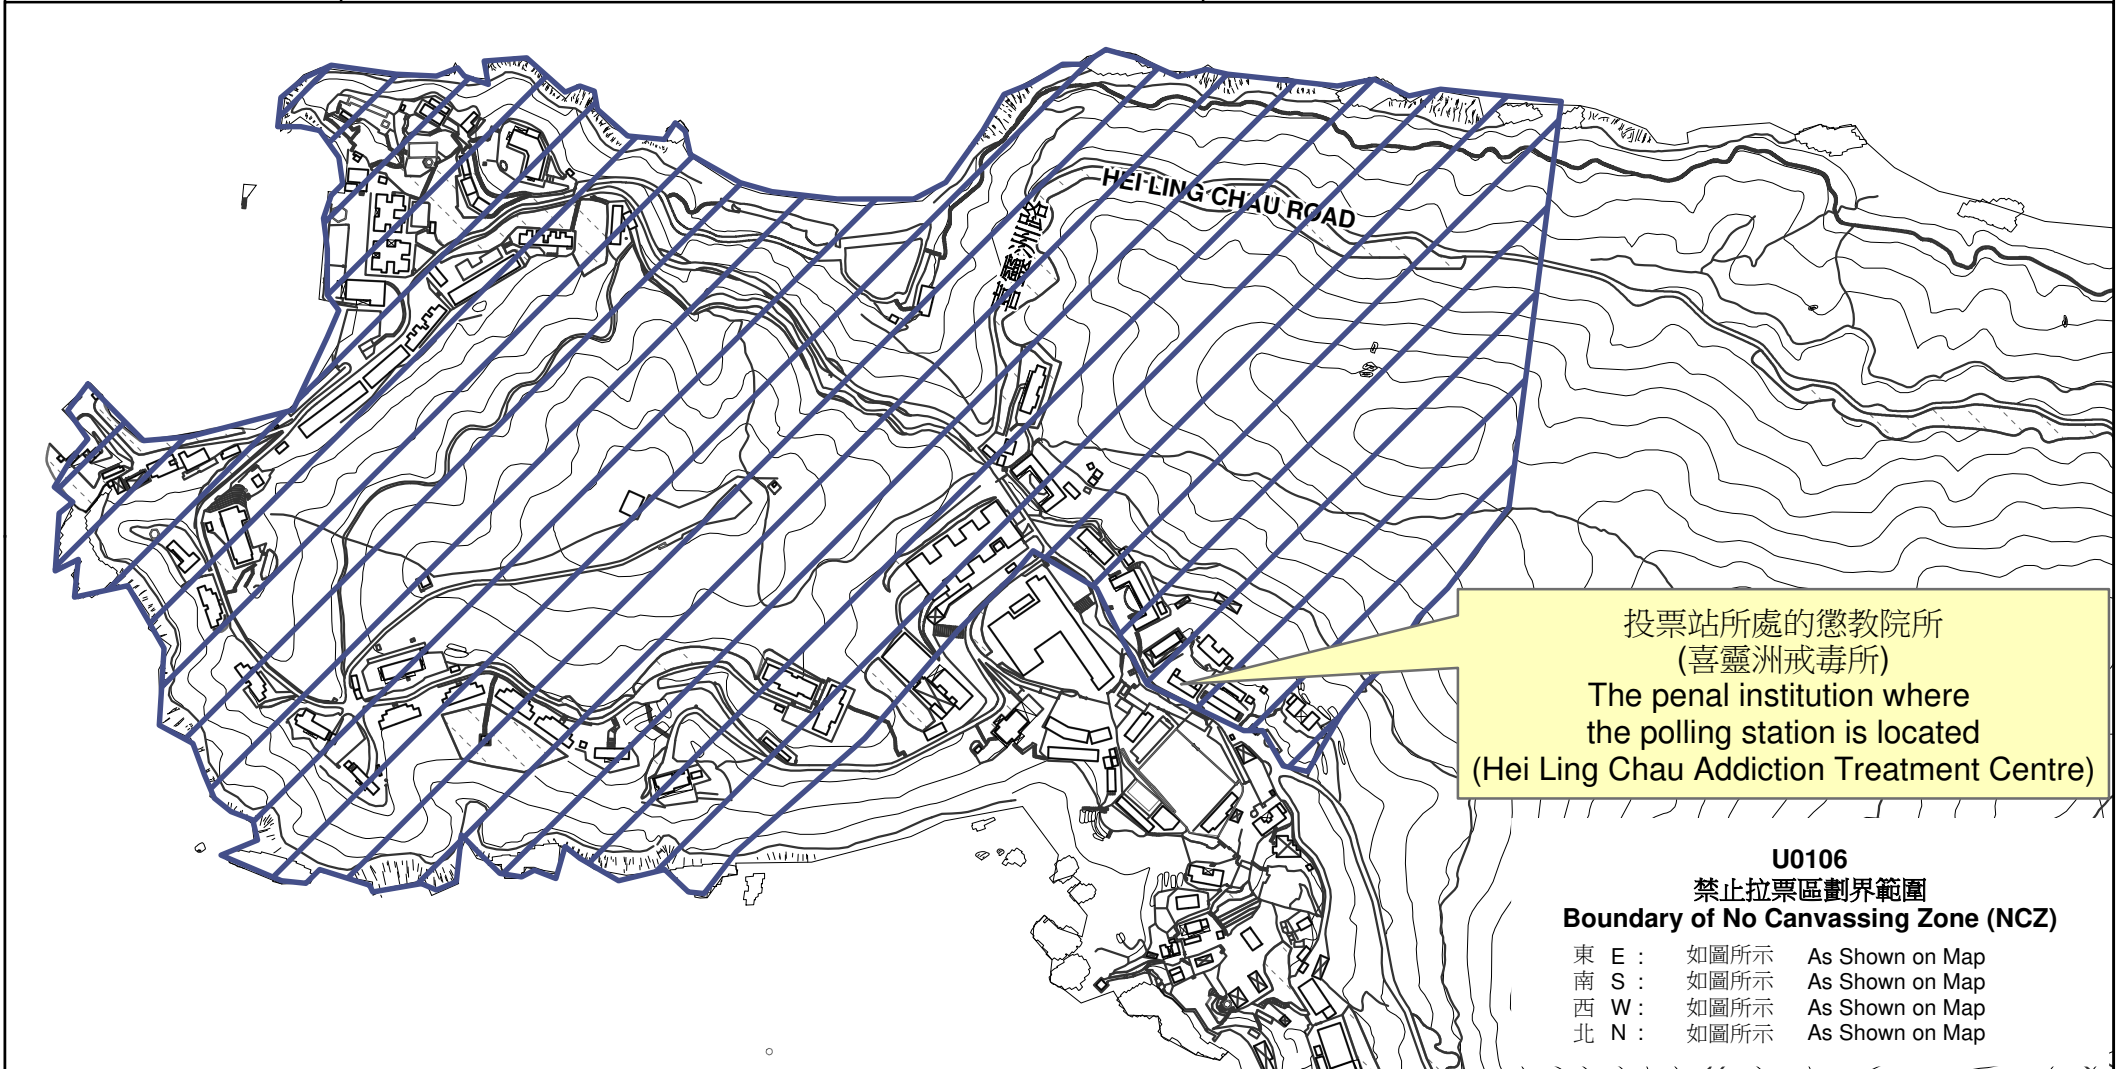

專用投票站位置圖和禁止拉票區 **Dedicated Polling Station - Location Plan & No Canvassing Zone**

<u>專用投票站編號</u> Dedicated Polling Station Code	<u>選舉名稱</u> Name of Election	<u>名稱及地址</u> Name & Address
U0106	2023 年區議會一般選舉 2023 District Council Ordinary Election	喜靈洲戒毒所 喜靈洲 Hei Ling Chau Addiction Treatment Centre Hei Ling Chau Island

投票站所處的懲教院所
 (喜靈洲戒毒所)
 The penal institution where
 the polling station is located
 (Hei Ling Chau Addiction Treatment Centre)

U0106
禁止拉票區劃界範圍
Boundary of No Canvassing Zone (NCZ)

- 東 E : 如圖所示 As Shown on Map
- 南 S : 如圖所示 As Shown on Map
- 西 W : 如圖所示 As Shown on Map
- 北 N : 如圖所示 As Shown on Map

 禁止拉票區
 No Canvassing Zone

Note: According to Electoral Affairs Commission (Electoral Procedure) (District Councils) Regulation (Cap. 541F), a person must not engage in canvassing for votes within the polling station or in a no canvassing zone on the polling day.
 註: 根據《選舉管理委員會(選舉程序)(區議會)規例》(第541F章), 在投票日任何人不得在投票站或禁止拉票區內從事拉票活動。