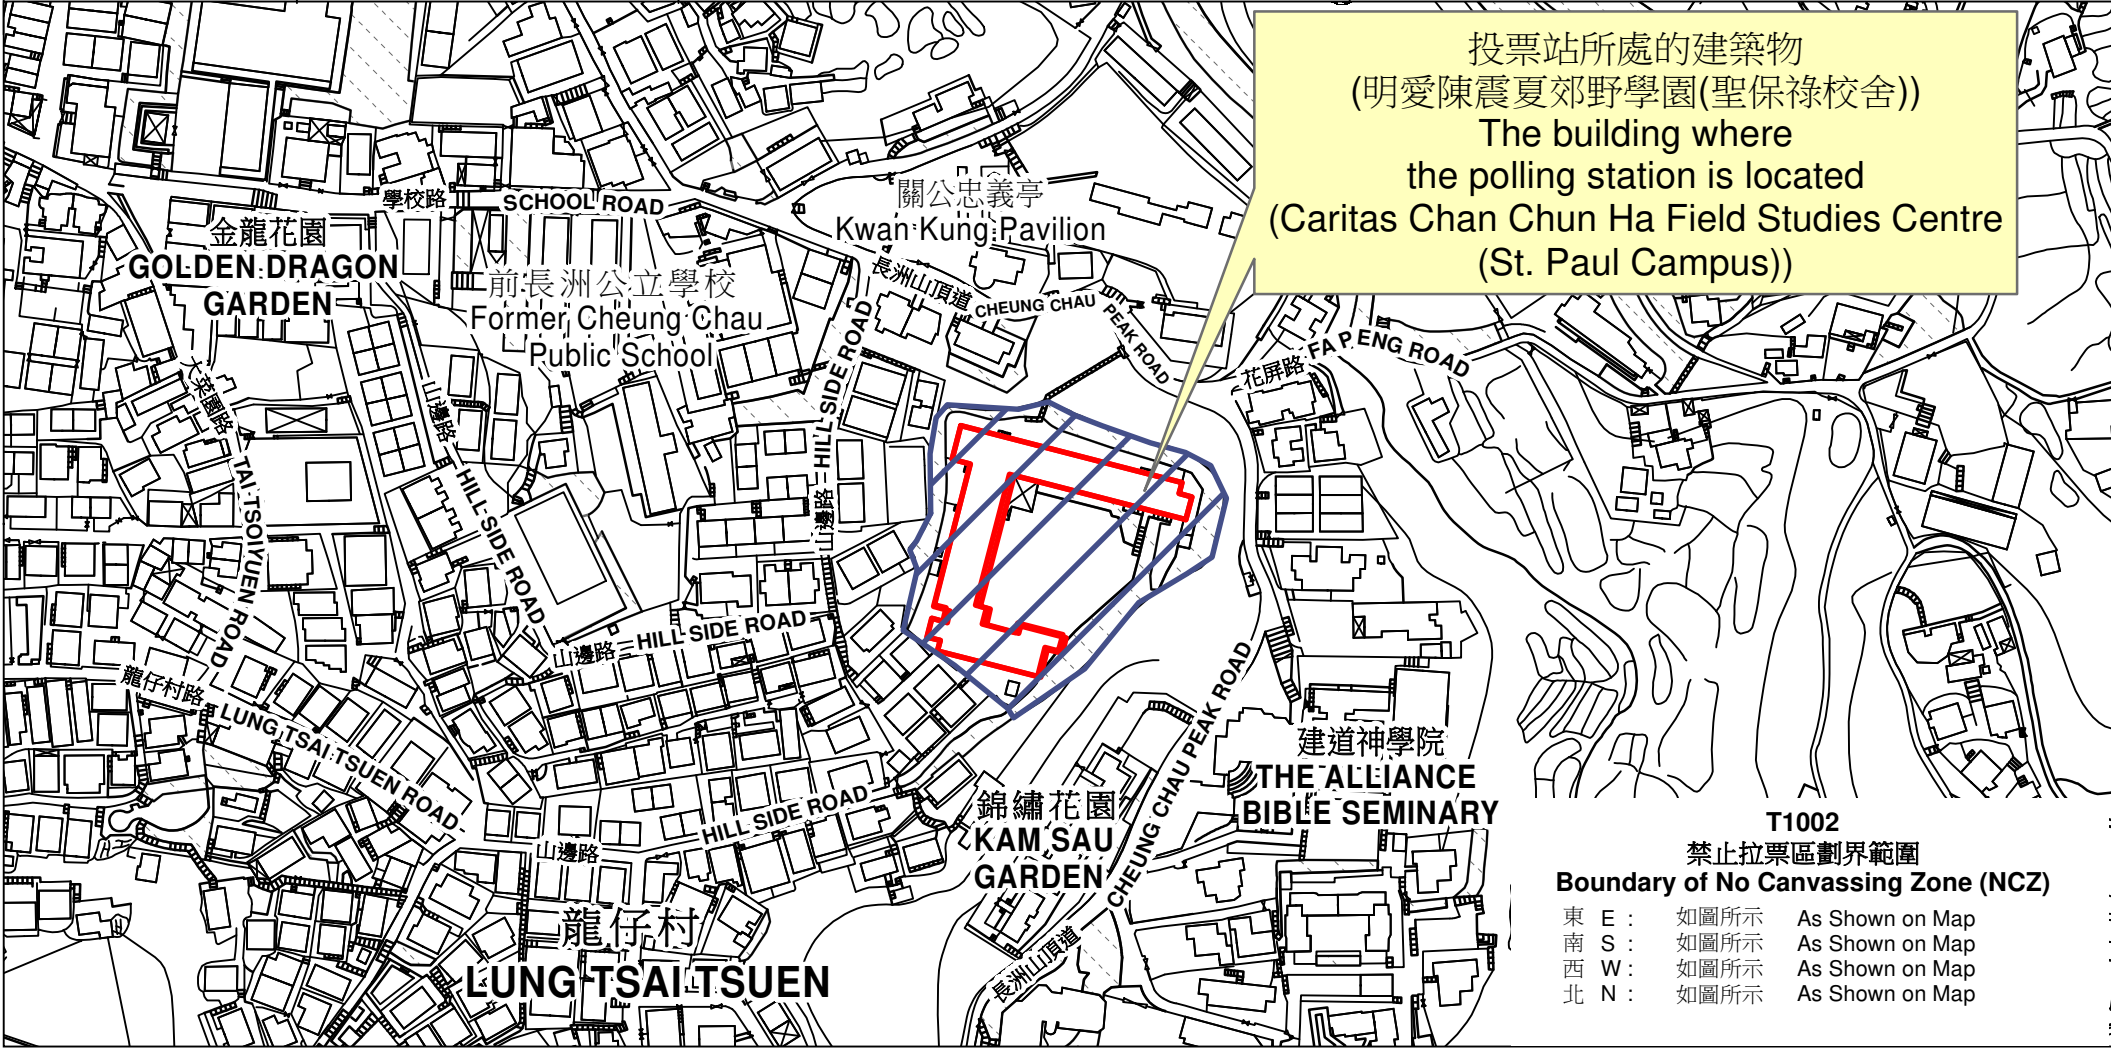

# 投票站位置圖和禁止拉票區 Polling Station - Location Plan & No Canvassing Zone

投票站編號 Polling Station Code  <b>T1002</b>	區議會名稱 Name of District Council  <b>離島 ISLANDS</b>	2023年區議會一般選舉區議會地方選區代號及名稱 Code & Name of District Council Geographical Constituency for 2023 District Council Ordinary Election  <b>T1 離島 ISLANDS</b>	名稱及地址 Name & Address  明愛陳震夏郊野學園(聖保祿校舍) 新界長洲長洲地段1139號龍仔村地下 <b>Caritas Chan Chun Ha Field Studies Centre (St. Paul Campus)</b> G/F, C.C. Lot No.1139, Lung Tsai Tsuen, Cheung Chau, New Territories
---	--	--	--

**T1002**  
**禁止拉票區劃界範圍**  
**Boundary of No Canvassing Zone (NCZ)**  
 東 E : 如圖所示 As Shown on Map  
 南 S : 如圖所示 As Shown on Map  
 西 W : 如圖所示 As Shown on Map  
 北 N : 如圖所示 As Shown on Map

 禁止拉票區  
No Canvassing Zone