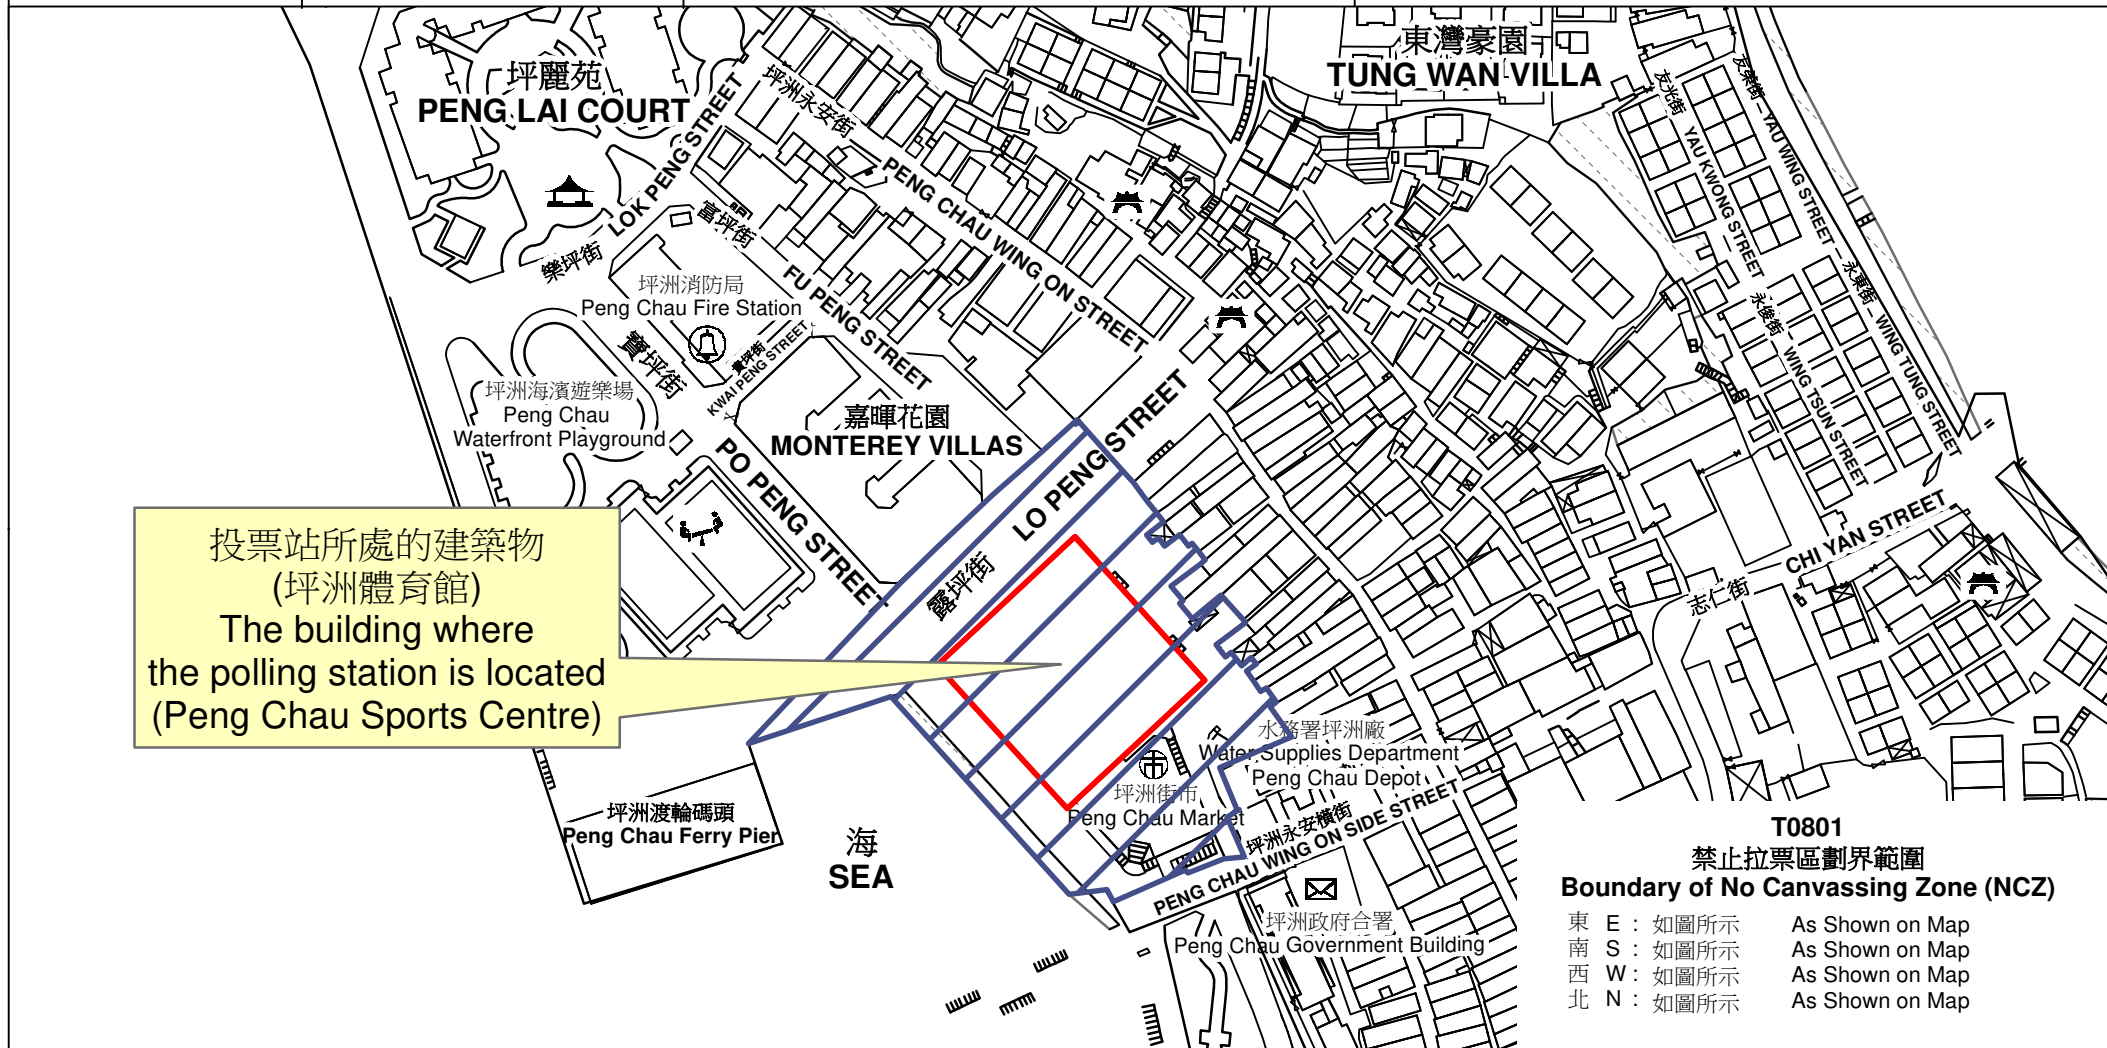

投票站位置圖和禁止拉票區 Polling Station - Location Plan & No Canvassing Zone

投票站編號 Polling Station Code	區議會名稱 Name of District Council	2023年區議會一般選舉區議會地方選區代號及名稱 Code & Name of District Council Geographical Constituency for 2023 District Council Ordinary Election	名稱及地址 Name & Address
T0801	離島 ISLANDS	T1 離島 ISLANDS	坪洲體育館 新界坪洲寶坪街6號坪洲市政大廈地下 Peng Chau Sports Centre G/F, Peng Chau Municipal Services Building, 6 Po Peng Street, Peng Chau, New Territories

投票站所處的建築物
(坪洲體育館)
The building where
the polling station is located
(Peng Chau Sports Centre)

T0801
禁止拉票區劃界範圍
Boundary of No Canvassing Zone (NCZ)

東 E : 如圖所示 As Shown on Map
南 S : 如圖所示 As Shown on Map
西 W : 如圖所示 As Shown on Map
北 N : 如圖所示 As Shown on Map

 禁止拉票區
No Canvassing Zone