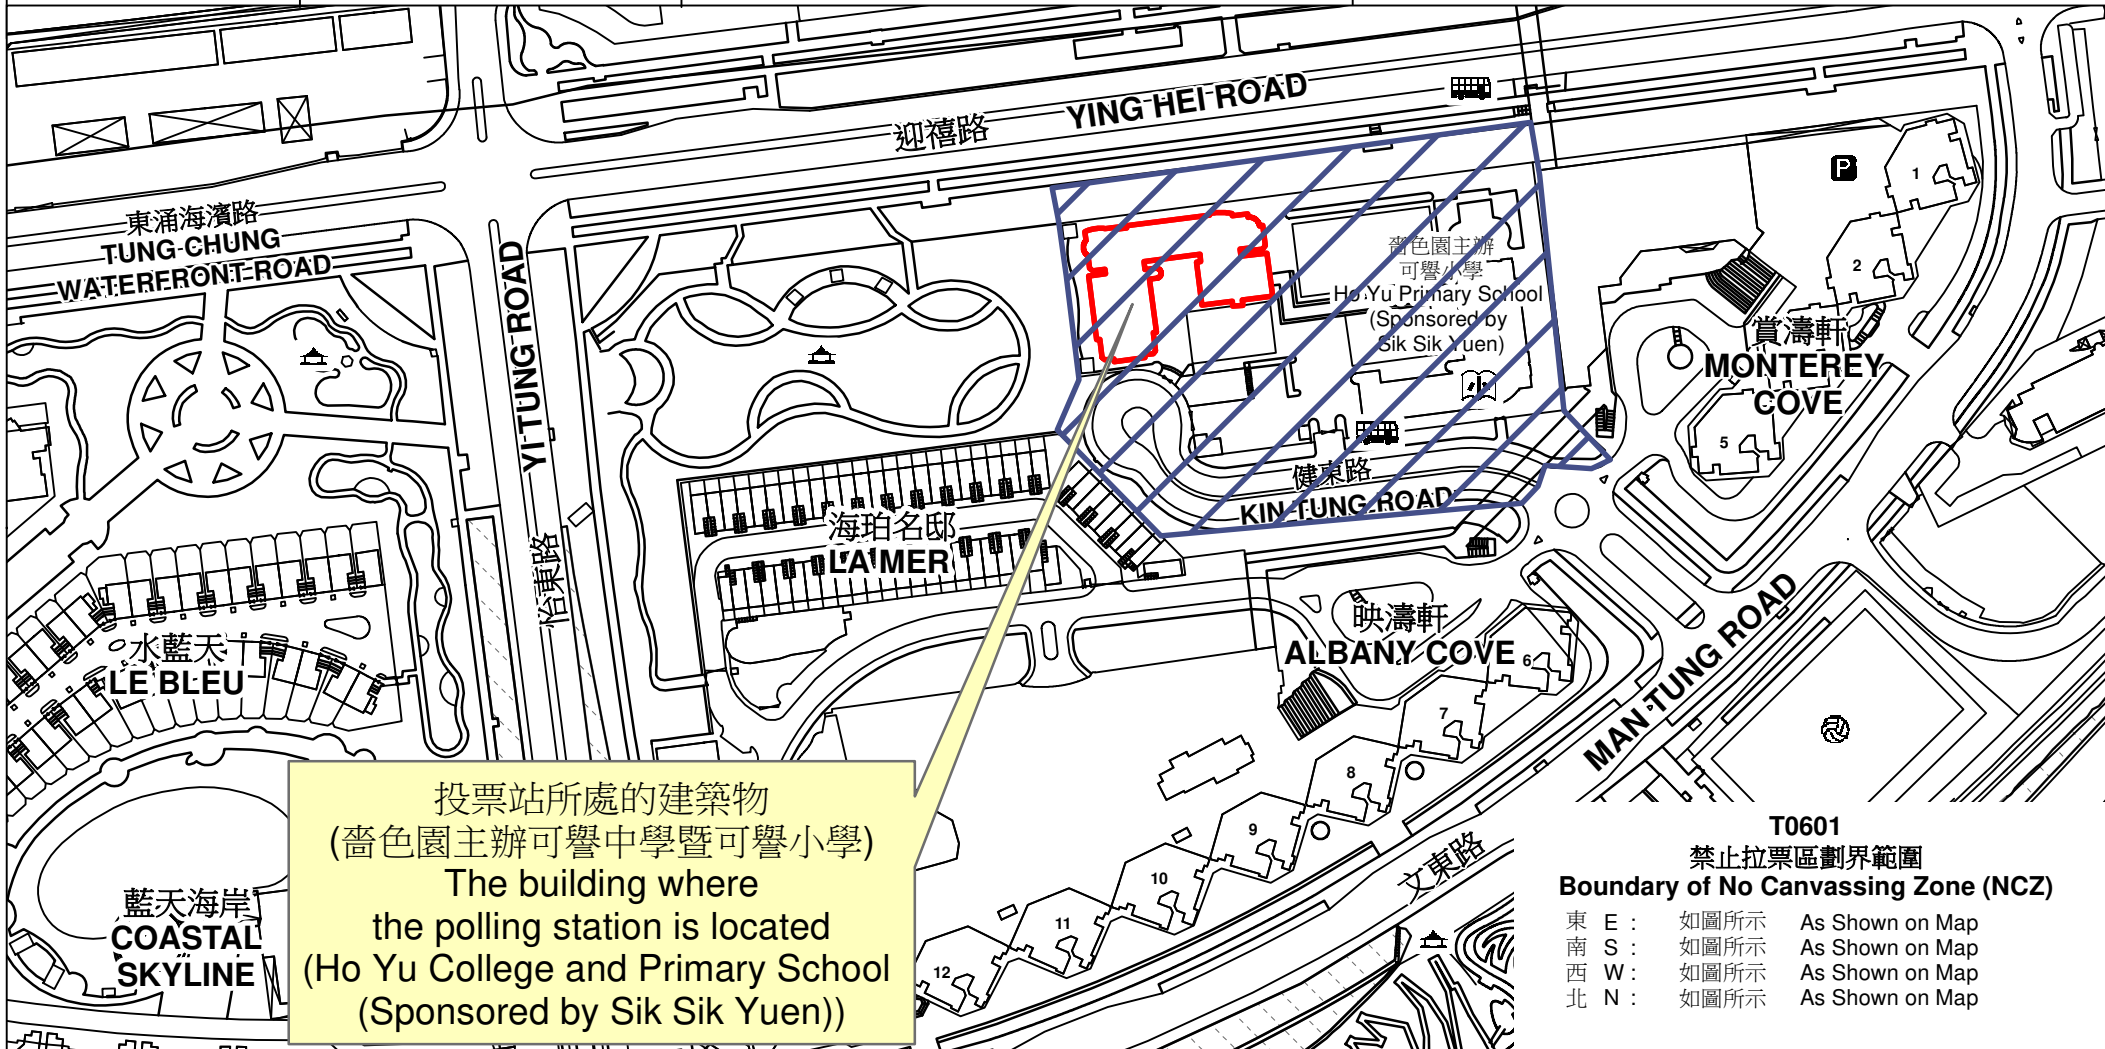

投票站位置圖和禁止拉票區 Polling Station - Location Plan & No Canvassing Zone

投票站編號 Polling Station Code	區議會名稱 Name of District Council	2023年區議會一般選舉區議會地方選區代號及名稱 Code & Name of District Council Geographical Constituency for 2023 District Council Ordinary Election	名稱及地址 Name & Address
T0601	離島 ISLANDS	T1 離島 ISLANDS	齋色園主辦可譽中學暨可譽小學 新界大嶼山東涌健東路4-6號地下 Ho Yu College and Primary School (Sponsored by Sik Sik Yuen) G/F, 4-6 Kin Tung Road, Tung Chung, Lantau Island, New Territories

禁止拉票區
No Canvassing Zone