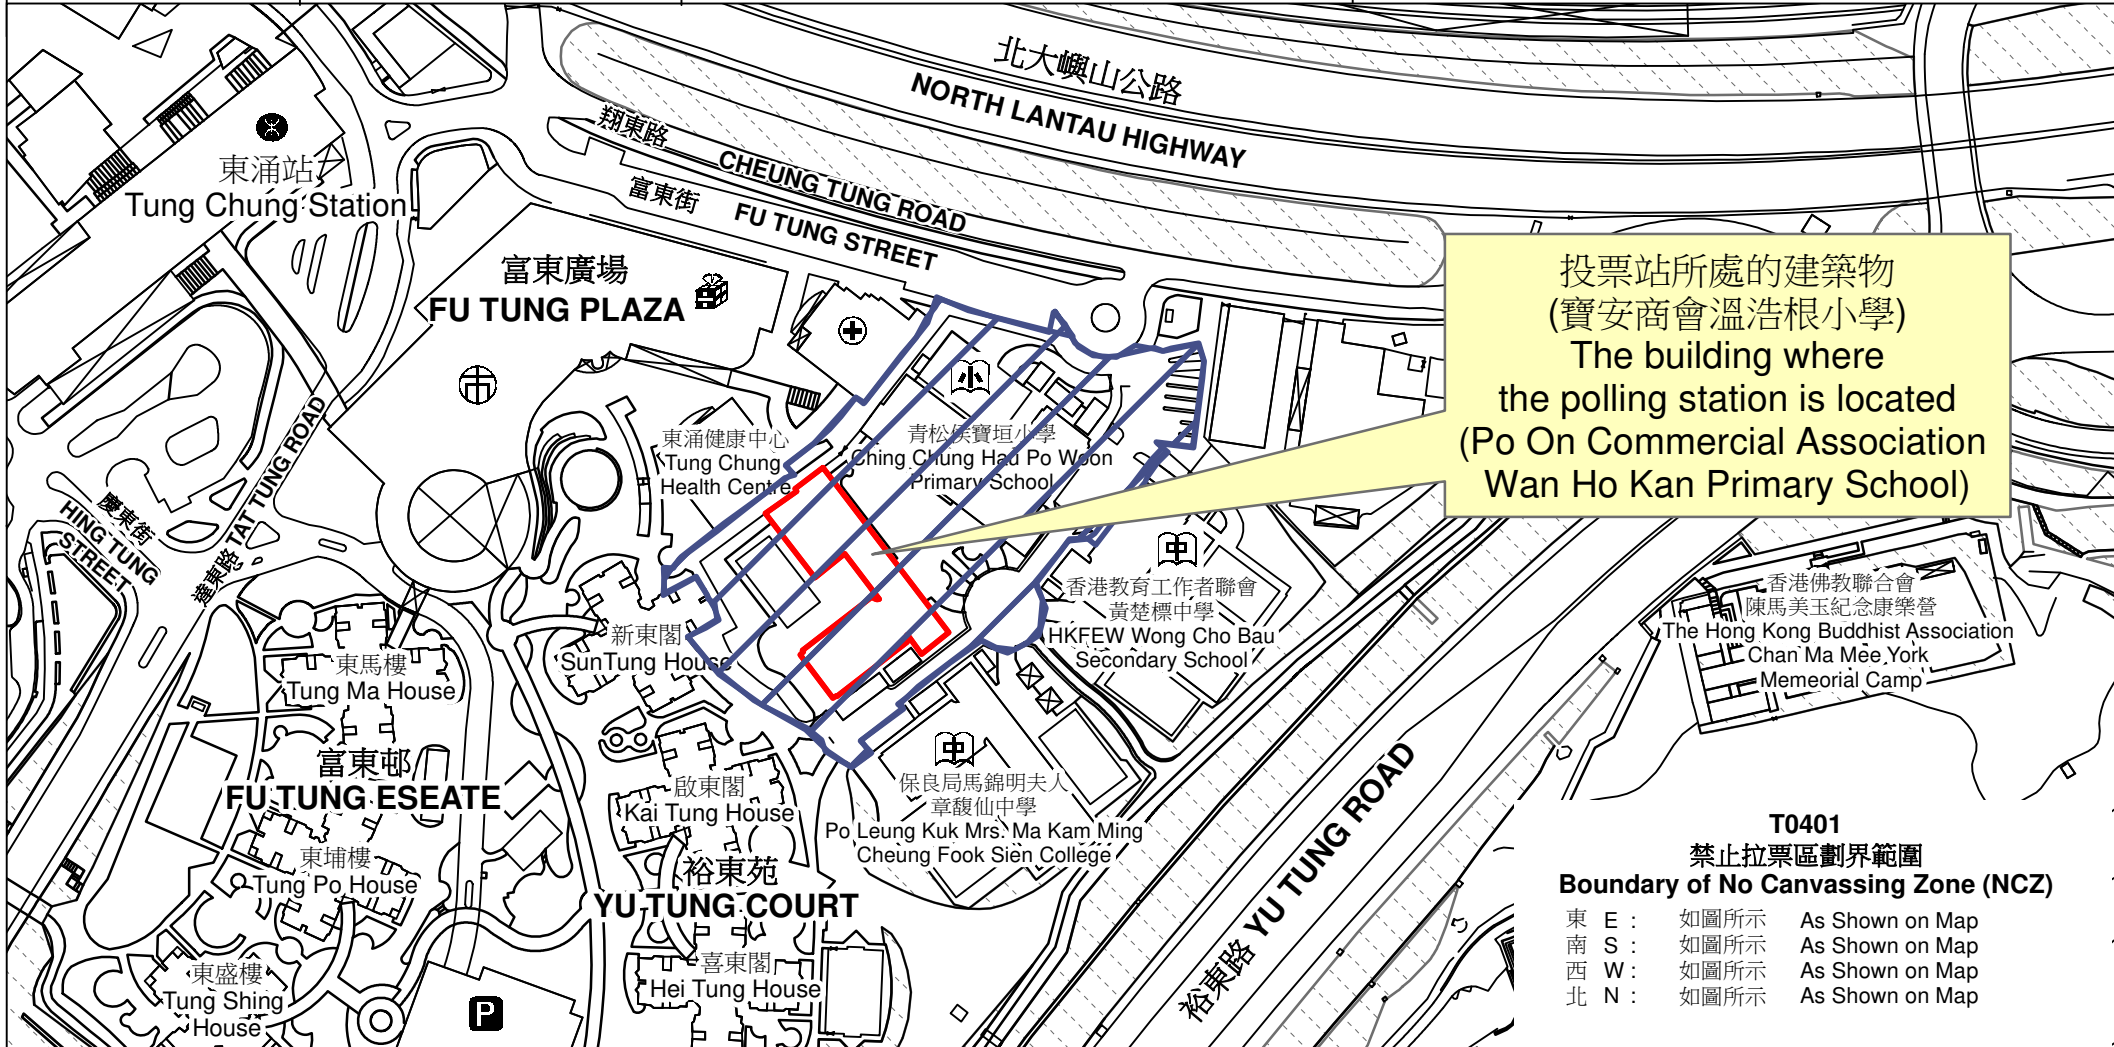

投票站位置圖和禁止拉票區 Polling Station - Location Plan & No Canvassing Zone

投票站編號 Polling Station Code	區議會名稱 Name of District Council	2023年區議會一般選舉區議會地方選區代號及名稱 Code & Name of District Council Geographical Constituency for 2023 District Council Ordinary Election	名稱及地址 Name & Address
T0401	離島 ISLANDS	T1 離島 ISLANDS	寶安商會溫浩根小學 新界大嶼山東涌富東邨第二號小學校舍地下 Po On Commercial Association Wan Ho Kan Primary School G/F, Primary School No.2, Fu Tung Estate, Tung Chung, Lantau Island, New Territories

投票站所處的建築物
(寶安商會溫浩根小學)
The building where
the polling station is located
(Po On Commercial Association
Wan Ho Kan Primary School)

T0401
禁止拉票區劃界範圍
Boundary of No Canvassing Zone (NCZ)

東 E :	如圖所示	As Shown on Map
南 S :	如圖所示	As Shown on Map
西 W :	如圖所示	As Shown on Map
北 N :	如圖所示	As Shown on Map

 禁止拉票區
No Canvassing Zone