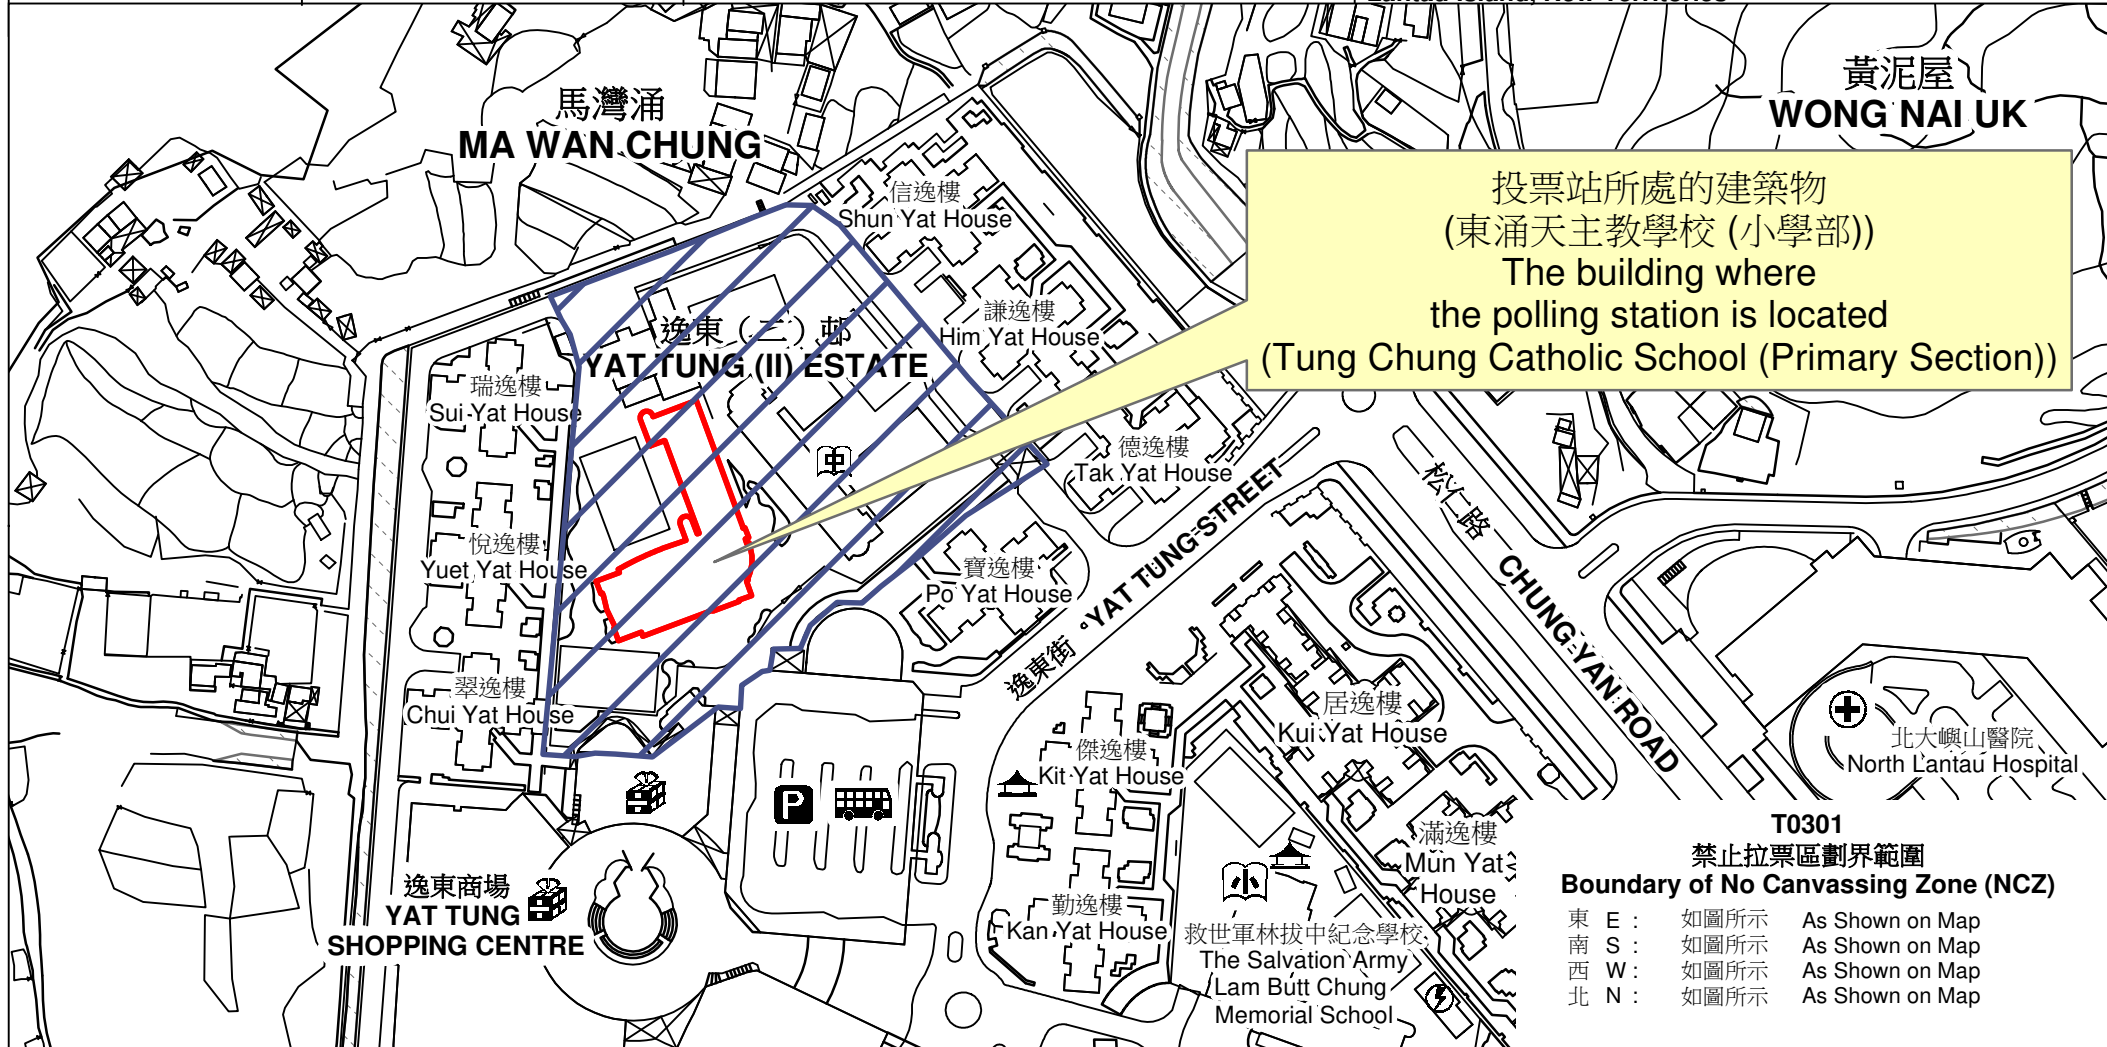

投票站位置圖和禁止拉票區 Polling Station - Location Plan & No Canvassing Zone

投票站編號 Polling Station Code	區議會名稱 Name of District Council	2023年區議會一般選舉區議會地方選區代號及名稱 Code & Name of District Council Geographical Constituency for 2023 District Council Ordinary Election	名稱及地址 Name & Address
T0301	離島 ISLANDS	T1 離島 ISLANDS	東涌天主教學校 (小學部) 新界大嶼山東涌逸東街8號逸東(二)邨東涌天主教學校(小學部)地下 Tung Chung Catholic School (Primary Section) G/F, Tung Chung Catholic School (Primary Section), Yat Tung (2) Estate, 8 Yat Tung Street, Tung Chung, Lantau Island, New Territories

T0301
禁止拉票區劃界範圍
Boundary of No Canvassing Zone (NCZ)

東 E :	如圖所示	As Shown on Map
南 S :	如圖所示	As Shown on Map
西 W :	如圖所示	As Shown on Map
北 N :	如圖所示	As Shown on Map

 禁止拉票區
No Canvassing Zone