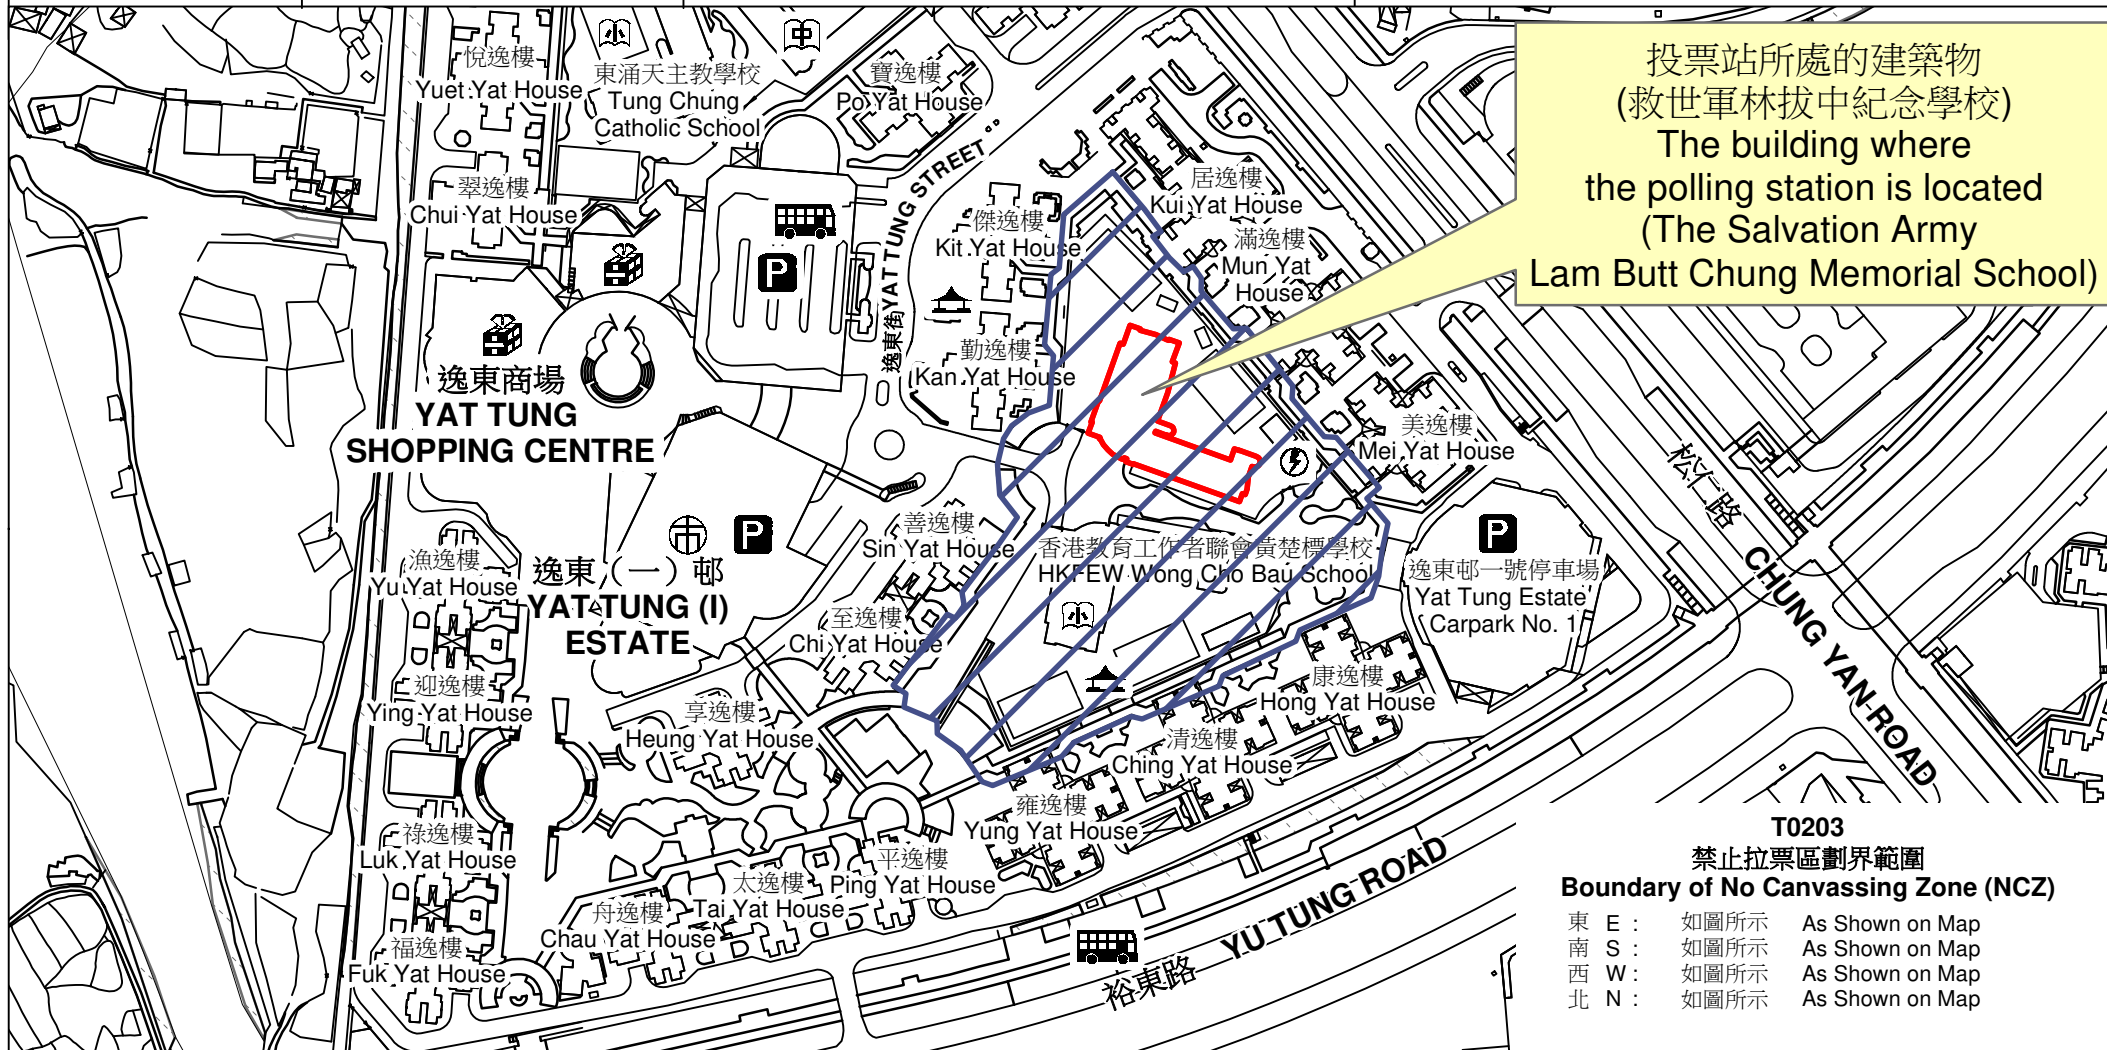

投票站位置圖和禁止拉票區 Polling Station - Location Plan & No Canvassing Zone

投票站編號 Polling Station Code	區議會名稱 Name of District Council	2023年區議會一般選舉區議會地方選區代號及名稱 Code & Name of District Council Geographical Constituency for 2023 District Council Ordinary Election	名稱及地址 Name & Address
T0203	離島 ISLANDS	T1 離島 ISLANDS	救世軍林拔中紀念學校 新界大嶼山東涌逸東邨逸東街8號地下 The Salvation Army Lam Butt Chung Memorial School G/F, 8 Yat Tung Street, Yat Tung Estate, Tung Chung, Lantau Island

投票站所處的建築物
(救世軍林拔中紀念學校)
The building where
the polling station is located
(The Salvation Army
Lam Butt Chung Memorial School)

T0203
禁止拉票區劃界範圍
Boundary of No Canvassing Zone (NCZ)

東 E :	如圖所示	As Shown on Map
南 S :	如圖所示	As Shown on Map
西 W :	如圖所示	As Shown on Map
北 N :	如圖所示	As Shown on Map

 禁止拉票區
No Canvassing Zone