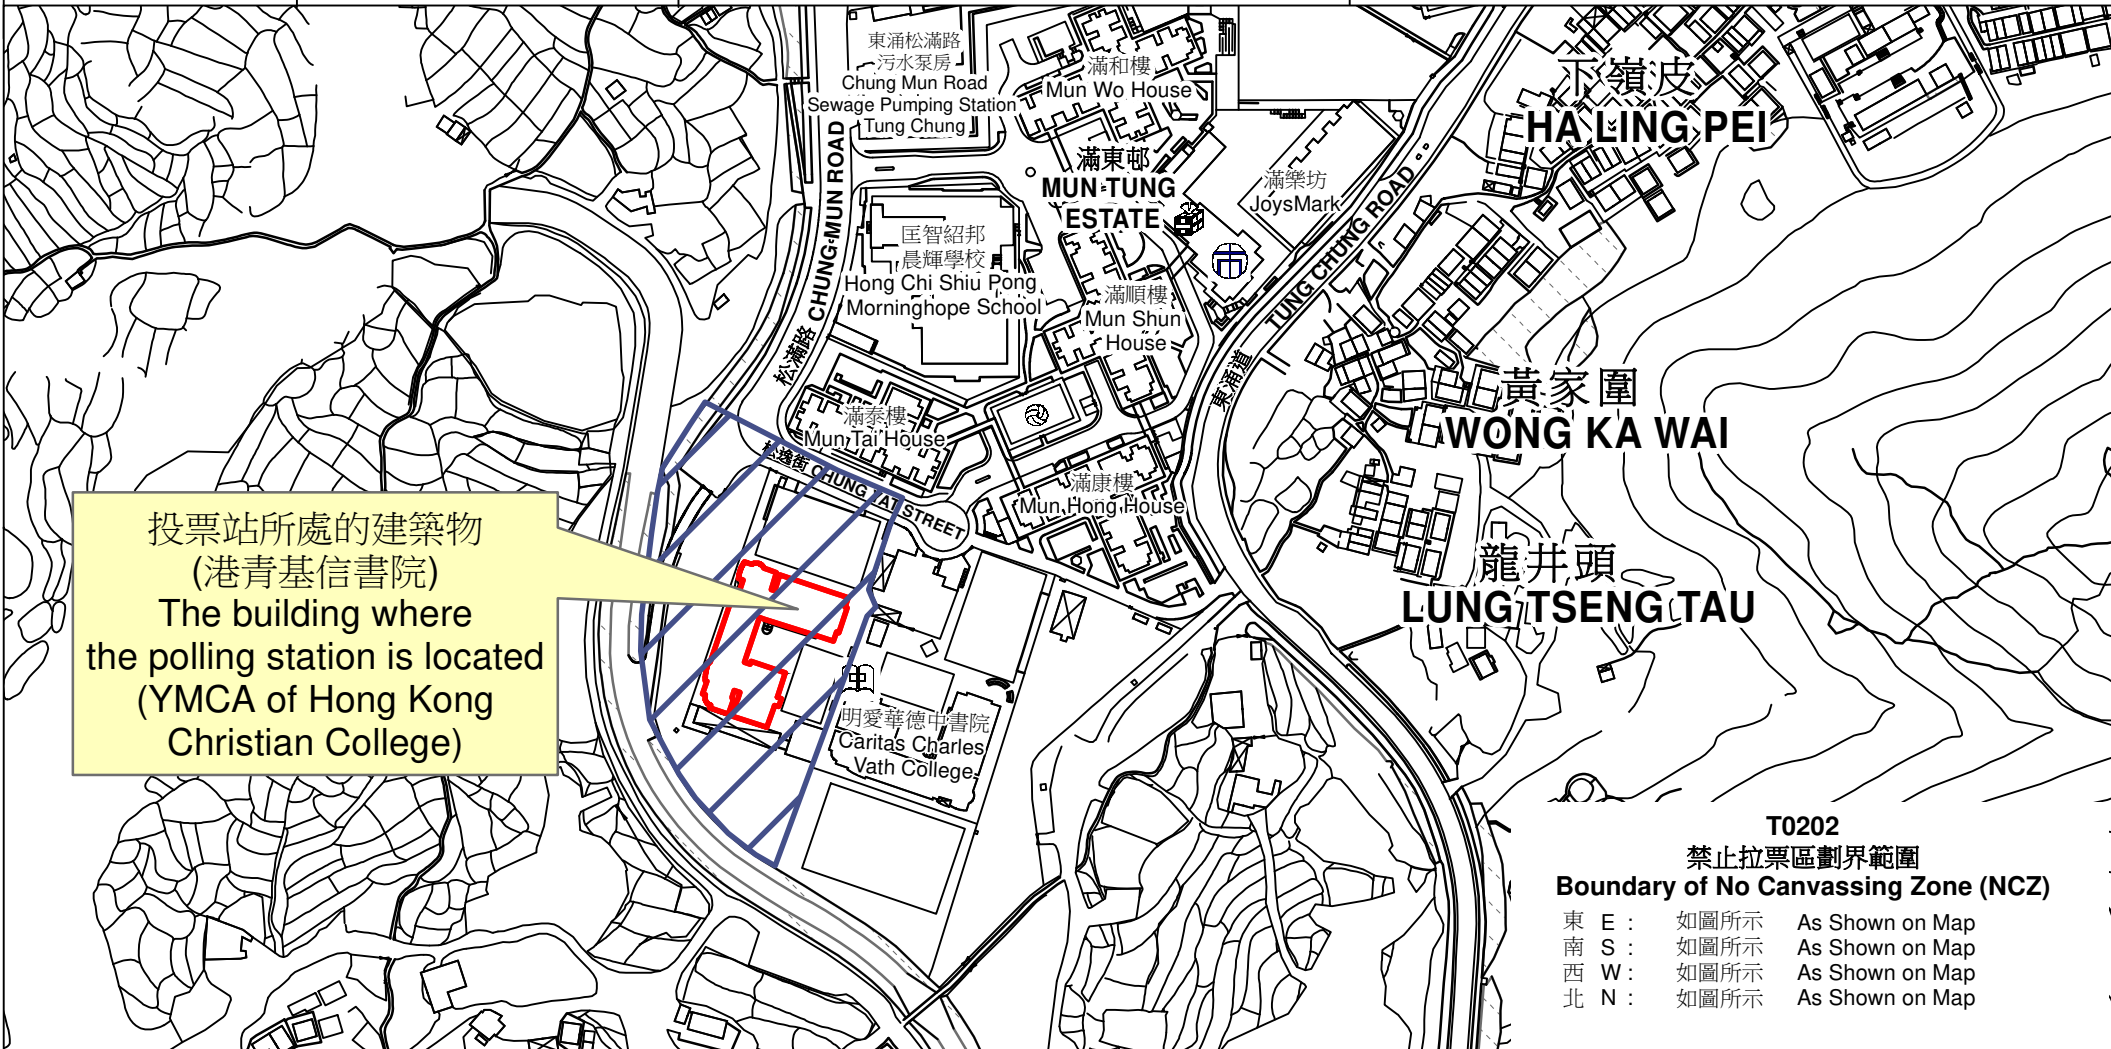

投票站位置圖和禁止拉票區 Polling Station - Location Plan & No Canvassing Zone

<p>投票站編號 Polling Station Code</p> <p>T0202</p>	<p>區議會名稱 Name of District Council</p> <p>離島 ISLANDS</p>	<p>2023年區議會一般選舉區議會地方選區代號及名稱 Code & Name of District Council Geographical Constituency for 2023 District Council Ordinary Election</p> <p>T1 離島 ISLANDS</p>	<p>名稱及地址 Name & Address</p> <p>港青基信書院 新界大嶼山東涌松逸街2號1樓 YMCA of Hong Kong Christian College 1/F, 2 Chung Yat Street, Tung Chung, Lantau Island, New Territories</p>
---	--	---	---

投票站所處的建築物
(港青基信書院)
The building where
the polling station is located
(YMCA of Hong Kong
Christian College)

T0202
禁止拉票區劃界範圍
Boundary of No Canvassing Zone (NCZ)

東 E :	如圖所示	As Shown on Map
南 S :	如圖所示	As Shown on Map
西 W :	如圖所示	As Shown on Map
北 N :	如圖所示	As Shown on Map

 禁止拉票區
No Canvassing Zone