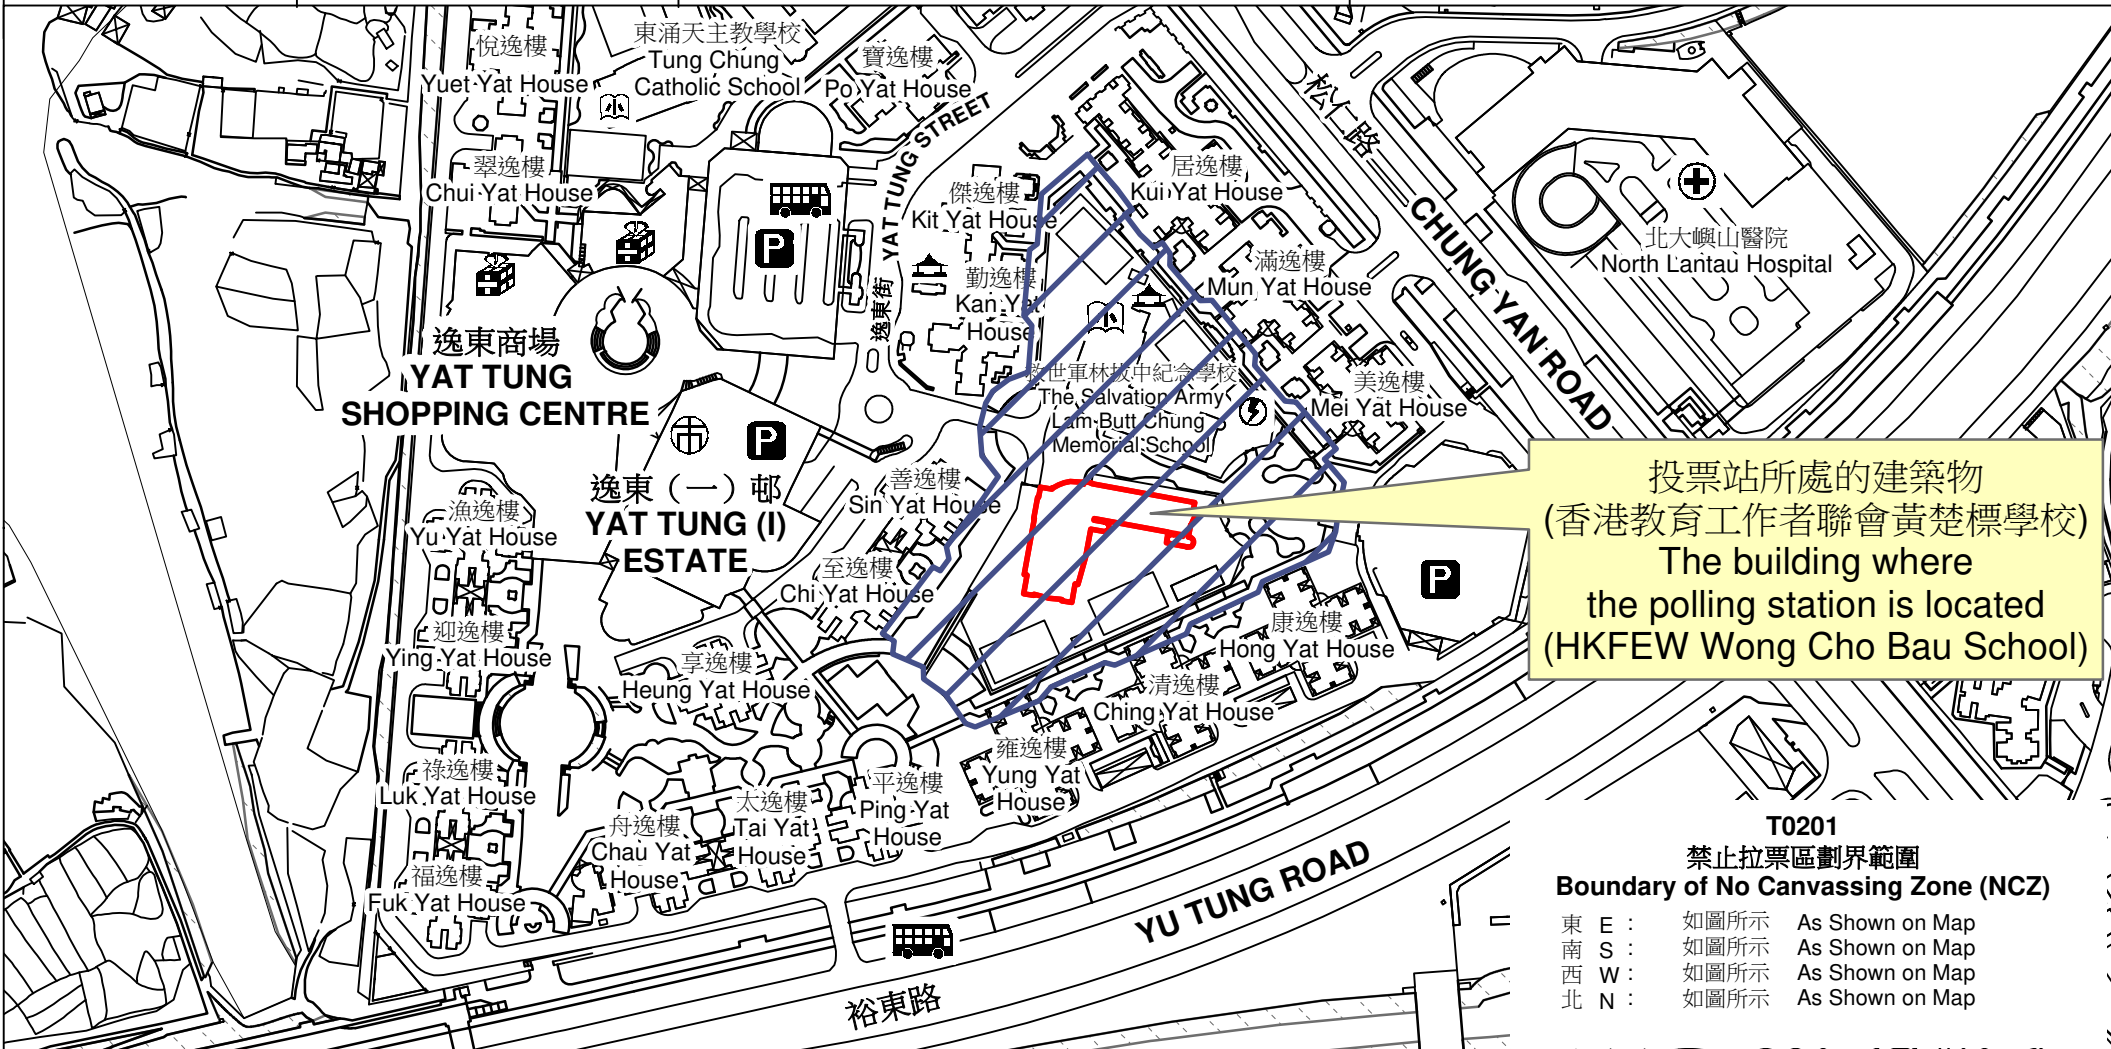

投票站位置圖和禁止拉票區 Polling Station - Location Plan & No Canvassing Zone

投票站編號 Polling Station Code	區議會名稱 Name of District Council	2023年區議會一般選舉區議會地方選區代號及名稱 Code & Name of District Council Geographical Constituency for 2023 District Council Ordinary Election	名稱及地址 Name & Address
T0201	離島 ISLANDS	T1 離島 ISLANDS	香港教育工作者聯會黃楚標學校 新界大嶼山東涌逸東(一)邨香港教育工作者聯會黃楚標學校地下 HKFEW Wong Cho Bau School G/F, HKFEW Wong Cho Bau School, Yat Tung (1) Estate, Tung Chung, Lantau Island, New Territories

投票站所處的建築物
(香港教育工作者聯會黃楚標學校)
The building where
the polling station is located
(HKFEW Wong Cho Bau School)

T0201
禁止拉票區劃界範圍
Boundary of No Canvassing Zone (NCZ)

東 E :	如圖所示	As Shown on Map
南 S :	如圖所示	As Shown on Map
西 W :	如圖所示	As Shown on Map
北 N :	如圖所示	As Shown on Map

 禁止拉票區
No Canvassing Zone