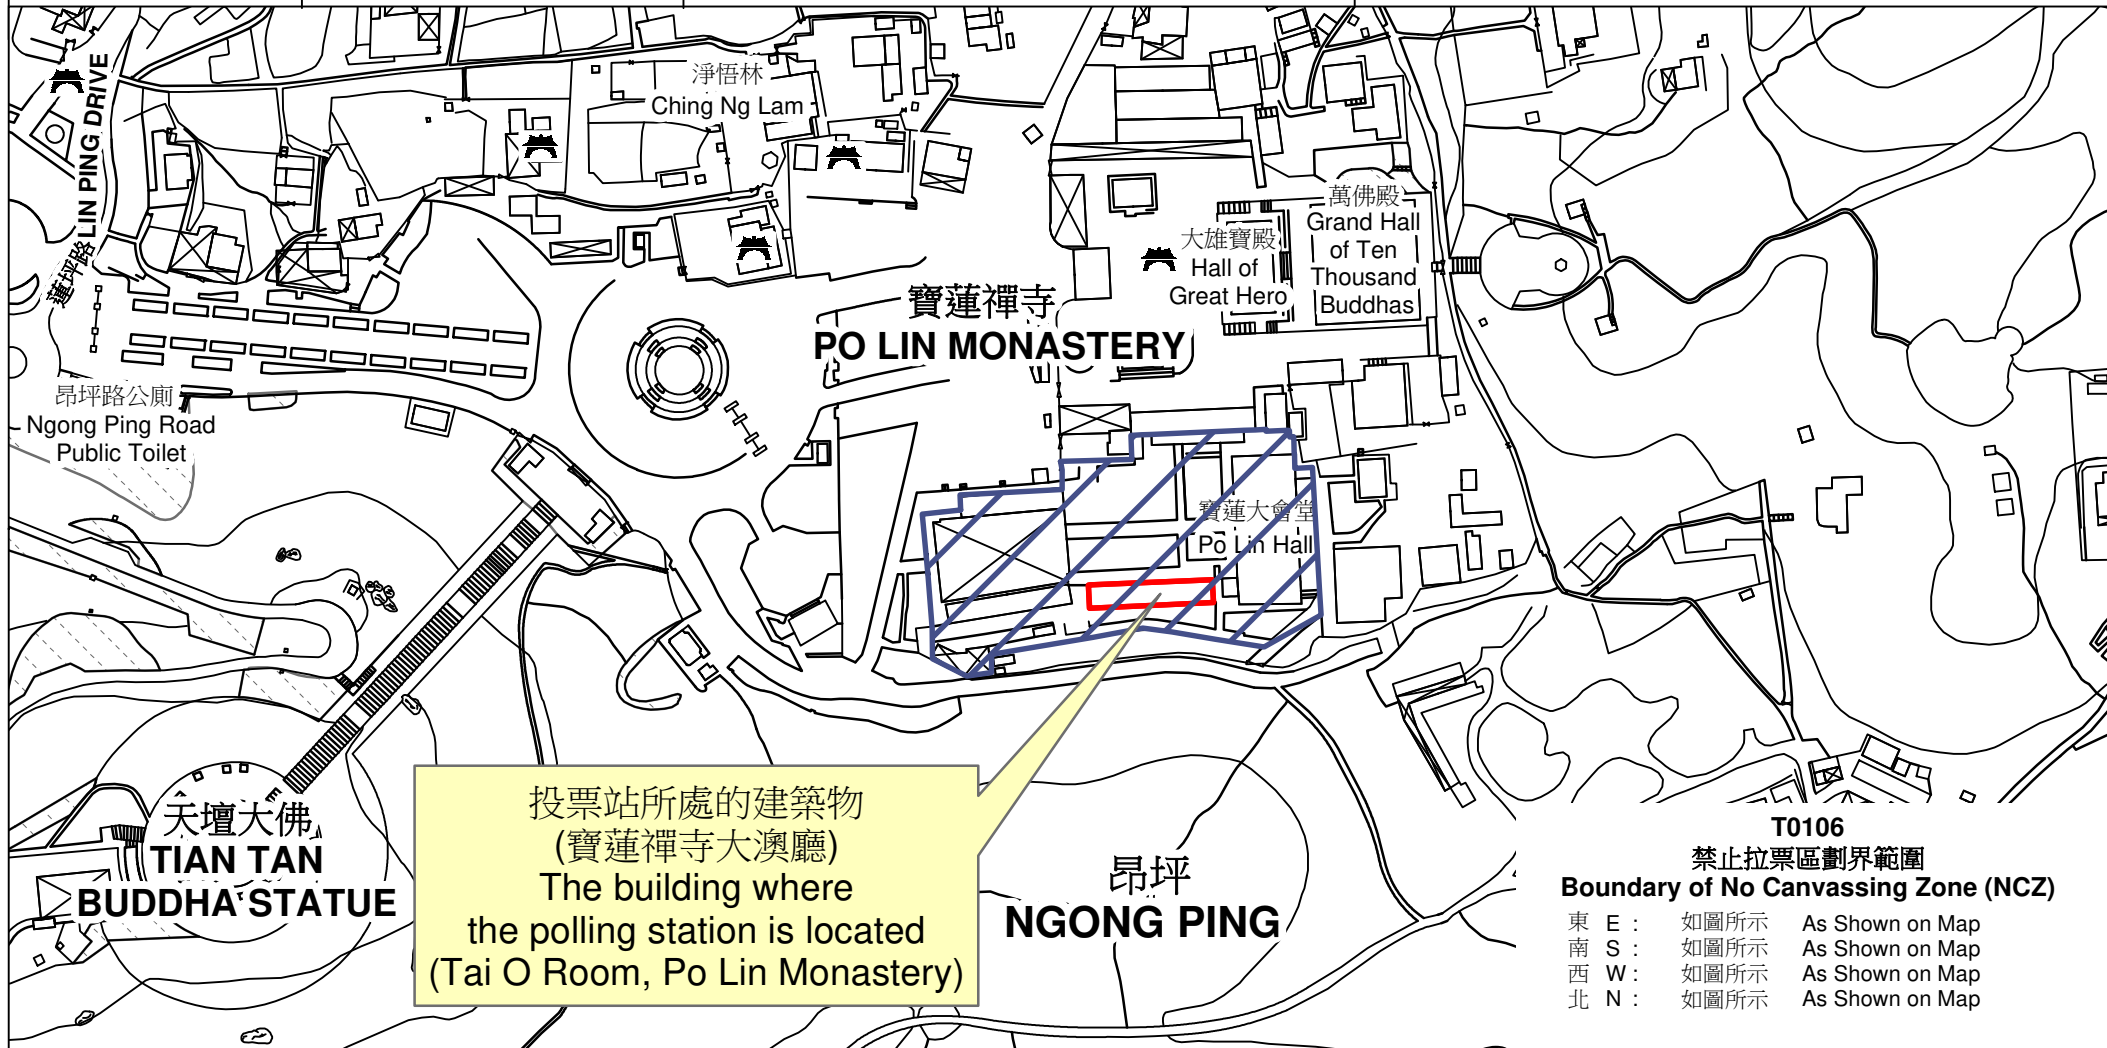

# 投票站位置圖和禁止拉票區 Polling Station - Location Plan & No Canvassing Zone

投票站編號 Polling Station Code	區議會名稱 Name of District Council	2023年區議會一般選舉區議會地方選區代號及名稱 Code & Name of District Council Geographical Constituency for 2023 District Council Ordinary Election	名稱及地址 Name & Address
<b>T0106</b>	<b>離島 ISLANDS</b>	<b>T1 離島 ISLANDS</b>	寶蓮禪寺大澳廳 新界大嶼山昂坪昂平路寶蓮禪寺地下 <b>Tai O Room, Po Lin Monastery</b> <b>G/F, Po Lin Monastery, Ngong Ping Road,</b> <b>Ngong Ping, Lantau Island, New Territories</b>

禁止拉票區  
No Canvassing Zone