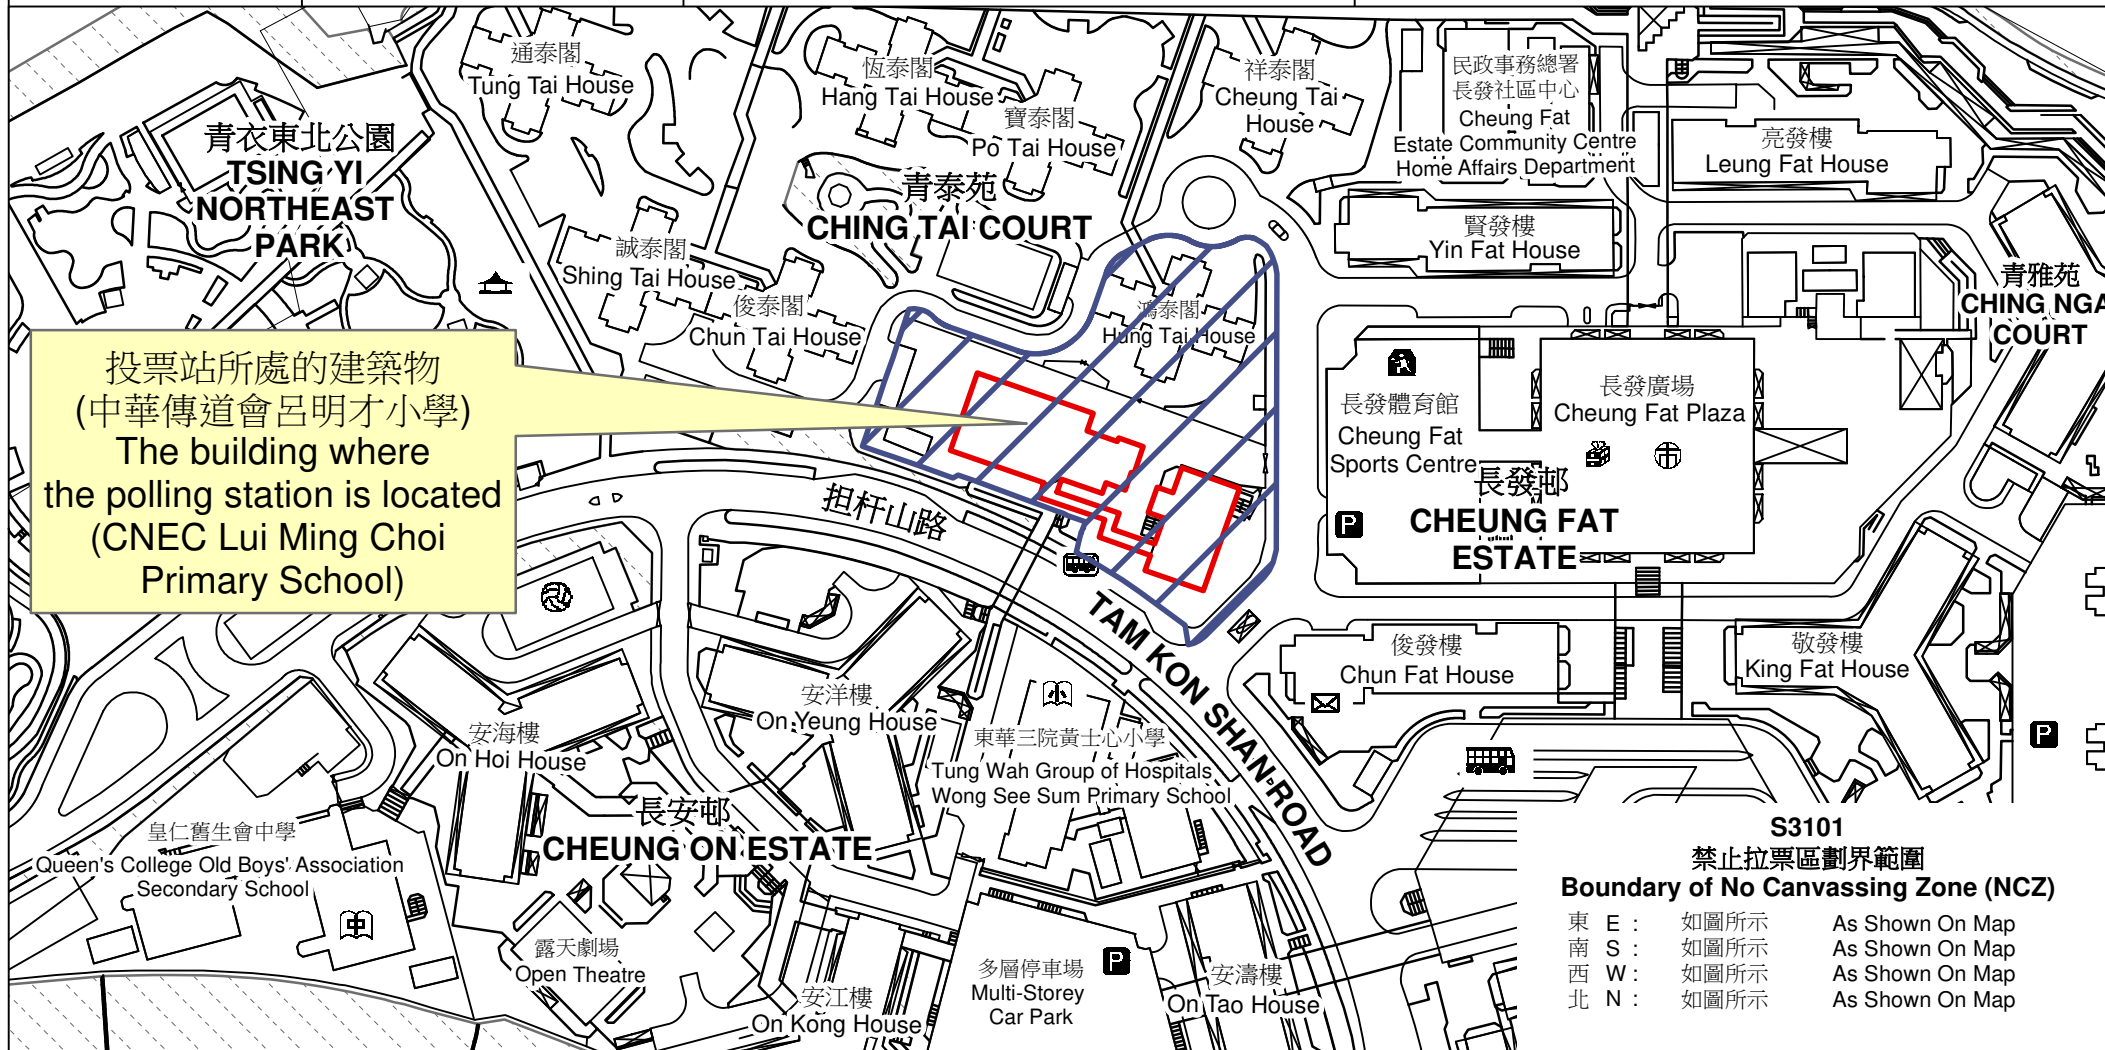

投票站位置圖和禁止拉票區 Polling Station - Location Plan & No Canvassing Zone

投票站編號 Polling Station Code	區議會名稱 Name of District Council	2023年區議會一般選舉區議會地方選區代號及名稱 Code & Name of District Council Geographical Constituency for 2023 District Council Ordinary Election	名稱及地址 Name & Address
S3101	葵青 KWAI TSING	S1 青衣 TSING YI	中華傳道會呂明才小學 新界青衣長發邨中華傳道會呂明才小學地下 CNEC Lui Ming Choi Primary School G/F, CNEC Lui Ming Choi Primary School, Cheung Fat Estate, Tsing Yi, New Territories

投票站所處的建築物
(中華傳道會呂明才小學)
The building where
the polling station is located
(CNEC Lui Ming Choi
Primary School)

S3101
禁止拉票區劃界範圍
Boundary of No Canvassing Zone (NCZ)

東 E :	如圖所示	As Shown On Map
南 S :	如圖所示	As Shown On Map
西 W :	如圖所示	As Shown On Map
北 N :	如圖所示	As Shown On Map

 禁止拉票區
No Canvassing Zone