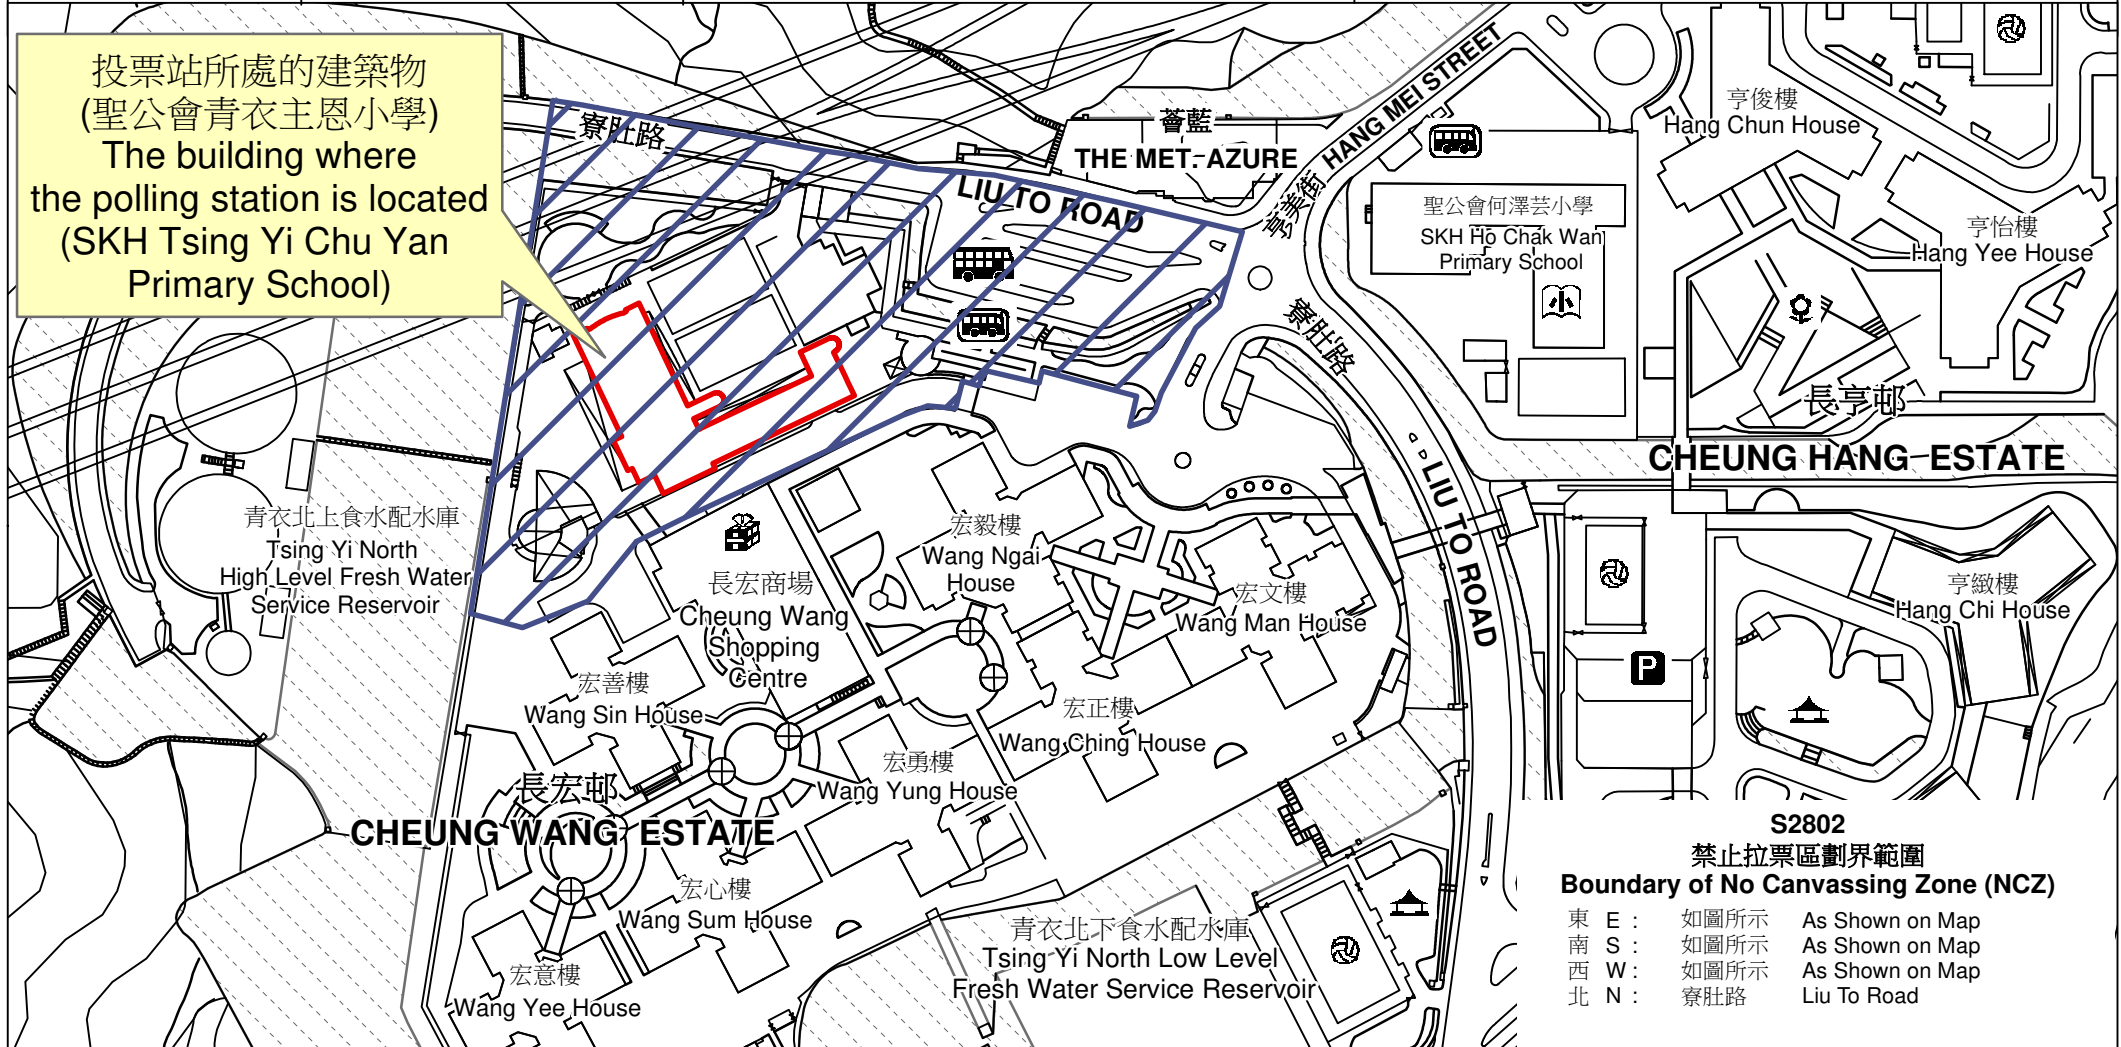

投票站位置圖和禁止拉票區 Polling Station - Location Plan & No Canvassing Zone

投票站編號 Polling Station Code	區議會名稱 Name of District Council	2023年區議會一般選舉區議會地方選區代號及名稱 Code & Name of District Council Geographical Constituency for 2023 District Council Ordinary Election	名稱及地址 Name & Address
S2802	葵青 KWAI TSING	S1 青衣 TSING YI	聖公會青衣主恩小學 新界青衣長宏邨聖公會青衣主恩小學地下 SKH Tsing Yi Chu Yan Primary School G/F, SKH Tsing Yi Chu Yan Primary School, Cheung Wang Estate, Tsing Yi, New Territories

投票站所處的建築物
(聖公會青衣主恩小學)
The building where
the polling station is located
(SKH Tsing Yi Chu Yan
Primary School)

S2802
禁止拉票區劃界範圍
Boundary of No Canvassing Zone (NCZ)

東 E :	如圖所示	As Shown on Map
南 S :	如圖所示	As Shown on Map
西 W :	如圖所示	As Shown on Map
北 N :	寮肚路	Liu To Road

 禁止拉票區
No Canvassing Zone