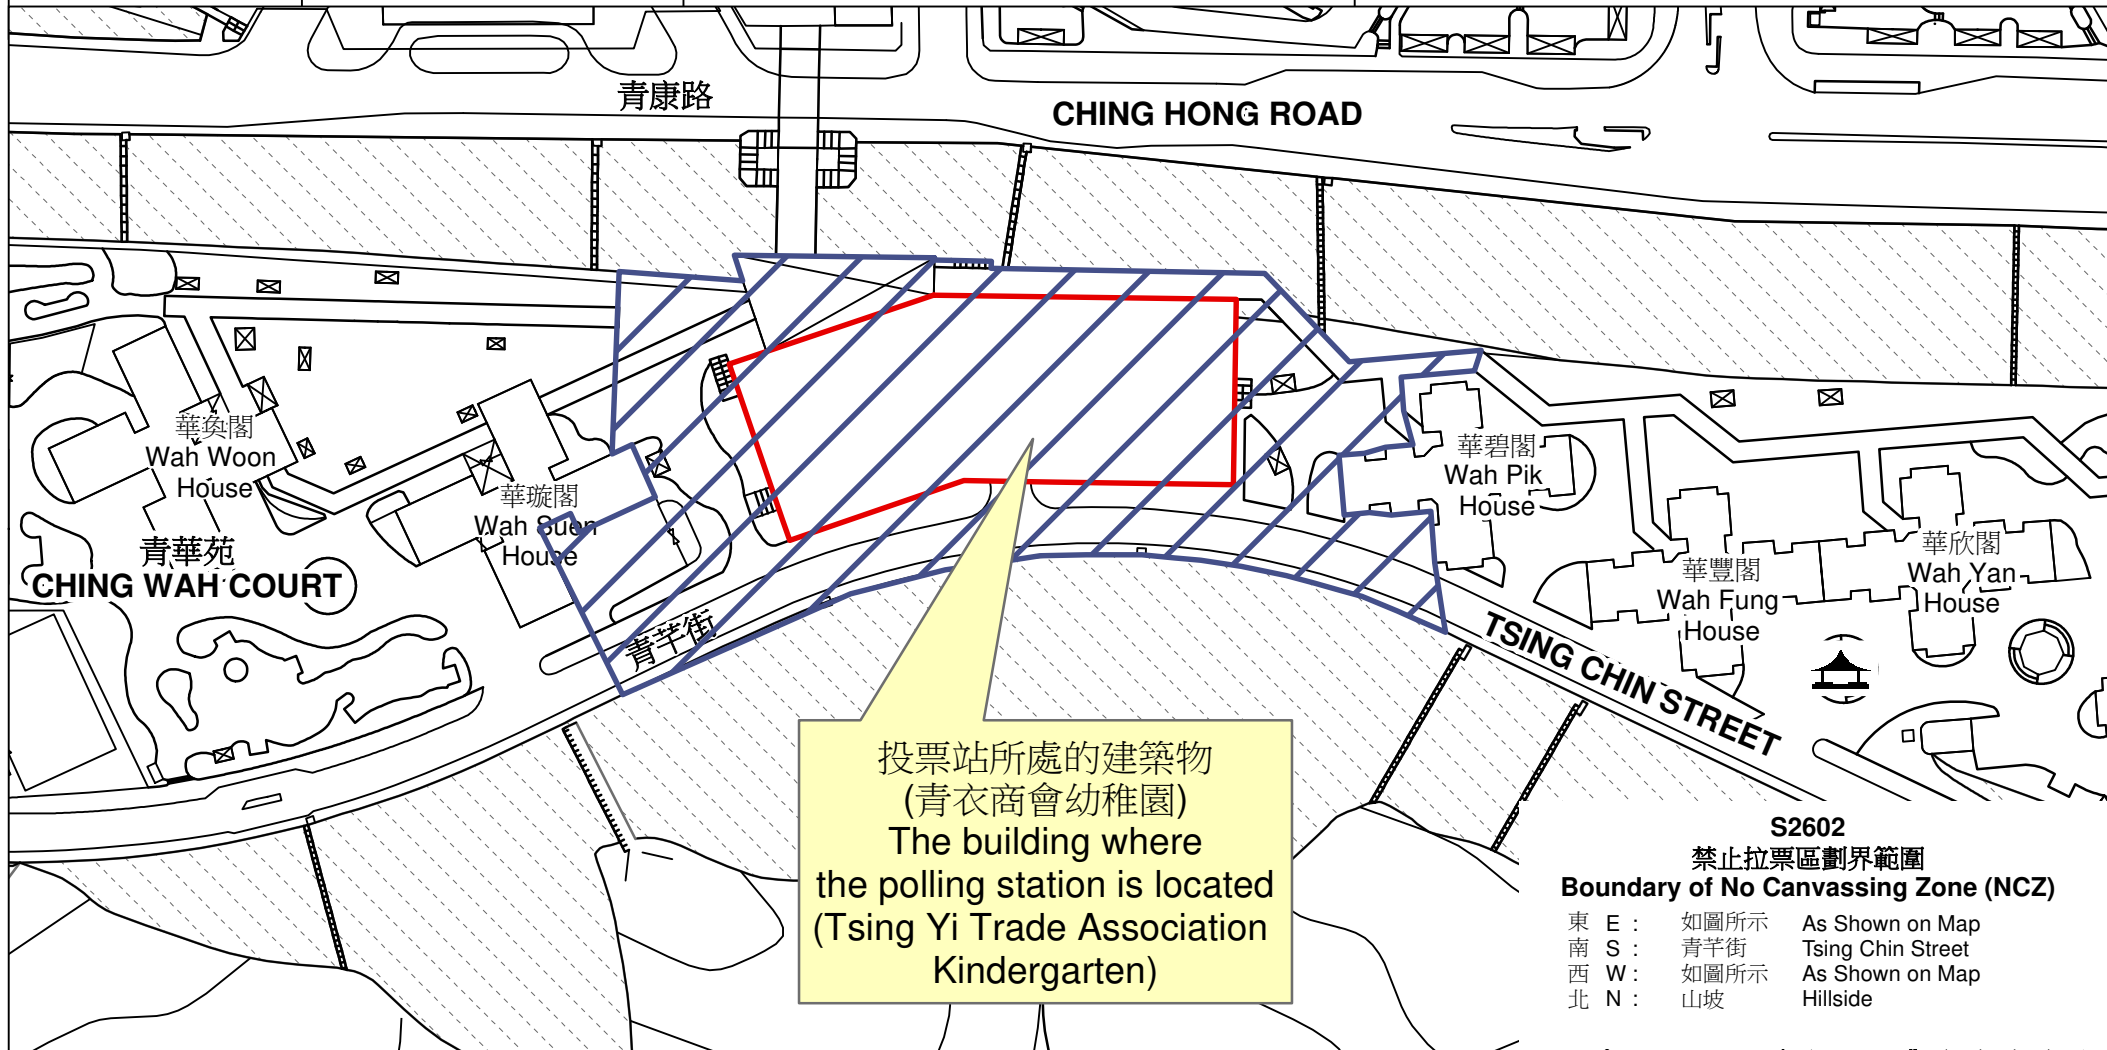

投票站位置圖和禁止拉票區 Polling Station - Location Plan & No Canvassing Zone

投票站編號 Polling Station Code	區議會名稱 Name of District Council	2023年區議會一般選舉區議會地方選區代號及名稱 Code & Name of District Council Geographical Constituency for 2023 District Council Ordinary Election	名稱及地址 Name & Address
S2602	葵青 KWAI TSING	S1 青衣 TSING YI	青衣商會幼稚園 新界青衣青華苑停車場大廈地下 Tsing Yi Trade Association Kindergarten G/F, Carpark Building, Ching Wah Court, Tsing Yi, New Territories

 禁止拉票區
No Canvassing Zone