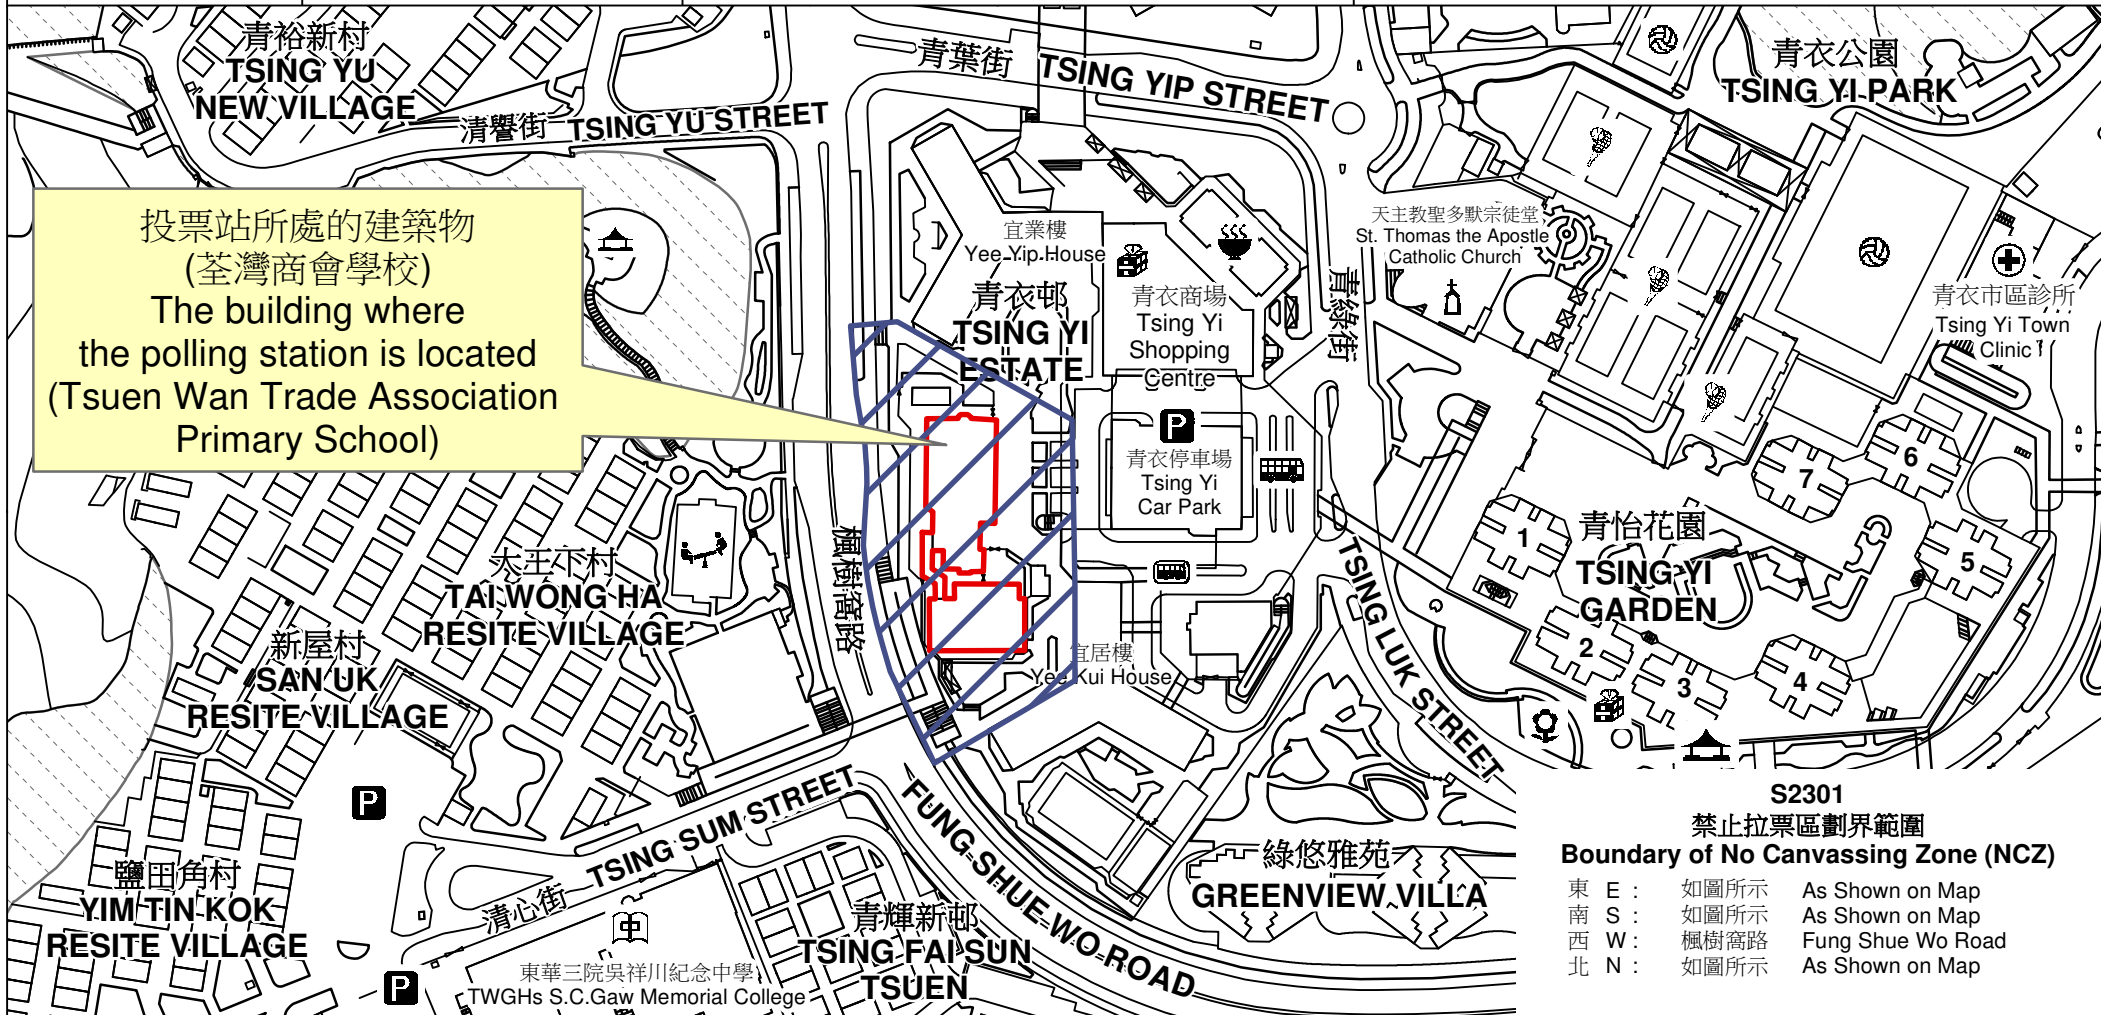

# 投票站位置圖和禁止拉票區 Polling Station - Location Plan & No Canvassing Zone

投票站編號 Polling Station Code	區議會名稱 Name of District Council	2023年區議會一般選舉區議會地方選區代號及名稱 Code & Name of District Council Geographical Constituency for 2023 District Council Ordinary Election	名稱及地址 Name & Address
<b>S2301</b>	<b>葵青 KWAI TSING</b>	<b>S1 青衣 TSING YI</b>	荃灣商會學校 新界青衣青衣邨第1期第1區荃灣商會學校地下 <b>Tsuen Wan Trade Association Primary School</b> G/F, Tsuen Wan Trade Association Primary School, Phase 1, Area 1, Tsing Yi Estate, Tsing Yi, New Territories

禁止拉票區  
No Canvassing Zone