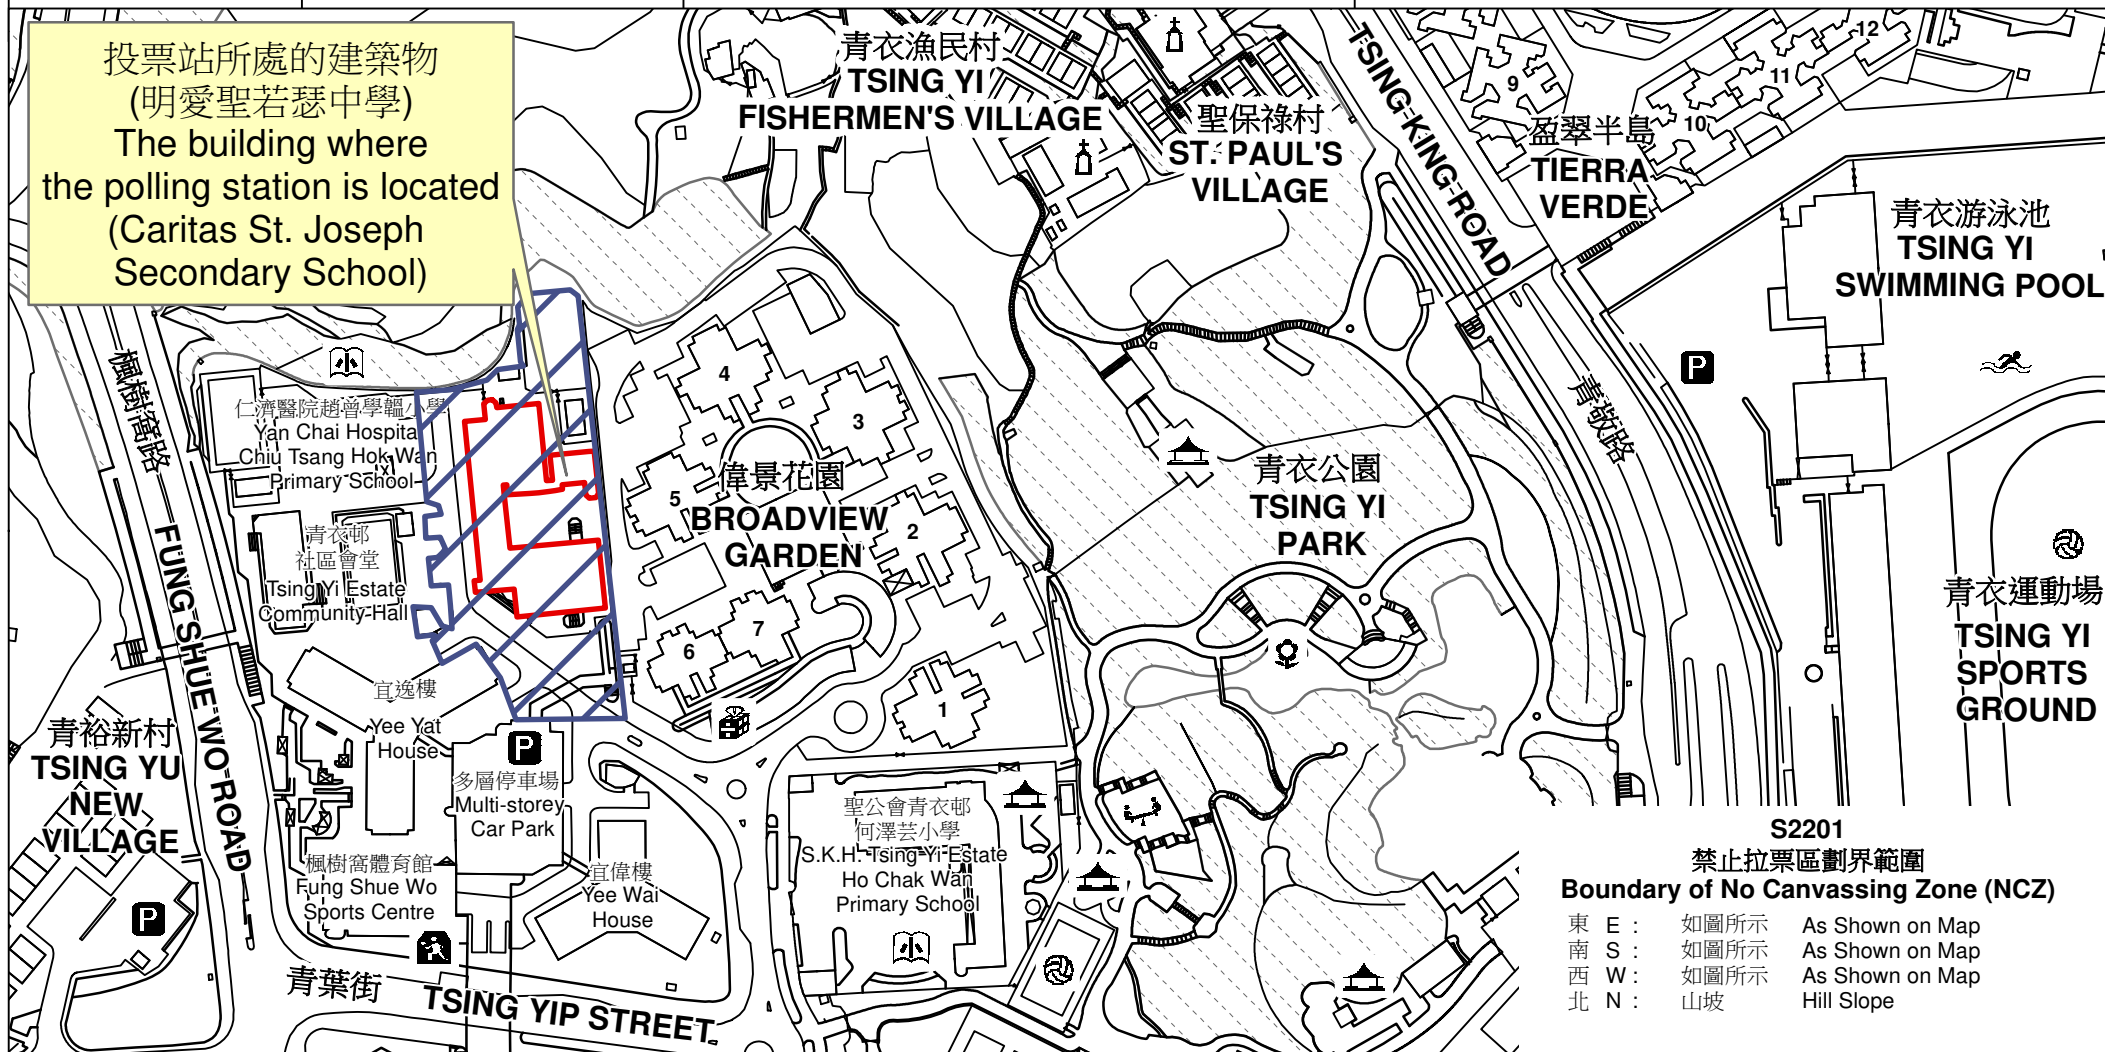

投票站位置圖和禁止拉票區 Polling Station - Location Plan & No Canvassing Zone

投票站編號 Polling Station Code	區議會名稱 Name of District Council	2023年區議會一般選舉區議會地方選區代號及名稱 Code & Name of District Council Geographical Constituency for 2023 District Council Ordinary Election	名稱及地址 Name & Address
S2201	葵青 KWAI TSING	S1 青衣 TSING YI	明愛聖若瑟中學 新界青衣青衣邨楓樹窩路10號地下 Caritas St. Joseph Secondary School G/F, 10 Fung Shue Wo Road, Tsing Yi Estate, Tsing Yi, New Territories

投票站所處的建築物
(明愛聖若瑟中學)
The building where
the polling station is located
(Caritas St. Joseph
Secondary School)

S2201
禁止拉票區劃界範圍
Boundary of No Canvassing Zone (NCZ)

東 E :	如圖所示	As Shown on Map
南 S :	如圖所示	As Shown on Map
西 W :	如圖所示	As Shown on Map
北 N :	山坡	Hill Slope

 禁止拉票區
No Canvassing Zone