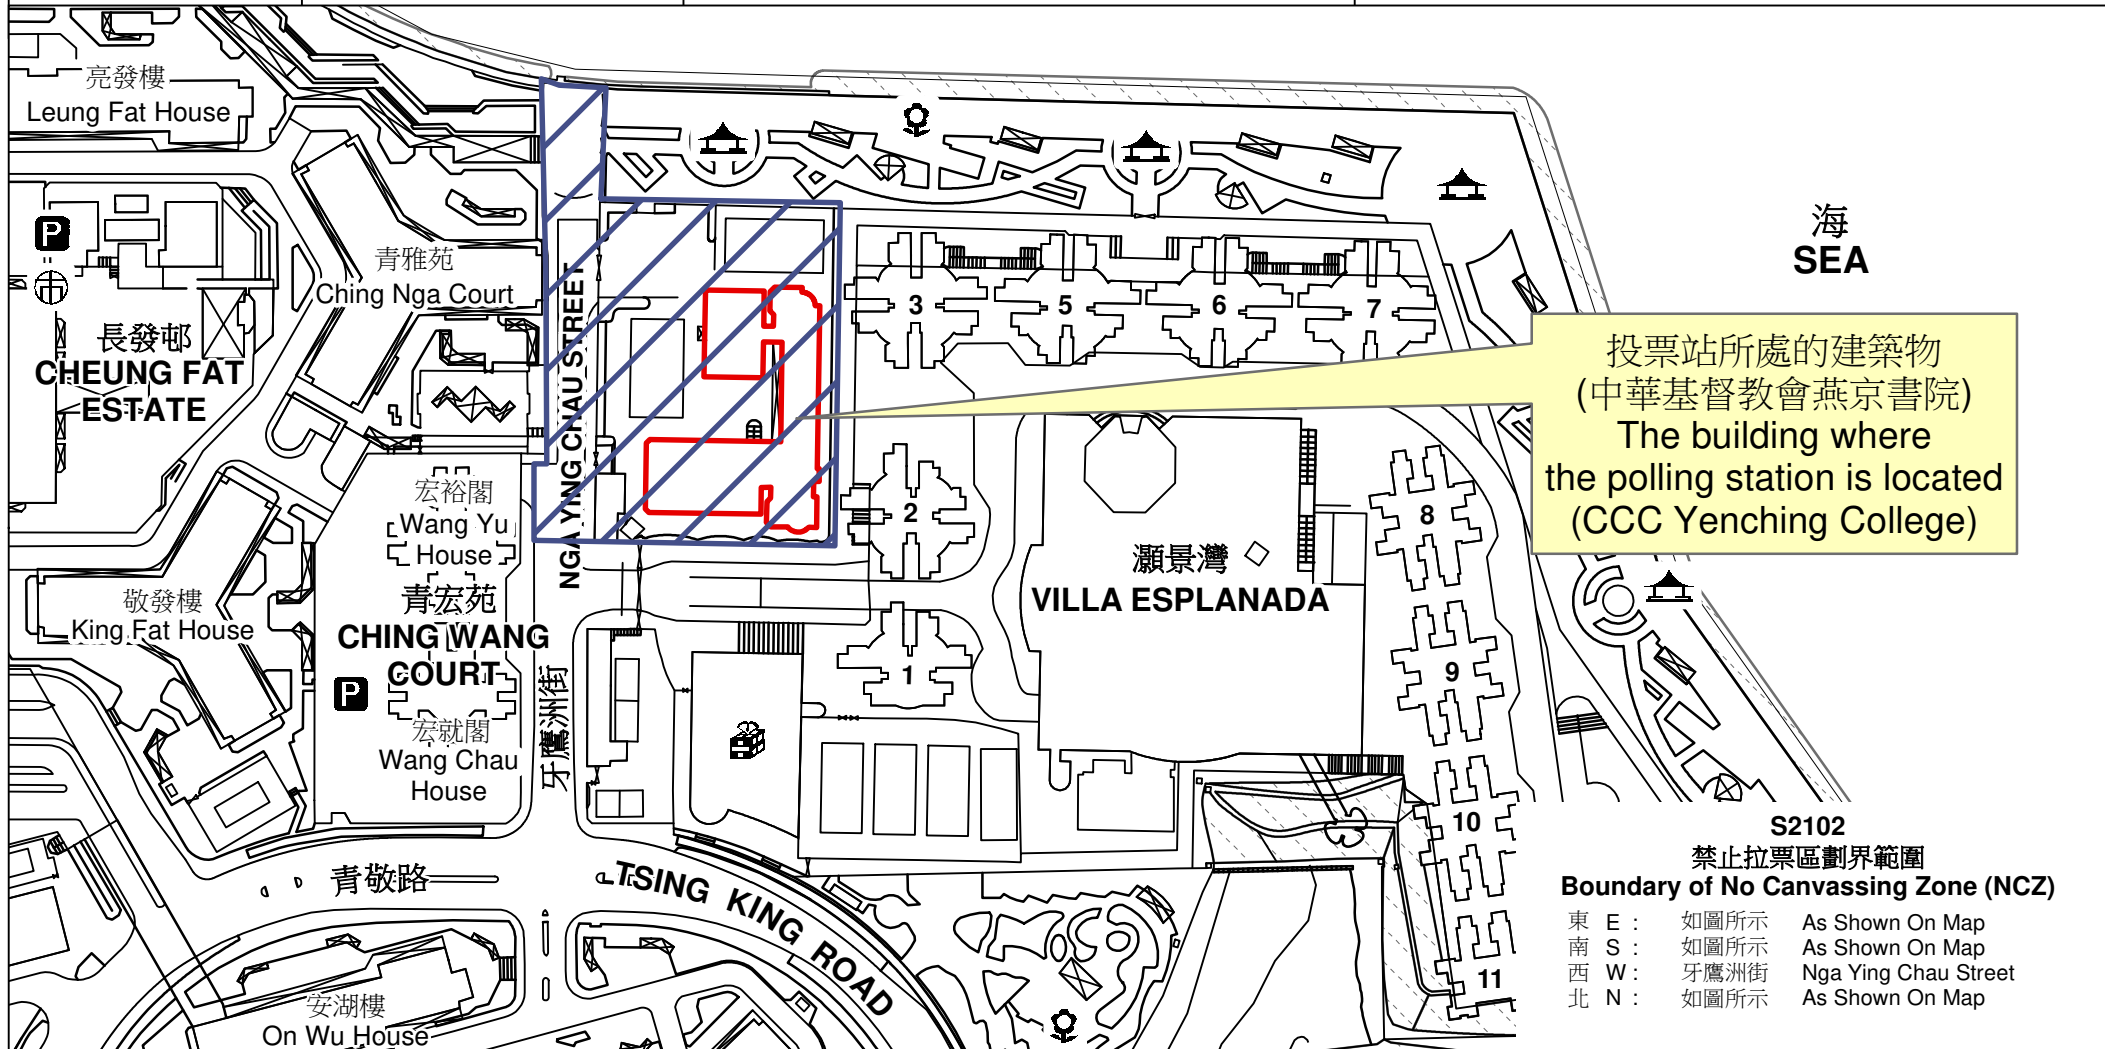

# 投票站位置圖和禁止拉票區 Polling Station - Location Plan & No Canvassing Zone

| 投票站編號<br>Polling Station Code | 區議會名稱<br>Name of District Council | 2023年區議會一般選舉區議會地方選區代號及名稱<br>Code & Name of District Council Geographical Constituency for 2023 District Council Ordinary Election | 名稱及地址<br>Name & Address  |
|-------------------------------|-----------------------------------|---|--|
| <b>S2102</b>                  | <b>葵青<br/>KWAI TSING</b>          | <b>S1<br/>青衣<br/>TSING YI</b>   | 中華基督教會燕京書院<br>新界青衣牙鷹洲街12號地下<br><b>CCC Yenching College</b><br>G/F, 12 Nga Ying Chau Street, Tsing Yi,<br>New Territories |

 禁止拉票區  
No Canvassing Zone