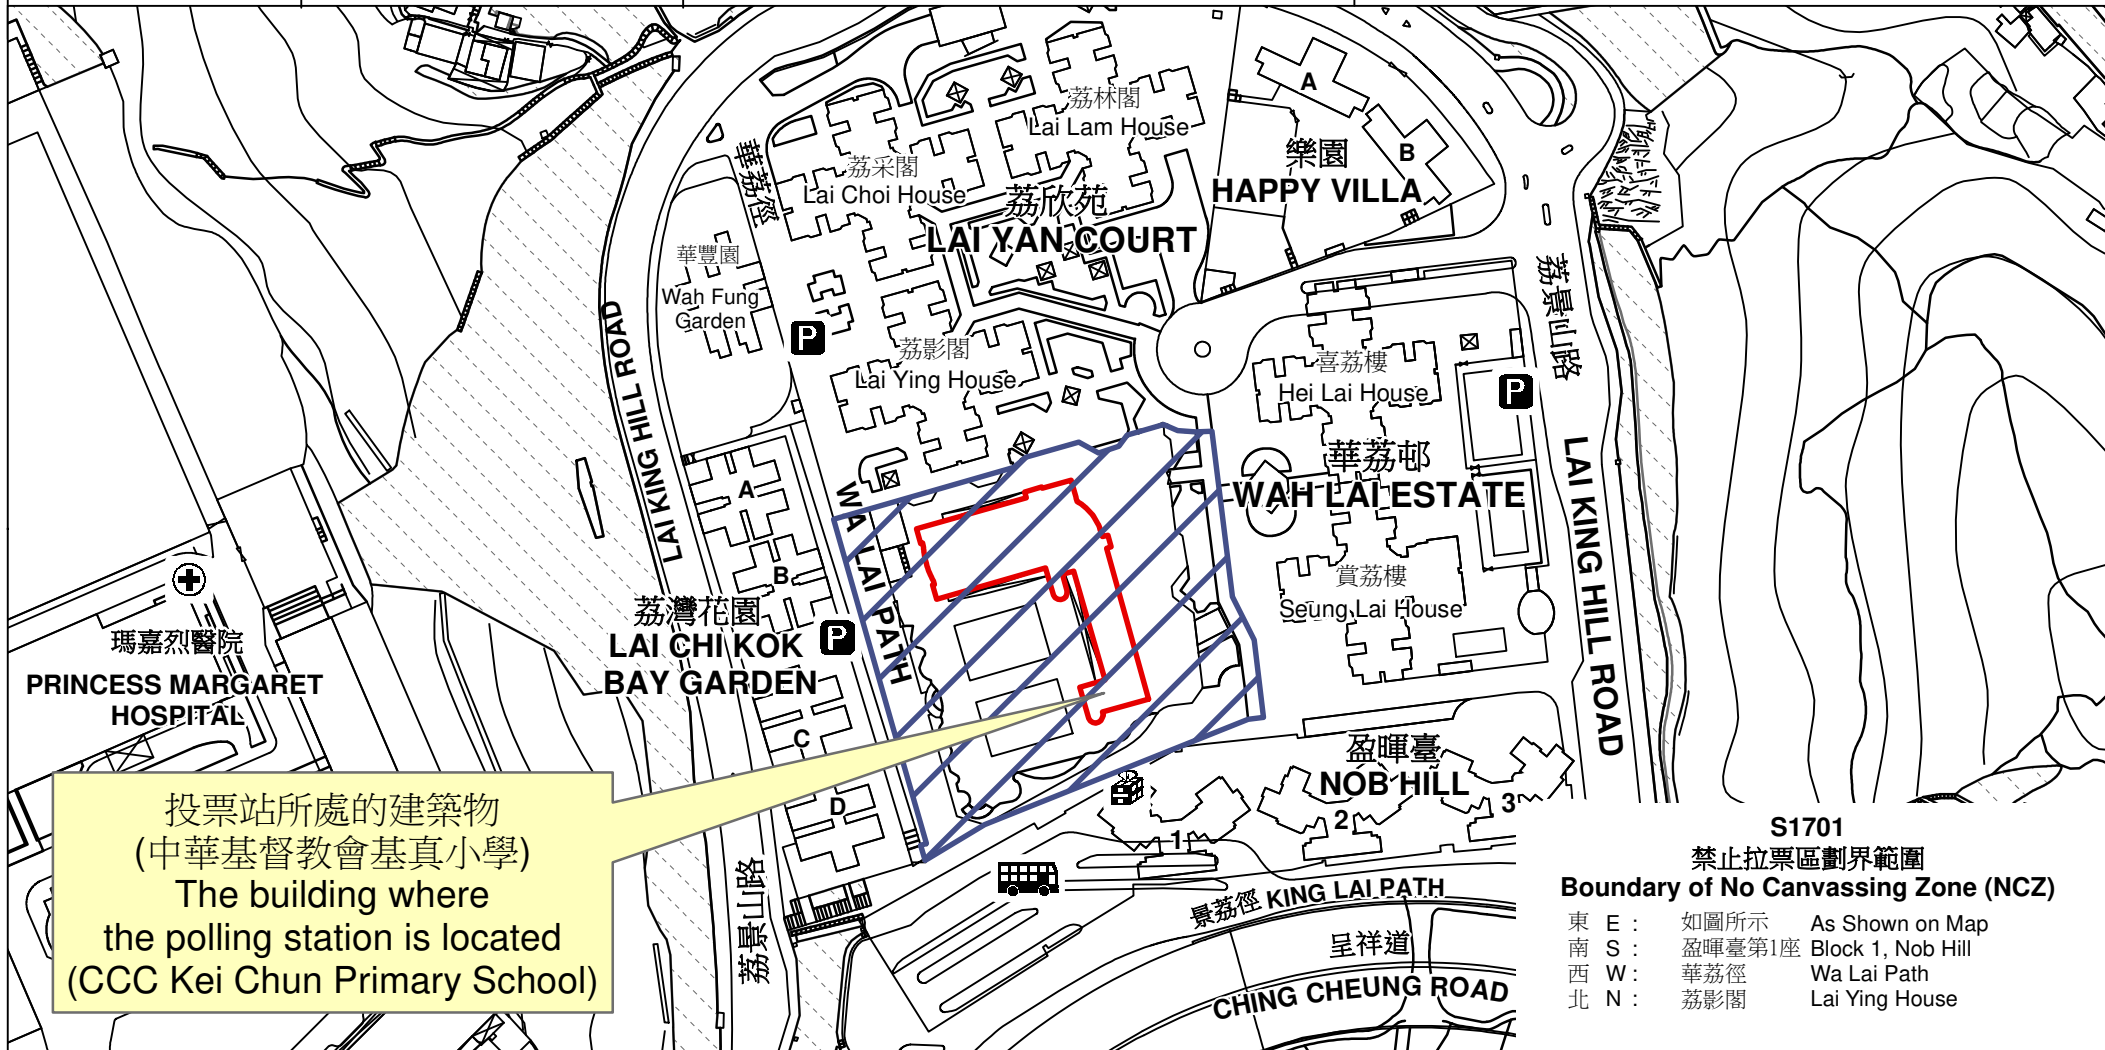

投票站位置圖和禁止拉票區 Polling Station - Location Plan & No Canvassing Zone

投票站編號 Polling Station Code	區議會名稱 Name of District Council	2023年區議會一般選舉區議會地方選區代號及名稱 Code & Name of District Council Geographical Constituency for 2023 District Council Ordinary Election	名稱及地址 Name & Address
S1701	葵青 KWAI TSING	S2 葵涌東 KWAI CHUNG EAST	中華基督教會基真小學 新界葵涌華荔徑11號地下 CCC Kei Chun Primary School G/F, 11 Wa Lai Path, Kwai Chung, New Territories

投票站所處的建築物
(中華基督教會基真小學)
The building where
the polling station is located
(CCC Kei Chun Primary School)

S1701
禁止拉票區劃界範圍
Boundary of No Canvassing Zone (NCZ)

東 E :	如圖所示	As Shown on Map
南 S :	盈暉臺第1座	Block 1, Nob Hill
西 W :	華荔徑	Wa Lai Path
北 N :	荔影閣	Lai Ying House

 禁止拉票區
No Canvassing Zone